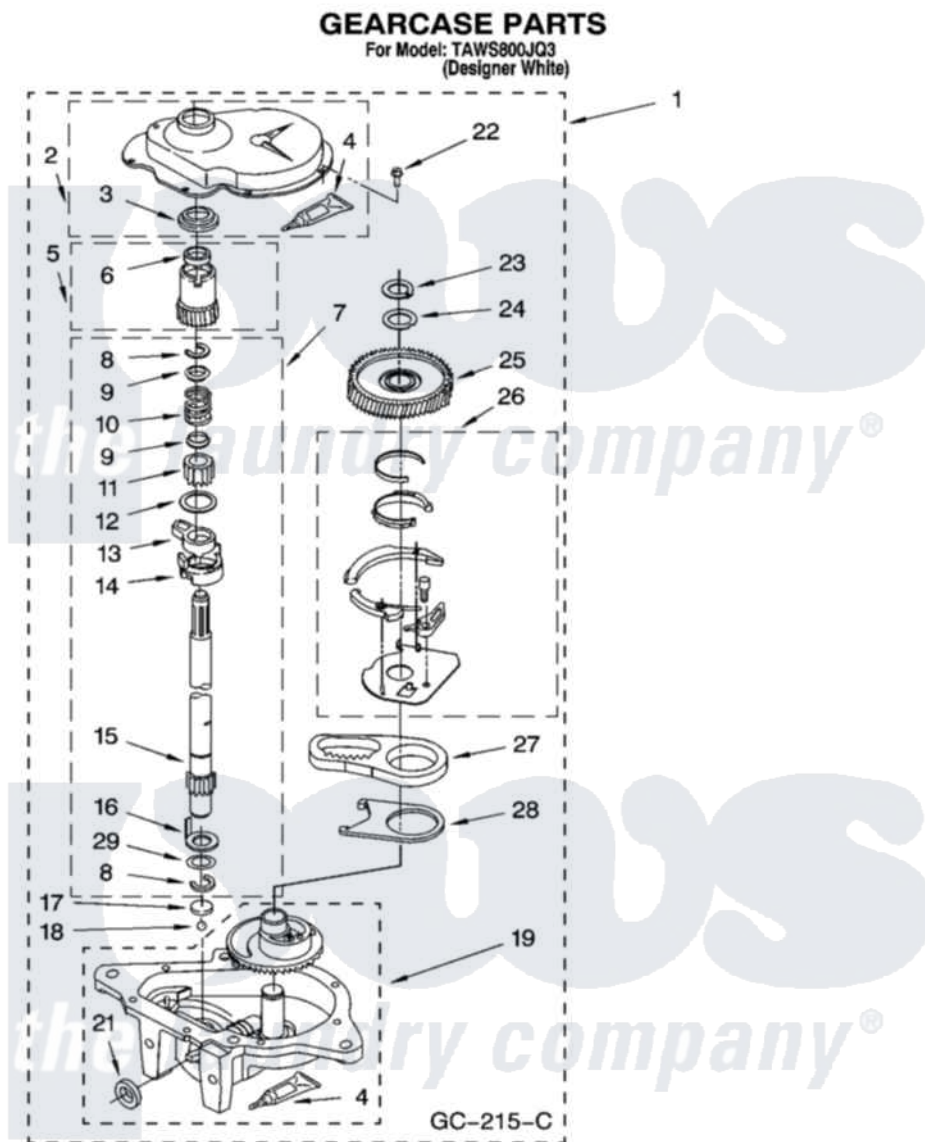

Whirlpool TAWS800JQ3 08 - GEARCASE PARTS

12

8180208

Whirlpool [Residential Whirlpool TAWS800JQ3 Washer Parts](#) Parts Diagram 08 - GEARCASE PARTS
Click on the part number to view part

Item	Original Part Number	Replaced By	Status	Part Description
1	3360630	3360629		Gearcase
2	285202			Cover, Gearcase
3	3349985			Seal, Gearcase Cover
4	285195			Sealer Sealer, Gasket
5	63320	285362		Gear and Pinion
6	356427			Seal, Spin Pinion
7	389387			Shaft, Agitator
8	90369		Not Available	Ring, Retaining (2)
9	62677			Retainer, Spring
10	62676			Spring, Agitator
11	63273	285509		Shaft, Agitator
12	62619			Washer, Agitator Gear
13	62580	285206		Cam-Agitator
14	62581	285206		Cam-Agitator
15	285509			Shaft, Agitator
16	62618			Washer, Cam Thrust

17	16018	285205	Bearing
18	85529	285205	Bearing
19	389230	285515	Gearcase
21	285352		Seal Kit, Thrust Plug
22	3351614		Screw, Gearcase Cover Mounting
23	3362552	285765	Ring-Retr
24	285735	285766	Washer Kit, Thrust
25	62570	285362	Gear and Pinon
26	388253	999516	Shelf-Glas
27	3349296	8546456	Rack, Connecting
28	62621		Actuator, Shift
29	388815		Washer, Intermediate 1 3976263 Miscellaneous Parts Bag 2 3976300 Washer, Inlet Hose 3 3366913 Clamp, Hose