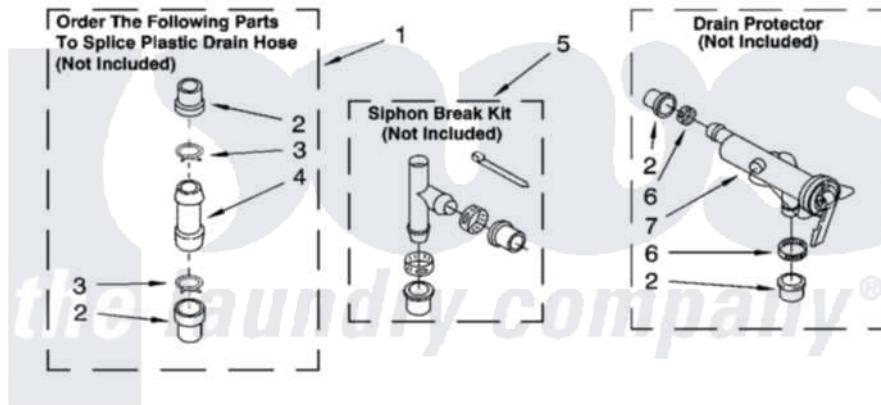

**WATER SYSTEM PARTS**

For Model: TAWS800JQ3  
(Designer White)

WS400

8180208

13

Whirlpool [Residential Whirlpool TAWS800JQ3 Washer Parts](#) Parts Diagram 09 - WATER SYSTEM PARTS  
Click on the part number to view part

Item	Original Part Number	Replaced By	Status	Part Description
1	<a href="#">285442</a>			Water System Parts
2	<a href="#">285321</a>			Water System Parts
3	370447	<a href="#">285655</a>		Clamp, Hose
4	<a href="#">16272</a>			Connector, Straight
5	<a href="#">285320</a>			Water System Parts
6	65349	<a href="#">285655</a>		Clamp, Hose
7	<a href="#">367031</a>			Water System Parts