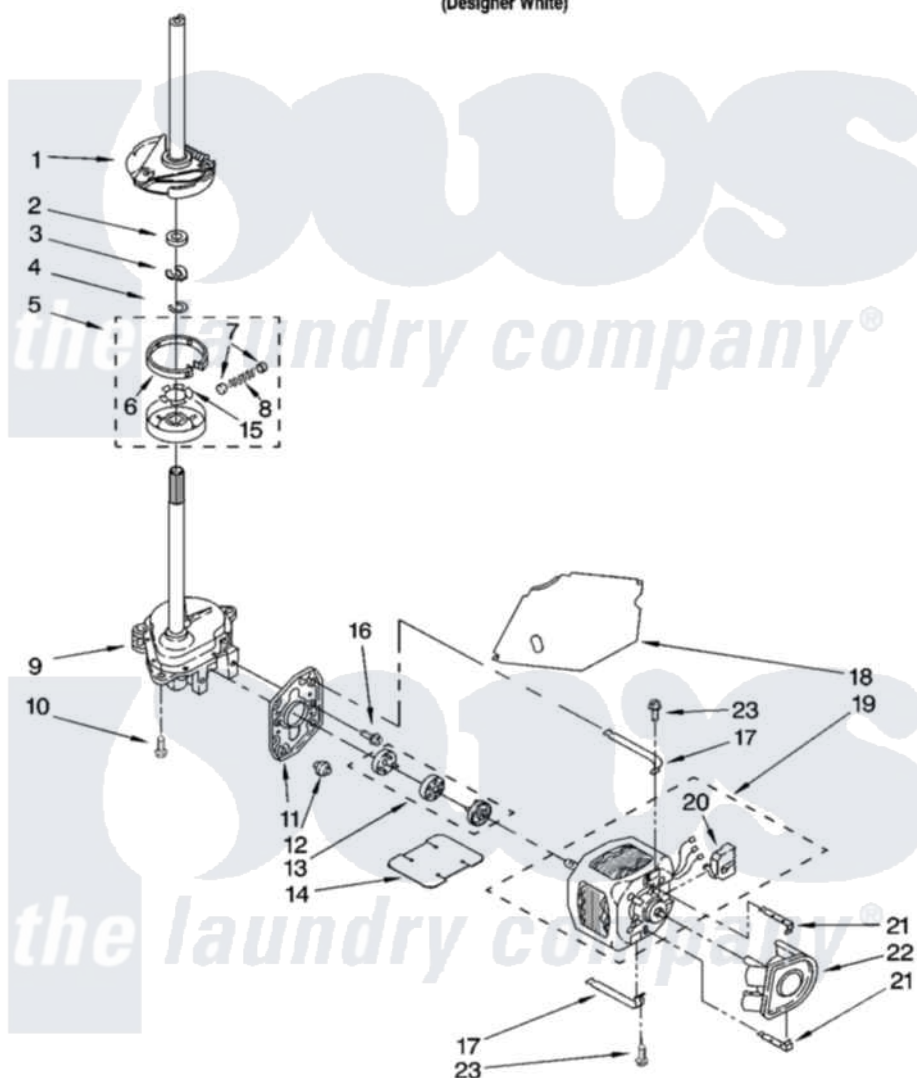

# Whirlpool TAWS850PQ0 04 - BRAKE, CLUTCH, GEARCASE, MOTOR AND PUMP PARTS

## BRAKE, CLUTCH, GEARCASE, MOTOR AND PUMP PARTS

For Model: TAWS850PQ0  
(Designer White)

8180399

7

Whirlpool [Residential Whirlpool TAWS850PQ0 Washer Parts](#) Parts Diagram 04 - BRAKE, CLUTCH, GEARCASE, MOTOR AND PUMP PARTS  
Click on the part number to view part

Item	Original Part Number	Replaced By	Status	Part Description
1	388952	<a href="#">285792</a>		Basketdrive
2	<a href="#">63292</a>			Washer, Spin Tube Thrust
3	62697	<a href="#">W10080230</a>		Ring, Spin Tube Support
4	63283	<a href="#">285353</a>		Ring
5	3951311	<a href="#">285785</a>		Clutch
6	3951308	<a href="#">285790</a>		Lining
7	<a href="#">62646</a>			Cap, Clutch Spring
8	<a href="#">3946792</a>			Spring And Damper Assembly
9	3360630	<a href="#">3360629</a>		Gearcase
10	3357334	<a href="#">3400516</a>		Screw Anti-Rattle
11	<a href="#">62611</a>			Plate, Motor Mount To Gearcase
12	<a href="#">62691</a>			Grommet, Motor
13	285753	<a href="#">285753A</a>		Coupling
14	<a href="#">3946532</a>			Shield, Motor

15	<a href="#">3355454</a>		Clip, Main Drive
16	<a href="#">3400516</a>		Screw Anti-Rattle
17	3349637	<a href="#">W10086010</a>	Retainer, Motor
18	<a href="#">3362089</a>		Shield, Tub To Motor
19	8528157	<a href="#">661600</a>	Motor, Main Drive
20	<a href="#">3952056</a>		Switch, Main Drive Motor
21	<a href="#">8546127</a>		Retainer, Pump
22	<a href="#">3363394</a>		Pump
23	3387485	<a href="#">273556</a>	Screw, 10-16 X 5/8