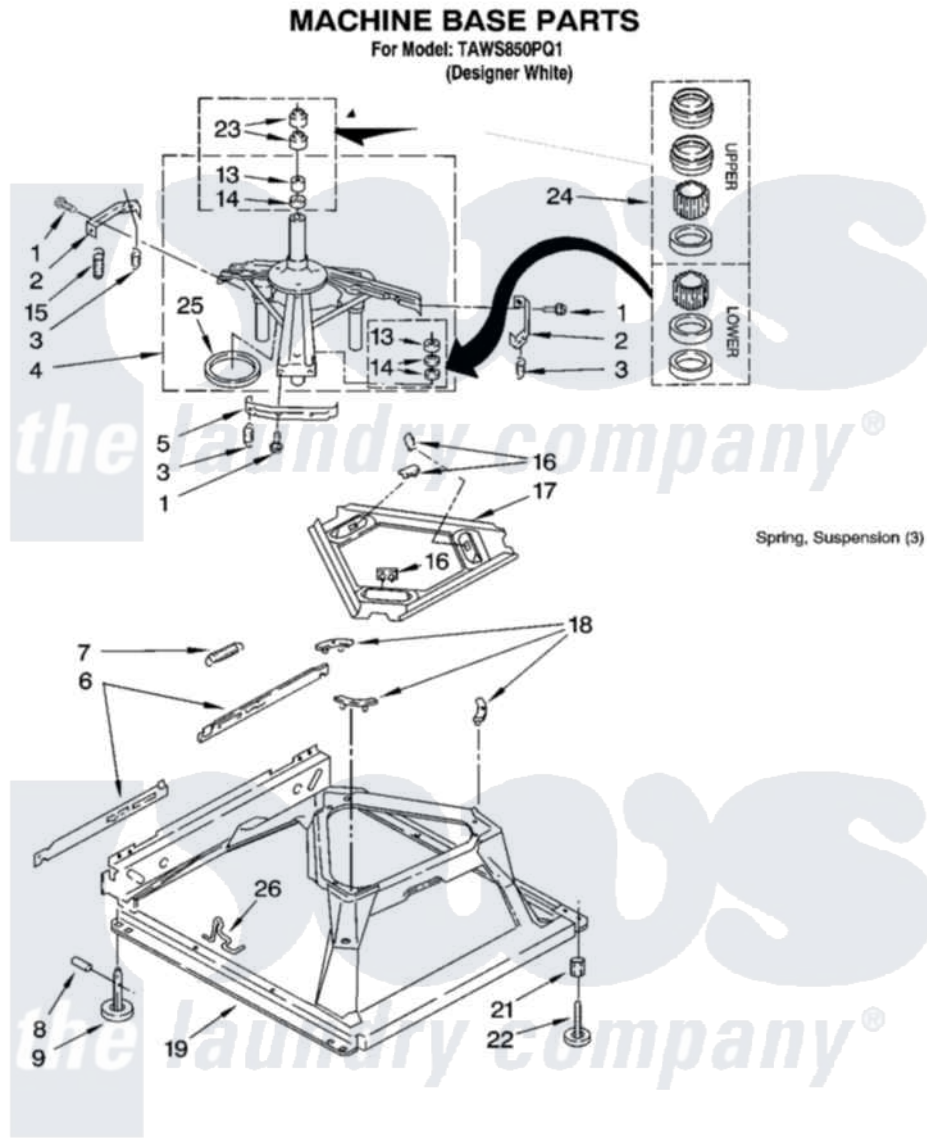

Whirlpool TAWS850PQ1 05 - MACHINE BASE PARTS

FOR ORDERING INFORMATION REFER TO PARTS PRICE LIST

8

8180665

[Whirlpool Residential Whirlpool TAWS850PQ1 Washer Parts](#) Parts Diagram 05 - MACHINE BASE PARTS
Click on the part number to view part

Item	Original Part Number	Replaced By	Status	Part Description
1	3400076			Screw, Bracket Mounting
2	64067			Bracket, Spring Outer
3	63907			Spring, Suspension
4	8575214	280184		Support
5	64065			Bracket, Spring Outer
6	63466			Link, Leveling Mechanism
7	62597	8316845		Spring
8	62837			Pin, Knurled
9	62596	285244		Feet-Leveling
13	3347047	8546455		Bearing, Centerpost
14	357409	359449		Seal, Agitator Shaft
15	388492	W10250667		Spring, Counterweight
16	62568	285219		Pad
17	3946509			Plate, Suspension
18	3363660	285744		Pad
19	3946512	285771		Base

21	3359452		Nut, Lock
22	389102	W10001130	Foot, Leveling
23	356934	8577376	Seal, Centerpost
24	285203		Centerpost Bearing Kit
25	63134		Ring, Sound Deadening
26	63806	W10145155	Retainer, Suspension Spring