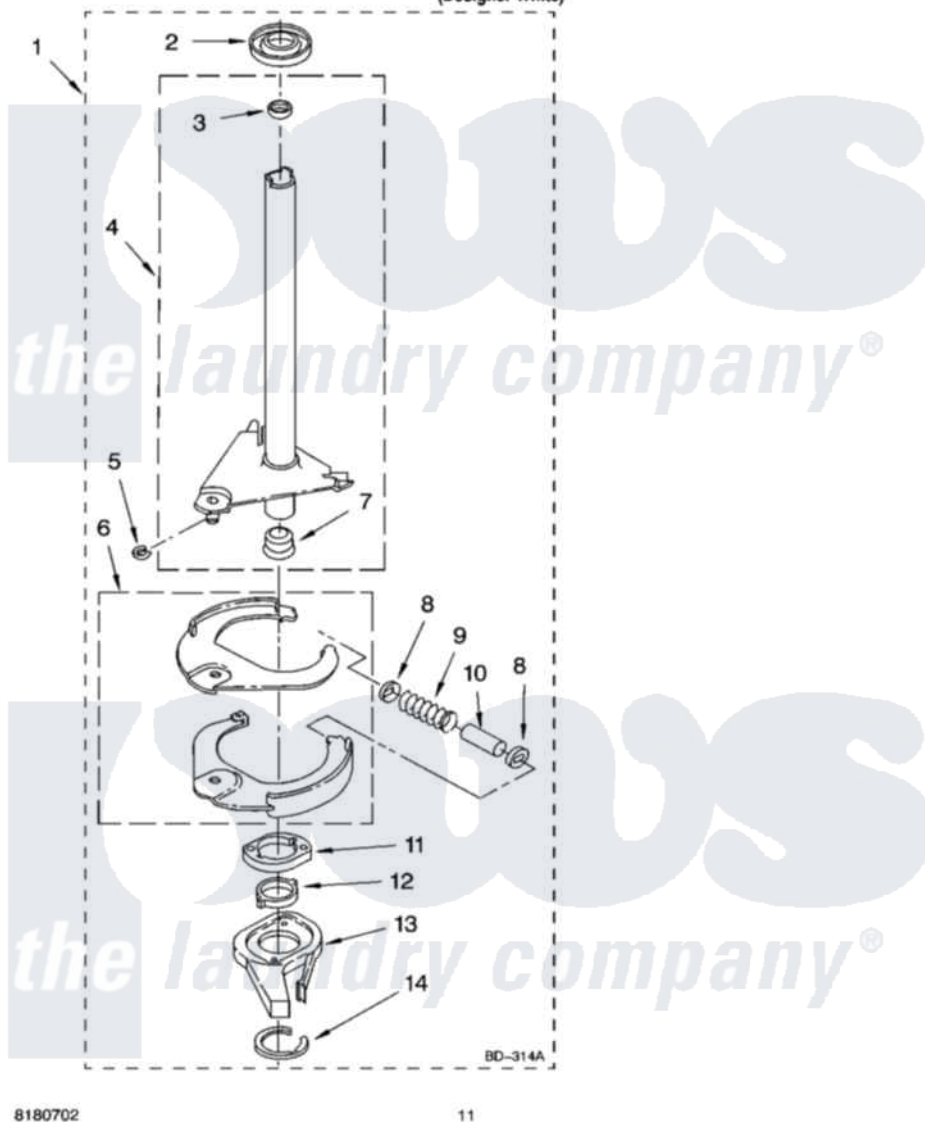

Whirlpool TAWX400RQ1 07 - BRAKE AND DRIVE TUBE PARTS

BRAKE AND DRIVE TUBE PARTS

For Model: TAWX400RQ1
(Designer White)

8180702

11

Whirlpool Residential Whirlpool TAWX400RQ1 Washer Parts Parts Diagram 07 - BRAKE AND DRIVE TUBE PARTS
Click on the part number to view part

| Item | Original Part Number | Replaced By | Status | Part Description |
|------|------------------------|---------------------------|---------------|---------------------------------|
| 1 | 388951 | 285792 | | Basketdrive |
| 2 | 62658 | | | Ring, Thrust |
| 3 | 356427 | | | Seal, Spin Pinion |
| 4 | 64027 | 64208 | | Tube-Spin |
| 5 | 64035 | W10083190 | | Ring, Retaining |
| 6 | 64232 | 285438 | | Shoe-Brake |
| 7 | 62703 | 8546462 | | "T" Bearing, Spin Tube |
| 8 | 3353956 | 285658 | | Sleeve |
| 9 | 62647 | | Not Available | Spring, Brake |
| 10 | 3355360 | 285658 | | Sleeve |
| 11 | 661516 | 8546461 | | Cam, Brake Release |
| 12 | 63022 | | | Sleeve, Cam |
| 13 | 64194 | 285790 | | Lining |
| 14 | 90368 | W10083200 | | Ring, Retaining |
| " | BLANK | | Not Available | Following Parts Not Illustrated |
| " | 285208 | | | Lubricant |