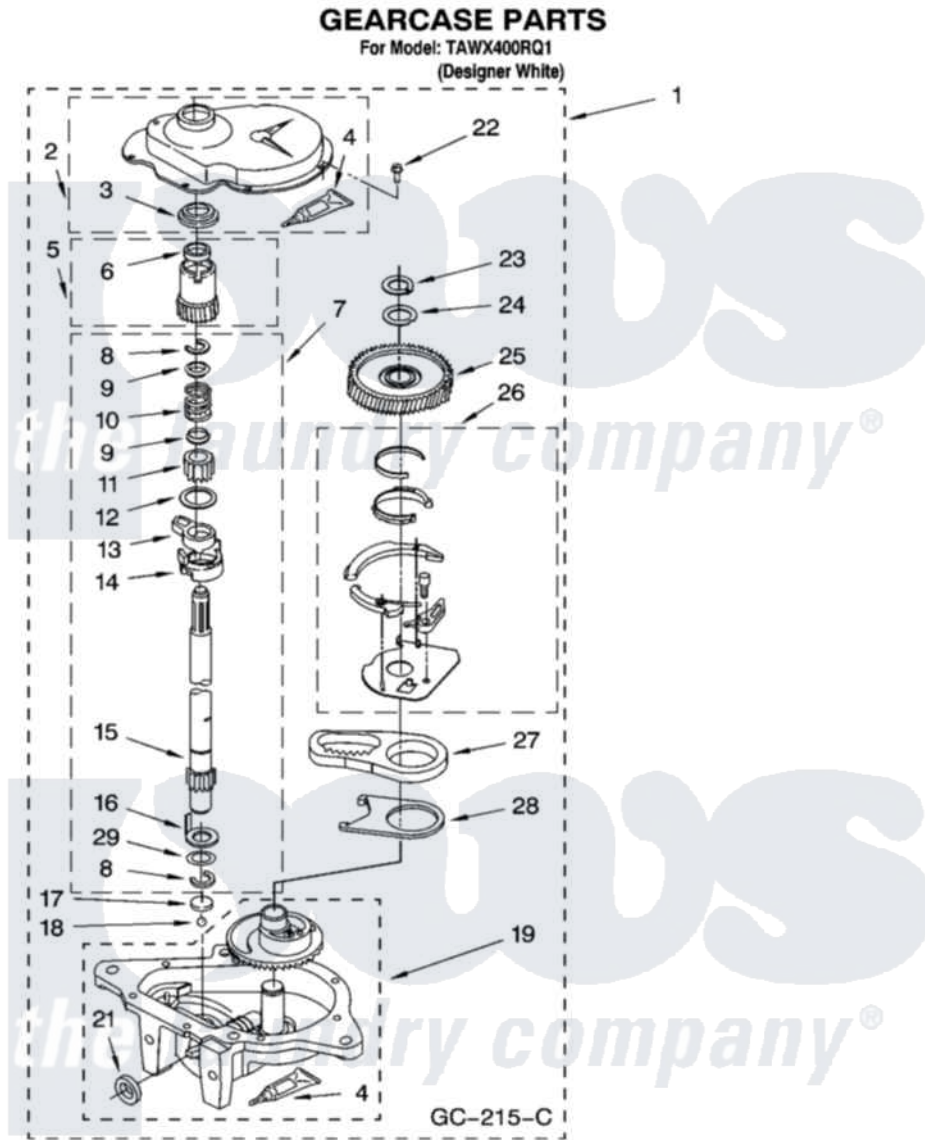

# Whirlpool TAWX400RQ1 08 - GEARCASE PARTS

12

8180702

Whirlpool Residential Whirlpool TAWX400RQ1 Washer Parts Parts Diagram 08 - GEARCASE PARTS  
Click on the part number to view part

Item	Original Part Number	Replaced By	Status	Part Description
1	3360630	<a href="#">3360629</a>		Gearcase
2	<a href="#">285202</a>			Cover, Gearcase
3	<a href="#">3349985</a>			Seal, Gearcase Cover
4	<a href="#">285195</a>			Sealer Sealer, Gasket
5	63320	<a href="#">285362</a>		Gear and Pinion
6	<a href="#">356427</a>			Seal, Spin Pinion
7	<a href="#">389387</a>			Shaft, Agitator
8	90369		Not Available	Ring, Retaining (2)
9	<a href="#">62677</a>			Retainer, Spring
10	<a href="#">62676</a>			Spring, Agitator
11	63273	<a href="#">285509</a>		Shaft, Agitator
12	<a href="#">62619</a>			Washer, Agitator Gear
13	62580	<a href="#">285206</a>		Cam-Agitator
14	62581	<a href="#">285206</a>		Cam-Agitator
15	<a href="#">285509</a>			Shaft, Agitator
16	<a href="#">62618</a>			Washer, Cam Thrust

17	16018	<a href="#">285205</a>	Bearing
18	85529	<a href="#">285205</a>	Bearing
19	389230	<a href="#">285515</a>	Gearcase
21	<a href="#">285352</a>		Seal Kit, Thrust Plug
22	<a href="#">3351614</a>		Screw, Gearcase Cover Mounting
23	3362552	<a href="#">285765</a>	Ring-Retr
24	285735	<a href="#">285766</a>	Washer Kit, Thrust
25	62570	<a href="#">285362</a>	Gear and Pinon
26	388253	<a href="#">999516</a>	Shelf-Glas
27	3349296	<a href="#">8546456</a>	Rack, Connecting
28	<a href="#">62621</a>		Actuator, Shift
29	<a href="#">388815</a>		Washer, Intermediate 1 3976263 Miscellaneous Parts Bag 2 3976300 Washer, Inlet Hose 3 3366913 Clamp, Hose