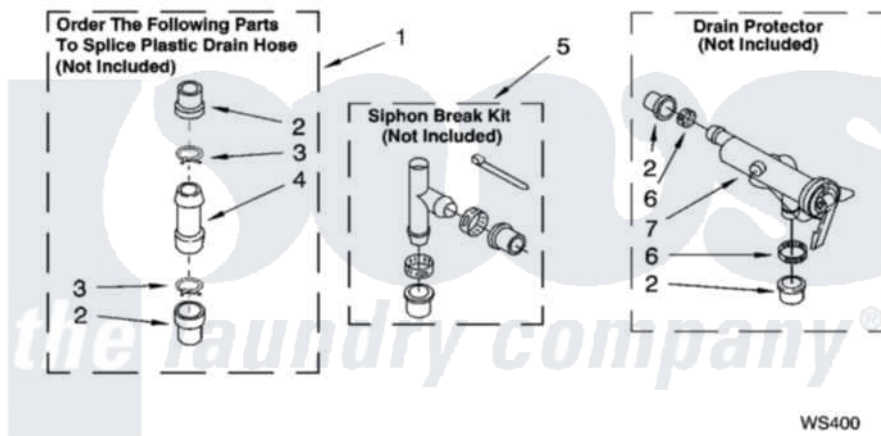

WATER SYSTEM PARTS

For Model: TAWX700JQ2
(Designer White)

8180097

11

Whirlpool [Residential Whirlpool TAWX700JQ2 Washer Parts](#) Parts Diagram 07 - WATER SYSTEM PARTS

[Click on the part number to view part](#)

Item	Original Part Number	Replaced By	Status	Part Description
1	285442			Water System Parts
2	285321			Water System Parts
3	370447	285655		Clamp, Hose
4	16272			Connector, Straight
5	285320			Water System Parts
6	65349	285655		Clamp, Hose
7	367031			Water System Parts