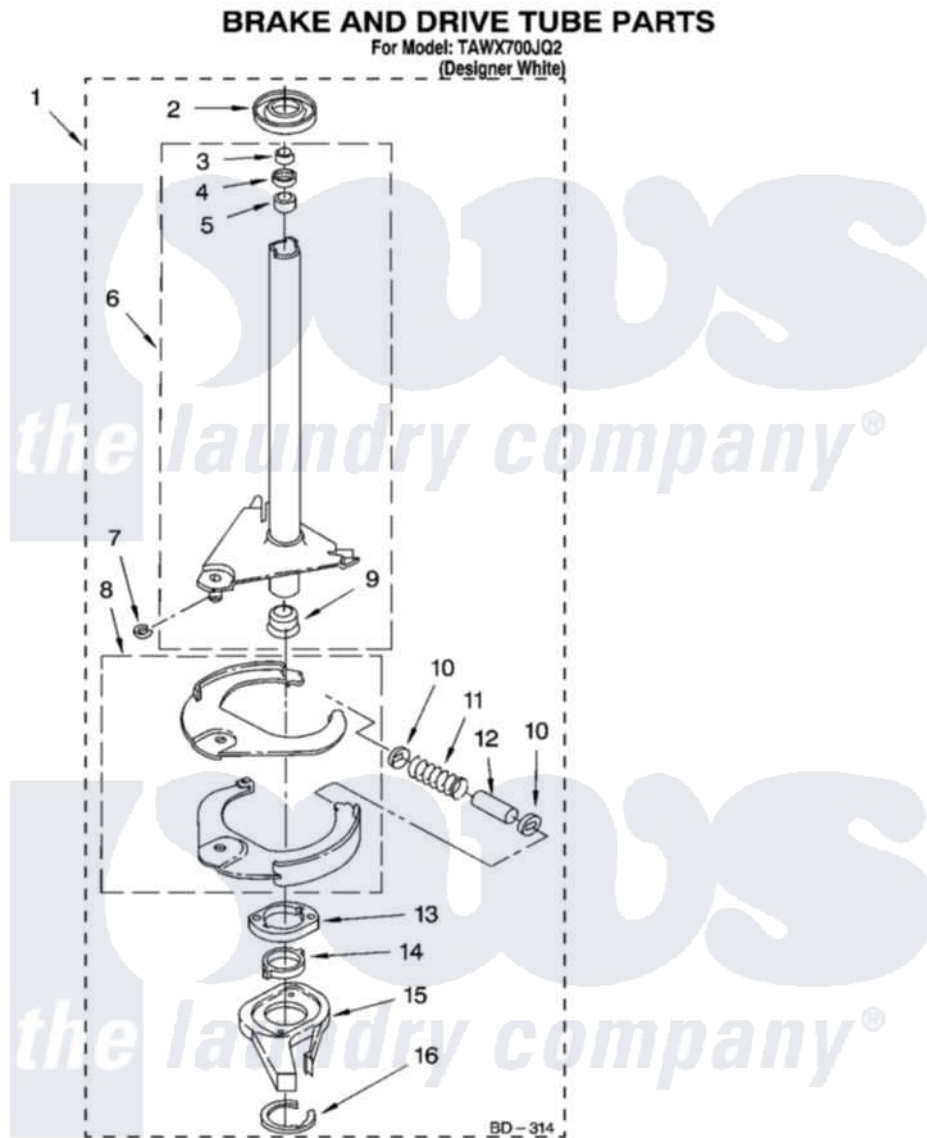

Whirlpool TAWX700JQ2 08 - BRAKE AND DRIVE TUBE PARTS

12

8180097

Whirlpool [Residential Whirlpool TAWX700JQ2 Washer Parts](#) Parts Diagram 08 - BRAKE AND DRIVE TUBE PARTS

[Click on the part number to view part](#)

Item	Original Part Number	Replaced By	Status	Part Description
1	388951	285792		Basketdrive
2	62658			Ring, Thrust
3	91939			Seal, Shaft
4	356427			Seal, Spin Pinion
5	356937			Spacer, Drive Tube
6	64027	64208		Tube-Spin
7	64035	W10083190		Ring, Retaining
8	64232	285438		Shoe-Brake
9	62703	8546462		"T" Bearing, Spin Tube
10	62648	285658		Sleeve
11	62647		Not Available	Spring, Brake
12	62909	285658		Sleeve
13	63023	8546461		Cam, Brake Release
14	63022			Sleeve, Cam
15	64194	285790		Lining
16	90368	W10083200		Ring, Retaining

" N/A

Not Available

FOLLOWING PARTS NOT
ILLUSTRATED

" [285208](#)

Lubricant