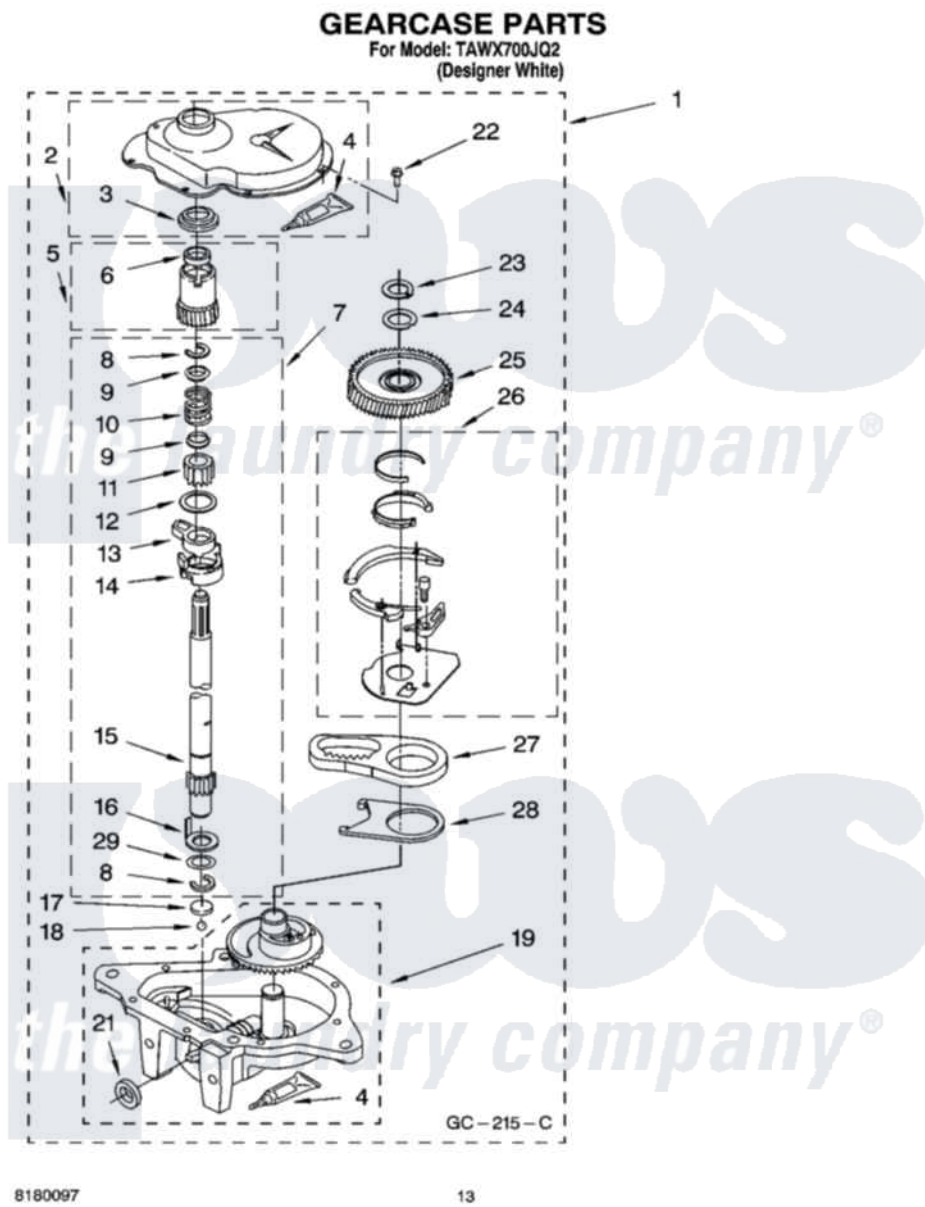

# Whirlpool TAWX700JQ2 09 - GEARCASE PARTS

Whirlpool [Residential Whirlpool TAWX700JQ2 Washer Parts](#) Parts Diagram 09 - GEARCASE PARTS  
Click on the part number to view part

Item	Original Part Number	Replaced By	Status	Part Description
1	3360630	<a href="#">3360629</a>		Gearcase
2	<a href="#">285202</a>			Cover, Gearcase
3	<a href="#">3349985</a>			Seal, Gearcase Cover
4	<a href="#">285195</a>			Sealer Sealer, Gasket
5	63320	<a href="#">285362</a>		Gear and Pinion
6	<a href="#">356427</a>			Seal, Spin Pinion
7	<a href="#">389387</a>			Shaft, Agitator
8	90369		Not Available	Ring, Retaining (2)
9	<a href="#">62677</a>			Retainer, Spring
10	<a href="#">62676</a>			Spring, Agitator
11	63273	<a href="#">285509</a>		Shaft, Agitator
12	<a href="#">62619</a>			Washer, Agitator Gear
13	62580	<a href="#">285206</a>		Cam-Agitator
14	62581	<a href="#">285206</a>		Cam-Agitator
15	<a href="#">285509</a>			Shaft, Agitator
16	<a href="#">62618</a>			Washer, Cam Thrust

17	16018	<a href="#">285205</a>	Bearing
18	85529	<a href="#">285205</a>	Bearing
19	389230	<a href="#">285515</a>	Gearcase
21	<a href="#">285352</a>		Seal Kit, Thrust Plug
22	<a href="#">3351614</a>		Screw, Gearcase Cover Mounting
23	3362552	<a href="#">285765</a>	Ring-Retr
24	285735	<a href="#">285766</a>	Washer Kit, Thrust
25	62570	<a href="#">285362</a>	Gear and Pinon
26	388253	<a href="#">999516</a>	Shelf-Glas
27	3349296	<a href="#">8546456</a>	Rack, Connecting
28	<a href="#">62621</a>		Actuator, Shift
29	<a href="#">388815</a>		Washer, Intermediate 1 3976263 Miscellaneous Parts Bag 2 3976300 Washer, Inlet Hose 3 3366913 Clamp, Hose