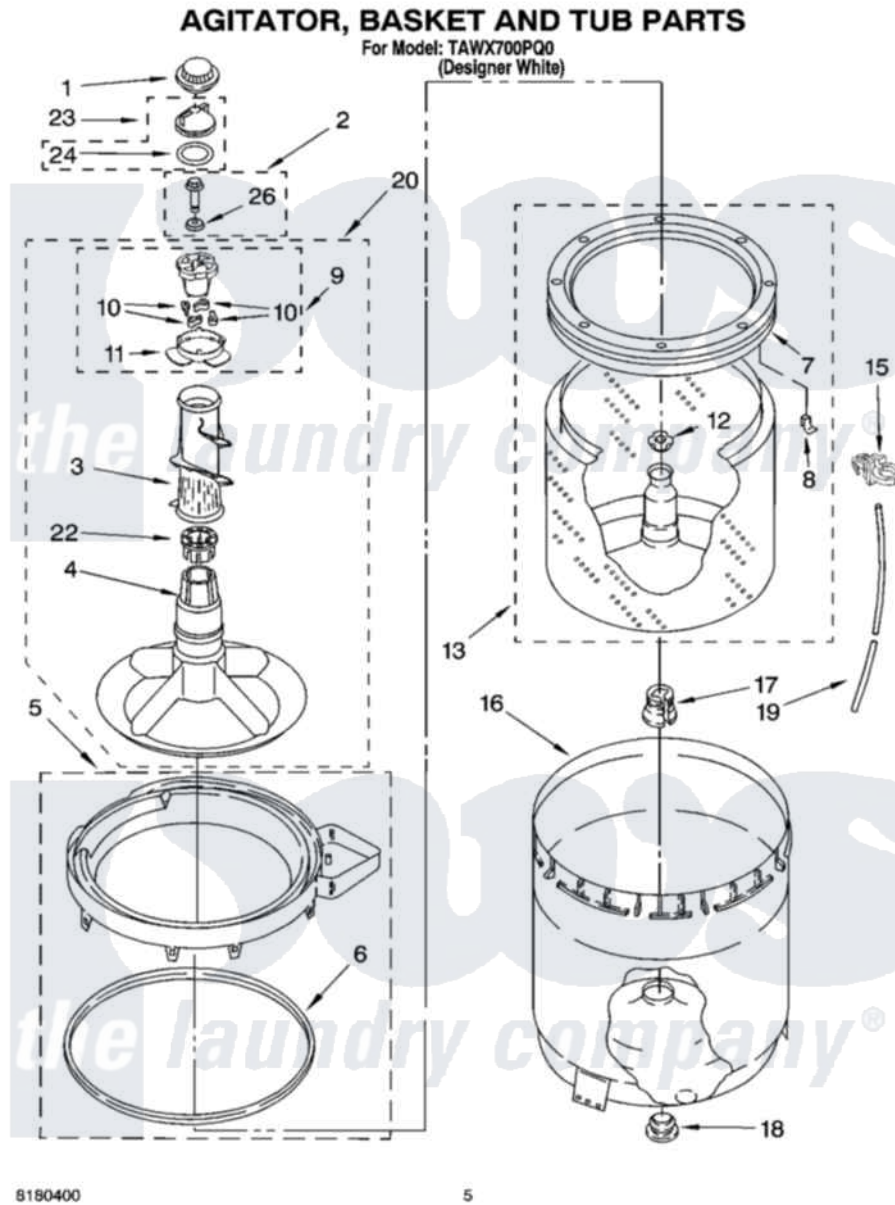

Whirlpool TAWX700PQ0 03 - AGITATOR, BASKET AND TUB PARTS

8180400

5

Whirlpool [Residential Whirlpool TAWX700PQ0 Washer Parts](#) Parts Diagram 03 - AGITATOR, BASKET AND TUB PARTS

[Click on the part number to view part](#)

Item	Original Part Number	Replaced By	Status	Part Description
1	3355758			Cap, Agitator
2	358237			Screw And Washer
3	3349019			Auger, Agitator
4	3350830			Agitator
5	3360611			Tub Ring And Gasket Assembly
6	3359586			Gasket, Tub Ring
7	3956205			Balance Ring
8	8519815			Clip, Balance Ring
9	3363663	285811		Cam-Agitator
10	3366877	80040		Dog-Agitator
11	3363661			Bearing, Driven Cam
12	21366			Nut, Spanner
13	3956207			Basket And Balance Ring
15	2219077			Clip, Pressure Switch Hose
16	63125			Tub

17	389140		Tub Block, Basket Drive
18	383727		Gasket, Centerpodt
19	3347780	353244	Hose, Pressure Switch
20	3350829	285574	Large Ring
22	3350389	285587	Washer
23	3354733	W10074580	Cap, Barrier
24	3348855	W10072840	Fabric Softener
26	3949550		Washer