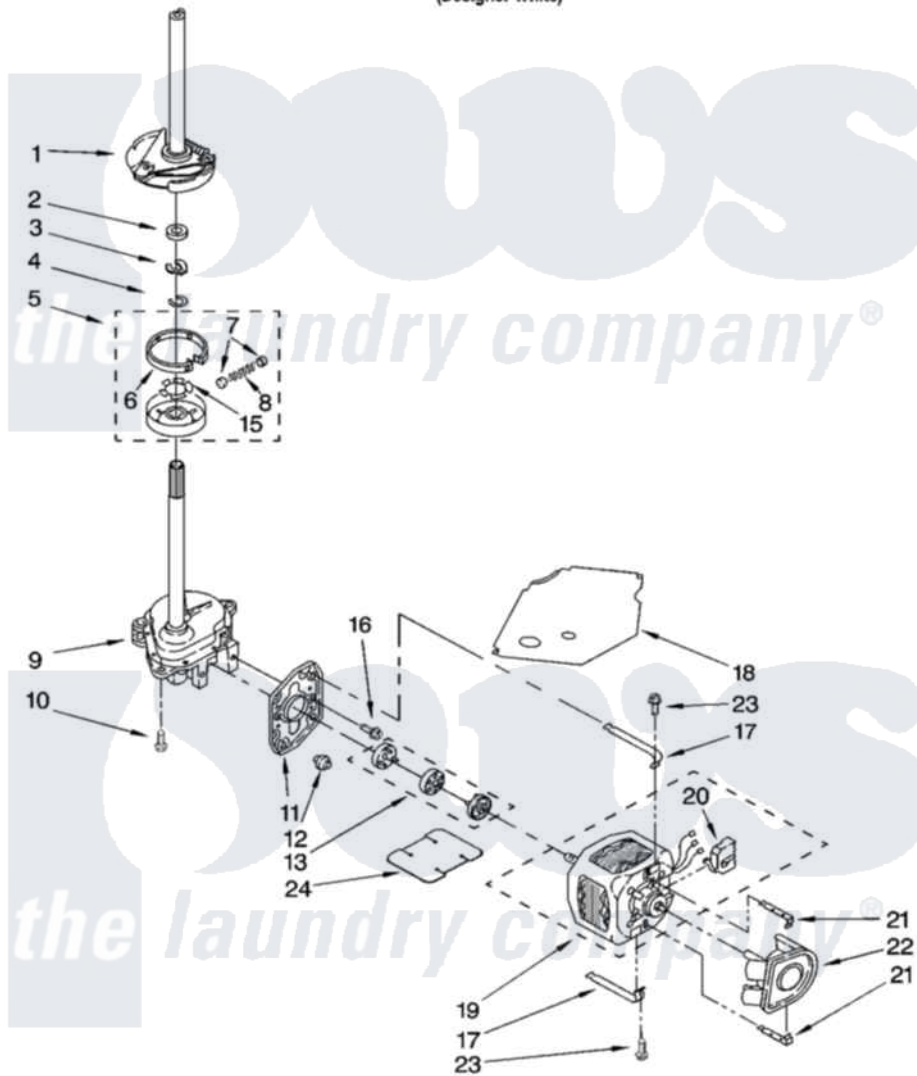

Whirlpool TAWX700PQ0 04 - BRAKE, CLUTCH, GEARCASE, MOTOR AND PUMP PARTS

BRAKE, CLUTCH, GEARCASE, MOTOR AND PUMP PARTS

For Model: TAWX700PQ0
(Designer White)

8180400

7

Whirlpool [Residential Whirlpool TAWX700PQ0 Washer Parts](#) Parts Diagram 04 - BRAKE, CLUTCH, GEARCASE, MOTOR AND PUMP PARTS
Click on the part number to view part

Item	Original Part Number	Replaced By	Status	Part Description
1	388951	285792		Basketdrive
2	63292			Washer, Spin Tube Thrust
3	62697	W10080230		Ring, Spin Tube Support
4	63283	285353		Ring
5	3951311	285785		Clutch
6	3951308	285790		Lining
7	62646			Cap, Clutch Spring
8	3946792			Spring And Damper Assembly
9	3360630	3360629		Gearcase
10	3357334	3400516		Screw Anti-Rattle
11	62611			Plate, Motor Mount To Gearcase
12	62691			Grommet, Motor
13	285753	285753A		Coupling
15	3355454			Clip, Main Drive

16	3400516		Screw Anti-Rattle
17	3349637	W10086010	Retainer, Motor
18	3362089		Shield, Tub To Motor
19	8528158	661600	Motor, Main Drive
20	3952056		Switch, Main Drive Motor
21	8546127		Retainer, Pump
22	3363394		Pump
23	3387485	273556	Screw, 10-16 X 5/8
24	3946532		Shield, Motor