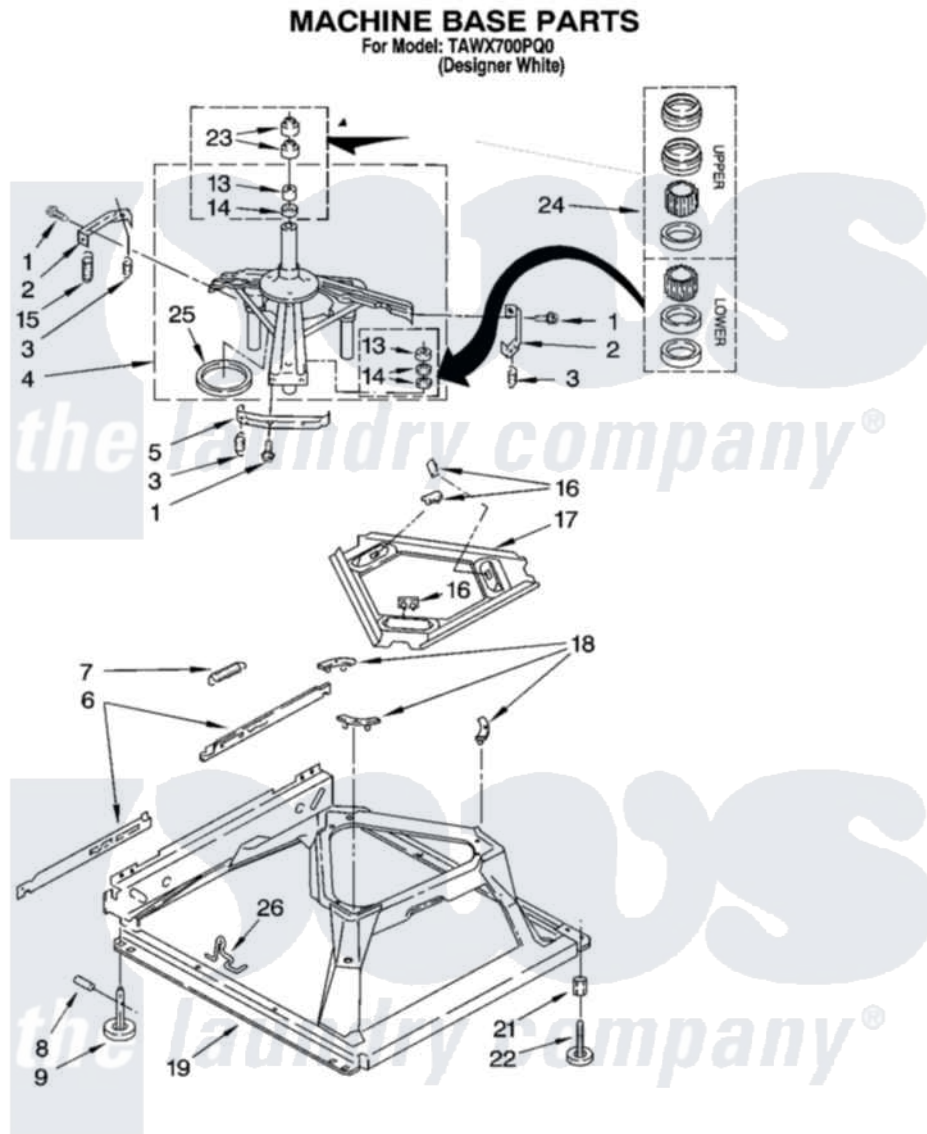

Whirlpool TAWX700PQ0 05 - MACHINE BASE PARTS

8

8180400

Whirlpool [Residential Whirlpool TAWX700PQ0 Washer Parts](#) Parts Diagram 05 - MACHINE BASE PARTS
Click on the part number to view part

Item	Original Part Number	Replaced By	Status	Part Description
1	3400076			Screw, Bracket Mounting
2	64067			Bracket, Spring Outer
3	63907			Spring, Suspension
4	3362087	280184		Support
5	64065			Bracket, Spring Outer
6	63466			Link, Leveling Mechanism
7	62597	8316845		Spring
8	62837			Pin, Knurled
9	62596	285244		Feet-Leveling
13	3347047	8546455		Bearing, Centerpost
14	357409	359449		Seal, Agitator Shaft
15	388492	W10250667		Spring, Counterweight
16	62568	285219		Pad
17	3946509			Plate, Suspension
18	3363660	285744		Pad
19	3946512	285771		Base

21	3359452		Nut, Lock
22	389102	W10001130	Foot, Leveling
23	356934	8577376	Seal, Centerpost
24	285203		Centerpost Bearing Kit
25	63134		Ring, Sound Deadening
26	63806	W10145155	Retainer, Suspension Spring