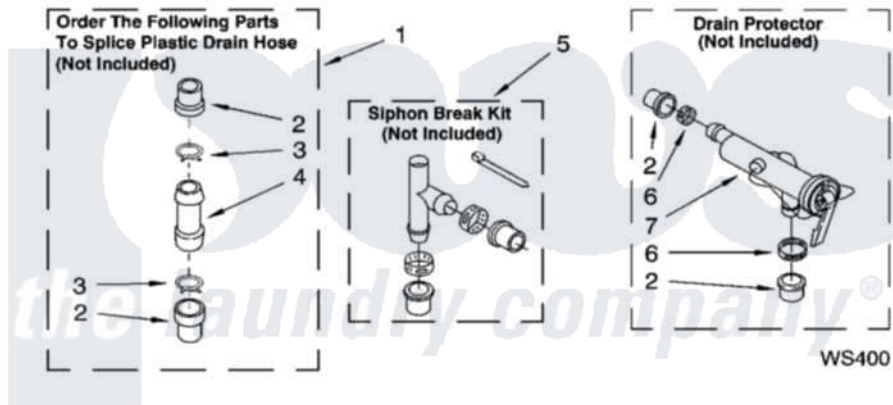

WATER SYSTEM PARTS

For Model: TAWX700PQ0
(Designer White)

8180400

11

Whirlpool [Residential Whirlpool TAWX700PQ0 Washer Parts](#) Parts Diagram 07 - WATER SYSTEM PARTS
Click on the part number to view part

Item	Original Part Number	Replaced By	Status	Part Description
1	285442			Water System Parts
2	285321			Water System Parts
3	370447	285655		Clamp, Hose
4	16272			Connector, Straight
5	285320			Water System Parts
6	65349	285655		Clamp, Hose
7	367031			Water System Parts