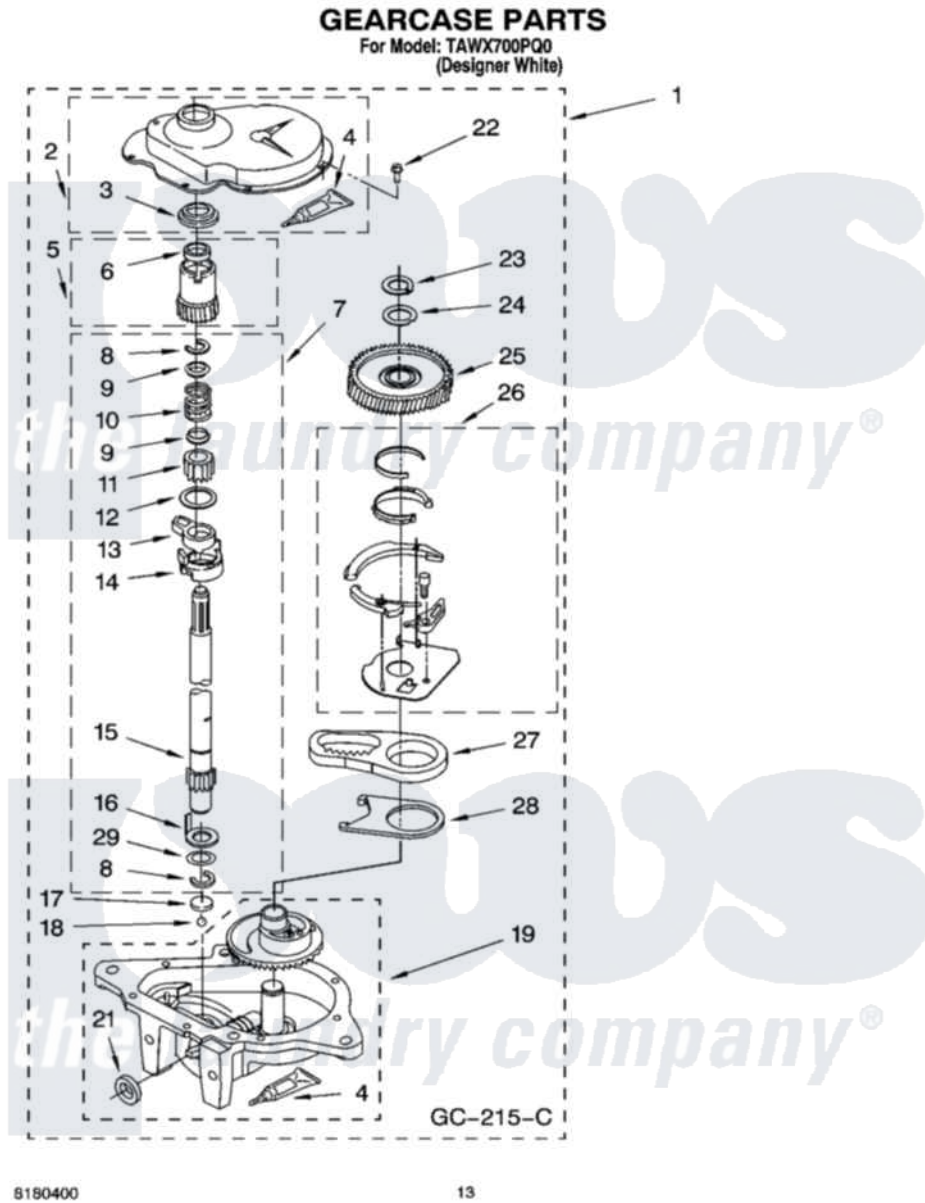

Whirlpool TAWX700PQ0 09 - GEARCASE PARTS

Whirlpool [Residential Whirlpool TAWX700PQ0 Washer Parts](#) Parts Diagram 09 - GEARCASE PARTS
Click on the part number to view part

Item	Original Part Number	Replaced By	Status	Part Description
1	3360630	3360629		Gearcase
2	285202			Cover, Gearcase
3	3349985			Seal, Gearcase Cover
4	285195			Sealer Sealer, Gasket
5	63320	285362		Gear and Pinion
6	356427			Seal, Spin Pinion
7	389387			Shaft, Agitator
8	90369		Not Available	Ring, Retaining (2)
9	62677			Retainer, Spring
10	62676			Spring, Agitator
11	63273	285509		Shaft, Agitator
12	62619			Washer, Agitator Gear
13	62580	285206		Cam-Agitator
14	62581	285206		Cam-Agitator
15	285509			Shaft, Agitator
16	62618			Washer, Cam Thrust

17	16018	285205	Bearing
18	85529	285205	Bearing
19	389230	285515	Gearcase
21	285352		Seal Kit, Thrust Plug
22	3351614		Screw, Gearcase Cover Mounting
23	3362552	285765	Ring-Retr
24	285735	285766	Washer Kit, Thrust
25	62570	285362	Gear and Pinon
26	388253	999516	Shelf-Glas
27	3349296	8546456	Rack, Connecting
28	62621		Actuator, Shift
29	388815		Washer, Intermediate 1 3976263 Miscellaneous Parts Bag 2 3976300 Washer, Inlet Hose 3 3366913 Clamp, Hose