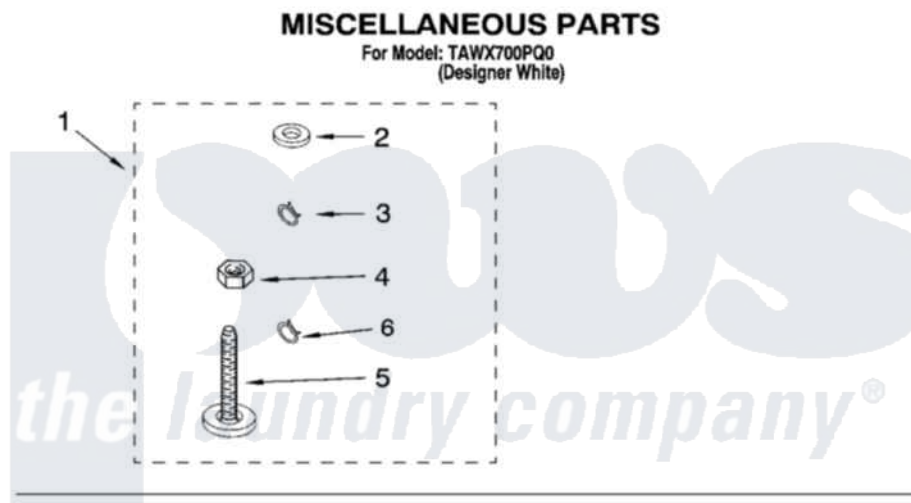

**Whirlpool TAWX700PQ0 10 - MISCELLANEOUS PARTS - OPTIONAL PARTS (NOT INCLUDED)**

Whirlpool [Residential Whirlpool TAWX700PQ0 Washer Parts](#) Parts Diagram 10 - MISCELLANEOUS PARTS - OPTIONAL PARTS (NOT INCLUDED).  
Click on the part number to view part

Item	Original Part Number	Replaced By	Status	Part Description
1	3976263	<a href="#">285654</a>		Parts-Misc
2	3976300	<a href="#">16123</a>		Washer Inlet-Hose Miscellaneous Parts Must be Ordered Separately.
3	3366912	<a href="#">356138</a>		Clamp, Hose
4	<a href="#">3359452</a>			Nut, Lock
5	389102	<a href="#">W10001130</a>		Foot, Leveling
6	3366913	<a href="#">3357331</a>		Clamp, Drain
"	<a href="#">72017</a>			Paint, Touch-Up
"	<a href="#">350938</a>			Paint, Pressurized Spray B
"	<a href="#">350930</a>			Paint, Pressurized Spray B
"	<a href="#">799344</a>			Paint, Touch-Up )
"	N/A		Not Available	OIL
"	<a href="#">350572</a>			Oil
"	N/A		Not Available	LUBRICANT