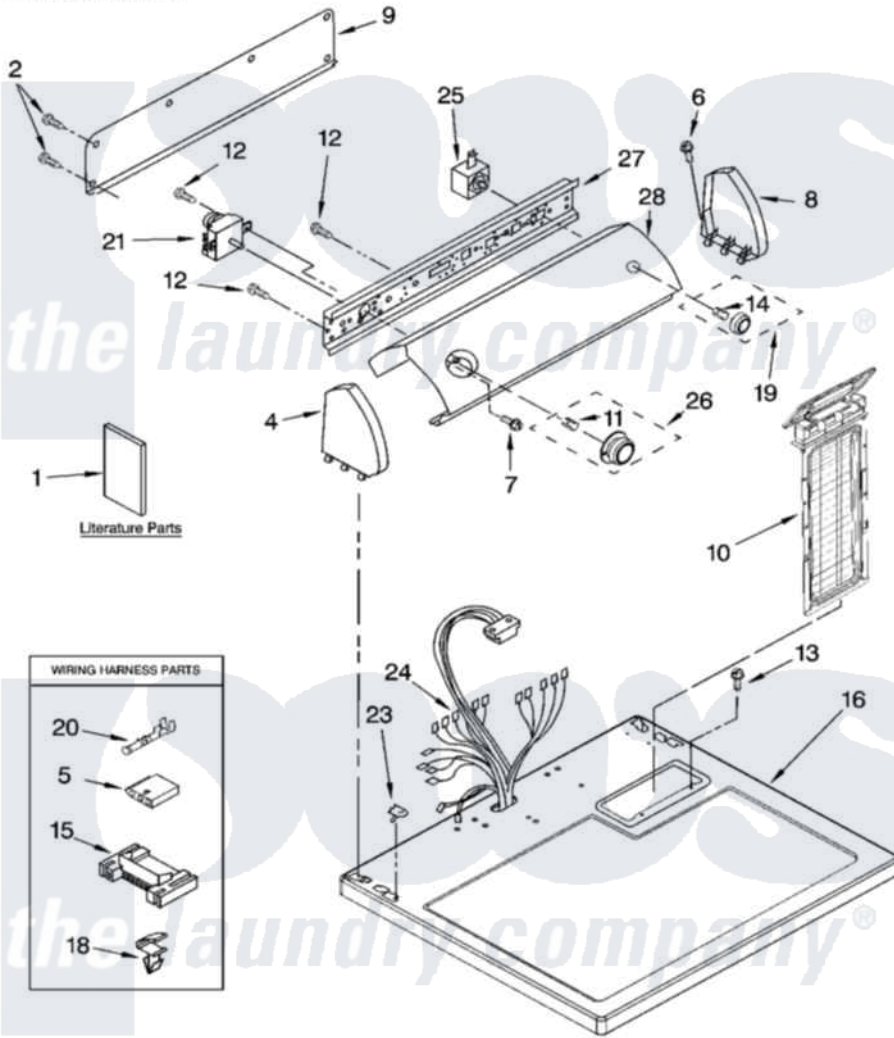

# Whirlpool TEDX640PQ1 01 - TOP AND CONSOLE PARTS

## TOP AND CONSOLE PARTS

For Model: TEDX640PQ1  
(Designer White)

29" ELECTRIC  
DRYER

11-05 Litho in U.S.A. (LT)

1

Part No. 8180998

Whirlpool Residential Whirlpool TEDX640PQ1 Dryer Parts Parts Diagram 01 - TOP AND CONSOLE PARTS

[Click on the part number to view part](#)

Item	Original Part Number	Replaced By	Status	Part Description
1	8578193		Not Available	Guide, Use & Care
"	8577187		Not Available	Instructions, Installation
"	8533781		Not Available	Sheet, Cycle Feature
"	<a href="#">8528187</a>			Wiring Diagram
"	N/A		Not Available	Following May Be Purchased DO-IT-YOURSELF REPAIR MANUALS
"	677818		Not Available	Manual, Do-It- Yourself Repair (Dryer)
2	<a href="#">693995</a>			Screw, Hex Head
4	8274437	<a href="#">279960</a>		Endcap
5	<a href="#">3936144</a>			Do-It-Yourself Repair Manuals
6	<a href="#">388326</a>			Screw, 8-18 X 1.25
7	8533951	<a href="#">3400859</a>		Screw, Grounding
8	8274434	<a href="#">279960</a>		Endcap
9	<a href="#">8274261</a>			Do-It-Yourself Repair Manuals
10	<a href="#">8558467</a>			Screen, Lint

11	<a href="#">688805</a>		Clip, Spring Knob
12	8533971	<a href="#">90767</a>	Screw, 8A X 3/8 HeX Washer Head Tapping
13	688983	<a href="#">487240</a>	Screw, For Mtg. Service Capacitor
14	<a href="#">8536939</a>		Clip, Knob
15	<a href="#">3395683</a>		Receptacle, Multi-Terminal
16	8557930	<a href="#">8563985</a>	Top
18	<a href="#">3394427</a>		Clip-Harness
19	<a href="#">8557462</a>		Knob, Push-To-Start
20	<a href="#">94614</a>		Terminal
21	<a href="#">8299781</a>		Timer, 60 Hz
23	<a href="#">357213</a>		Nut, Push-In
24	8299867	<a href="#">W10450292</a>	Harness, Wiring
25	<a href="#">3977456</a>		Switch, Push-To-Start
26	<a href="#">8557456</a>		Timer Knob Assembly
27	<a href="#">8271418</a>		Bracket, Control
28	<a href="#">3977947</a>		Panel, Control