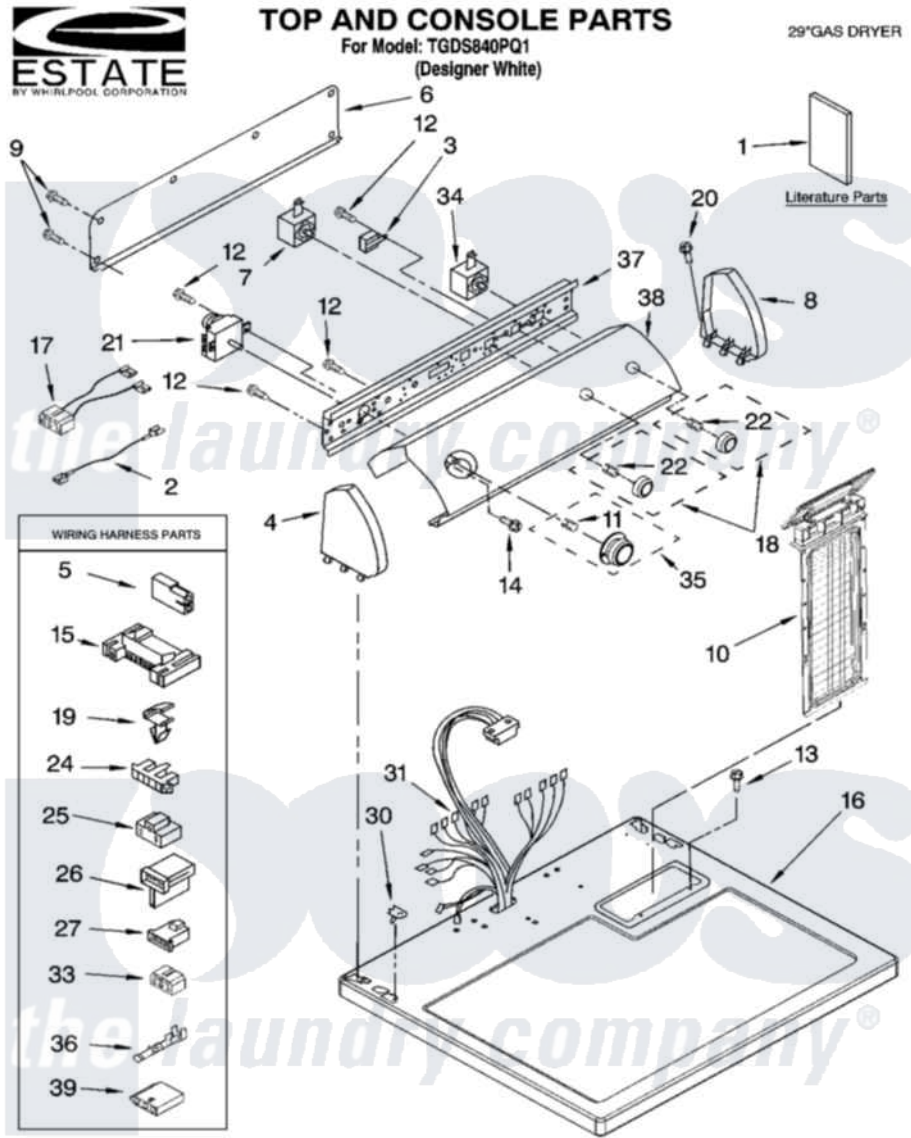

# Whirlpool TGDS840PQ1 01 - TOP AND CONSOLE PARTS

11-05 Litho in U.S.A. (LT)

1

Part No. 8180982

Whirlpool [Residential Whirlpool TGDS840PQ1 Dryer Parts](#) Parts Diagram 01 - TOP AND CONSOLE PARTS

[Click on the part number to view part](#)

10	<a href="#">8558463</a>		Handle And Lint Screen Assembly
11	<a href="#">688805</a>		Clip, Spring Knob
12	8533971	<a href="#">90767</a>	Screw, 8A X 3/8 HeX Washer Head Tapping
13	688983	<a href="#">487240</a>	Screw, For Mtg. Service Capacitor
14	8533951	<a href="#">3400859</a>	Screw, Grounding
15	<a href="#">3395683</a>		Receptacle, Multi-Terminal
16	8557930	<a href="#">8563985</a>	Top
17	<a href="#">8539893</a>		Wire, Jumper
18	<a href="#">8557460</a>		Knob, Control
19	<a href="#">3394427</a>		Clip-Harness
20	<a href="#">388326</a>		Screw, 8-18 X 1.25
21	<a href="#">8299765</a>		Timer Assembly
22	<a href="#">8536939</a>		Clip, Knob
24	<a href="#">3397269</a>		Connector, Timer
25	<a href="#">3401144</a>		Connector
26	<a href="#">3403499</a>		Connector, 2-Postion
27	<a href="#">3403498</a>		Connector, 3-Position
30	<a href="#">357213</a>		Nut, Push-In
31	<a href="#">8299879</a>		Harness, Wiring
33	<a href="#">3347243</a>		Block, Disconnect
34	<a href="#">3398095</a>		Switch, Push-To-Start
35	<a href="#">8557456</a>		Timer Knob Assembly
36	<a href="#">94614</a>		Terminal
37	<a href="#">8271418</a>		Bracket, Control
38	<a href="#">3977949</a>		Panel, Control
39	<a href="#">3936144</a>		Do-It-Yourself Repair Manuals