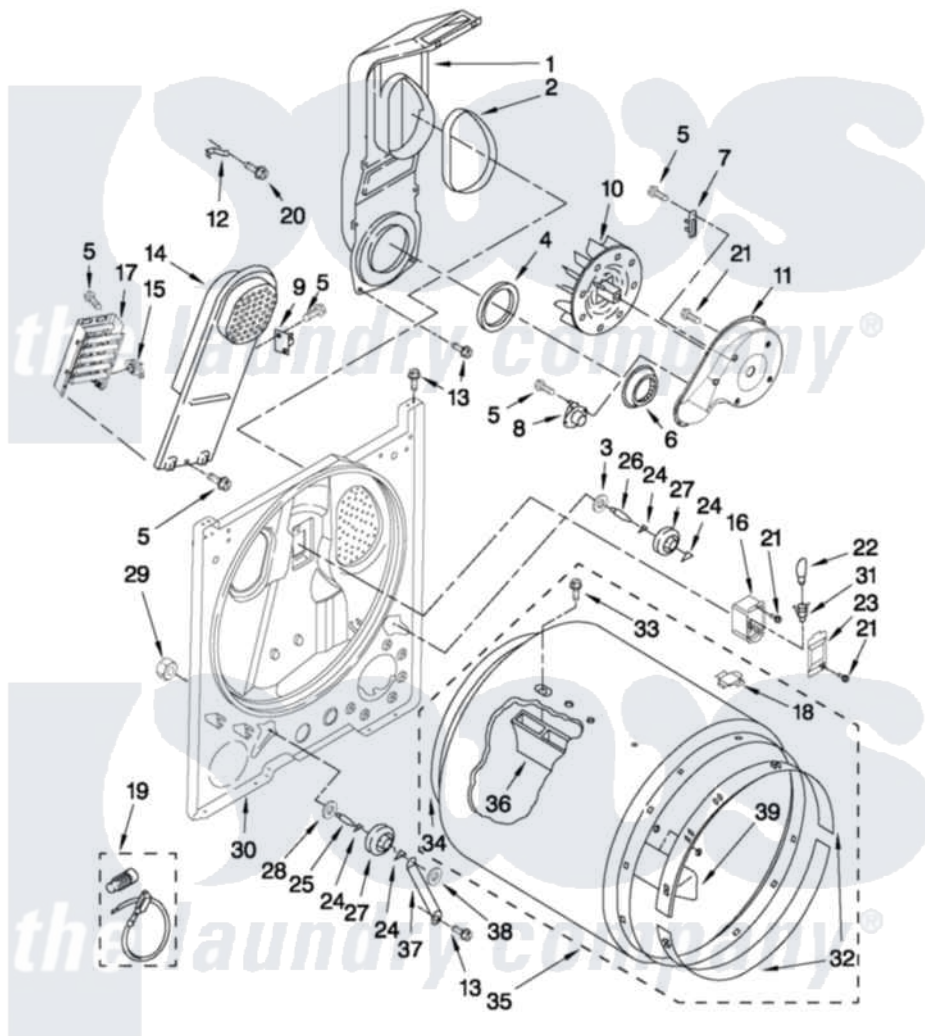

Whirlpool WED4850XQ0 03 - BULKHEAD PARTS

BULKHEAD PARTS

For Models: WED4850XQ0
(Designer White)

FOR ORDERING INFORMATION REFER TO PARTS PRICE LIST

W10389491

5

Whirlpool [Residential Whirlpool WED4850XQ0 Dryer Parts](#) Parts Diagram 03 - BULKHEAD PARTS

[Click on the part number to view part](#)

Item	Original Part Number	Replaced By	Status	Part Description
1	348368			Lint Chute Assembly
2	339956			Seal, Air Duct To Bulkhead
3	3388703			Washer, Support
4	347139			Seal, Lint Chute
5	90767			Screw, 8A X 3/8 HeX Washer Head Tapping
6	696302			Shield, Exhaust
7	3392519			Thermal Limiter
8	3387134			Thermostat, Internal-Bias
9	3977393	279816		Cutoff-Tml
10	694089			Wheel, Blower
11	8577230			Housing, Blower
12	3398161			CLIP
13	343641	681414		Screw, 10AB X 1/2
14	8541818			Box, Heater
15	3977767			Thermostat, High Limit 250 F
16	3977373			Bracket, Drum Light

17	3403585	279838	Element
18	8066086		Plug, Drum Hole
19	279457		Wire Kit, Terminal
20	489463		Screw, 8-18 X 1/16
21	3390647	488729	Screw
22	3406124	22002263	Lamp
23	3402841	8532165	Lens, Drum Light
24	690997		Washer, Thrust
25	W10359270		Shaft, Drum Roller Threads
26	W10359269		Shaft, Drum Roller Threads
27	3397590	349241T	Support
28	348197		Washer, Support
29	W10298789		Nut, Push-In
30	3403413		Bulkhead
31	W10136369		Socket, Drum Light Assembly
32	692526	279441	BeaRng-Rng
33	W10219342		Screw, Baffle Mounting
34	W10352407	279857	Seal
35	695587		Drum Assembly
36	692490		Baffle, Drum
37	3976434		Bracket, Support Shaft
38	90296		Nut, Push On
39	3403636		Baffle, Drum