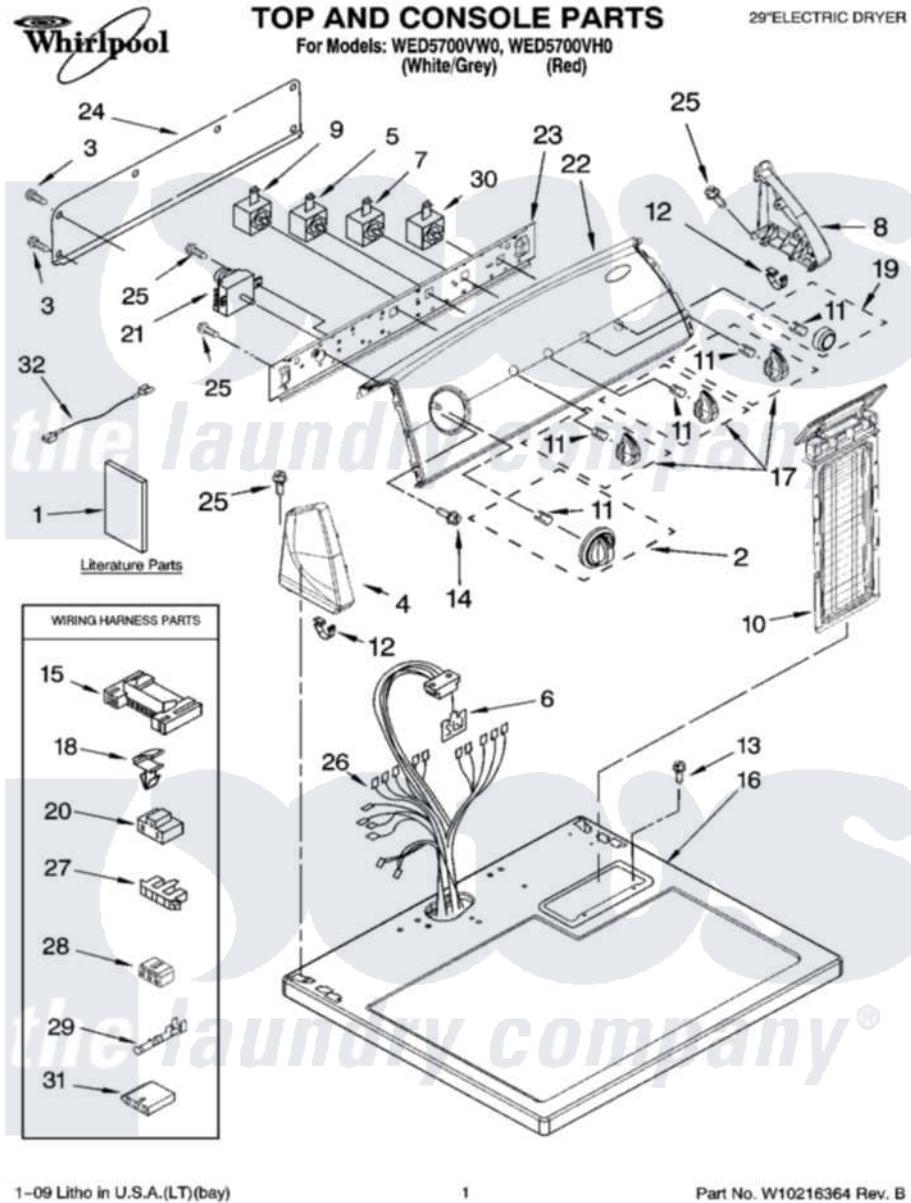

Whirlpool WED5700VW0 01 - TOP AND CONSOLE PARTS

1-09 Litho in U.S.A.(LT)(bay)

1

Part No. W10216364 Rev. B

Whirlpool [Residential Whirlpool WED5700VW0 Dryer Parts](#) Parts Diagram 01 - TOP AND CONSOLE PARTS
 Click on the part number to view part

Item	Original Part Number	Replaced By	Status	Part Description
1	8274261			Do-It-Yourself Repair Manuals
"	W10150612		Not Available	Instructions, Installation
"	W10042950		Not Available	Sheet, Cycle Feature
"	W10150610		Not Available	Use & Care Guide
"	8299791		Not Available	Wiring Diagram
"	BLANK		Not Available	Following May Be Purchased DO-IT-YOURSELF REPAIR MANUALS
2	W10034750			Timer Knob Assembly
3	693995			Screw, Hex Head
4	8566035	8565957		Cap, End
"	W10205959			Cap, End
5	3405154			Switch Rotary
6	8558178			Control, Electronic
7	3398093			Buzzer, Adjustable
8	8566032	8565954		Cap, End
"	W10205953			Cap, End

9	8528330		Switch, Temperature
10	8557857		Screen, Lint
"	W10205825		Screen, Lint
11	8536939		Clip, Knob
12	8312709		Clip-Console
13	688983	487240	Screw, For Mtg. Service Capacitor
14	8533951	3400859	Screw, Grounding
15	3395683		Receptacle, Multi-Terminal
16	8559800	8563663	Top
"	W10214597		Top
17	W10034380		Knob, Control
18	3394427		Clip-Harness
19	W10034770		Knob, Push-To-Start
20	3401144		Connector
21	3406725		Timer Assembly
22	W10167873		Panel, Control
23	8566052		Bracket, Console
24	8274261		Do-It-Yourself Repair Manuals
25	8533971	90767	Screw, 8A X 3/8 HeX Washer Head Tapping
26	8576506		Harness, Wiring
27	3397269		Connector, Timer
28	3347243		Block, Disconnect
29	94614		Terminal
30	3398094		Switch, Push To Start
31	3936144		Do-It-Yourself Repair Manuals
32	3401668		Wire, Jumper