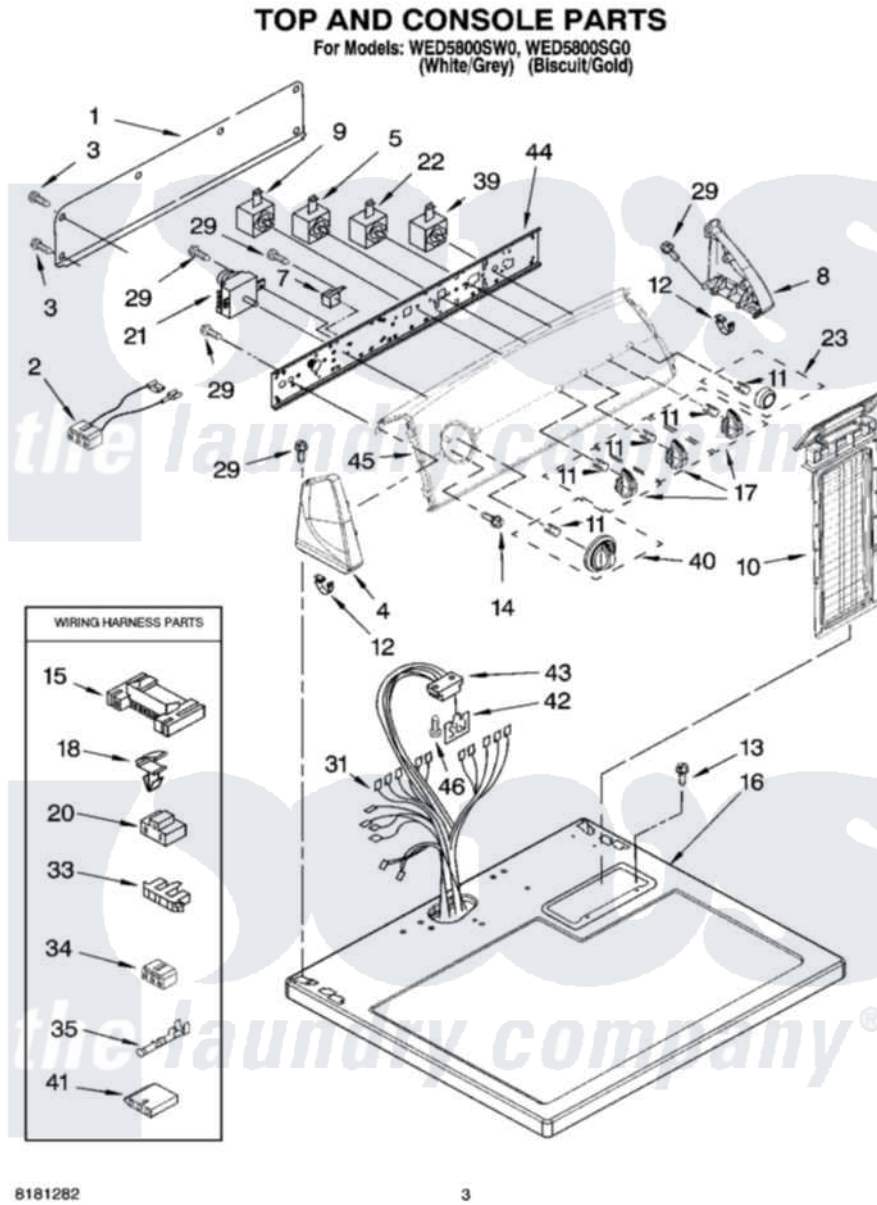

Whirlpool WED5800SG0 02 - TOP AND CONSOLE PARTS

Whirlpool Residential Whirlpool WED5800SG0 Dryer Parts Parts Diagram 02 - TOP AND CONSOLE PARTS
Click on the part number to view part

Item	Original Part Number	Replaced By	Status	Part Description
1	8274261			Do-It-Yourself Repair Manuals
2	3401695			Wire, Jumper Buzzer
3	693995			Screw, Hex Head
4	8566035	8565957		Cap, End
"	8566036	8565958		Cap, End
5	3405154			Switch Rotary
7	694419			Mini-Buzzer
8	8566032	8565954		Cap, End
"	8566033	8565955		Cap, End
9	8578352			Switch, Temperature
10	8557857			Screen, Lint
"	8557858			Screen, Lint
11	8536939			Clip, Knob
12	8312709			Clip-Console
13	688983	487240		Screw, For Mtg. Service Capacitor
14	8533951	3400859		Screw, Grounding

15	3395683		Receptacle, Multi-Terminal
16	8559800	8563663	Top
"	8563660	8563664	Top
17	W10034380		Knob, Control
"	W10034390		Knob, Control
18	3394427		Clip-Harness
20	3401144		Connector
21	3406725		Timer Assembly
22	3405152		Switch, Wrinkle Shield
23	W10034770		Knob, Push-To-Start
"	W10034780		Knob, Push-To-Start
29	8533971	90767	Screw, 8A X 3/8 HeX Washer Head Tapping
31	W10071290		Harness, Wiring
33	3397269		Connector, Timer
34	3347243		Block, Disconnect
35	94614		Terminal
39	3398094		Switch, Push To Start
40	W10034750		Timer Knob Assembly
"	W10034760		Timer Knob Assembly
41	3936144		Do-It-Yourself Repair Manuals
42	8558178		Control, Electronic
43	3391885		Connector, Edge
44	8566052		Bracket, Console
45	8578860		Panel, Control
"	8578861		Panel, Control
46	343641	681414	Screw, 10AB X 1/2