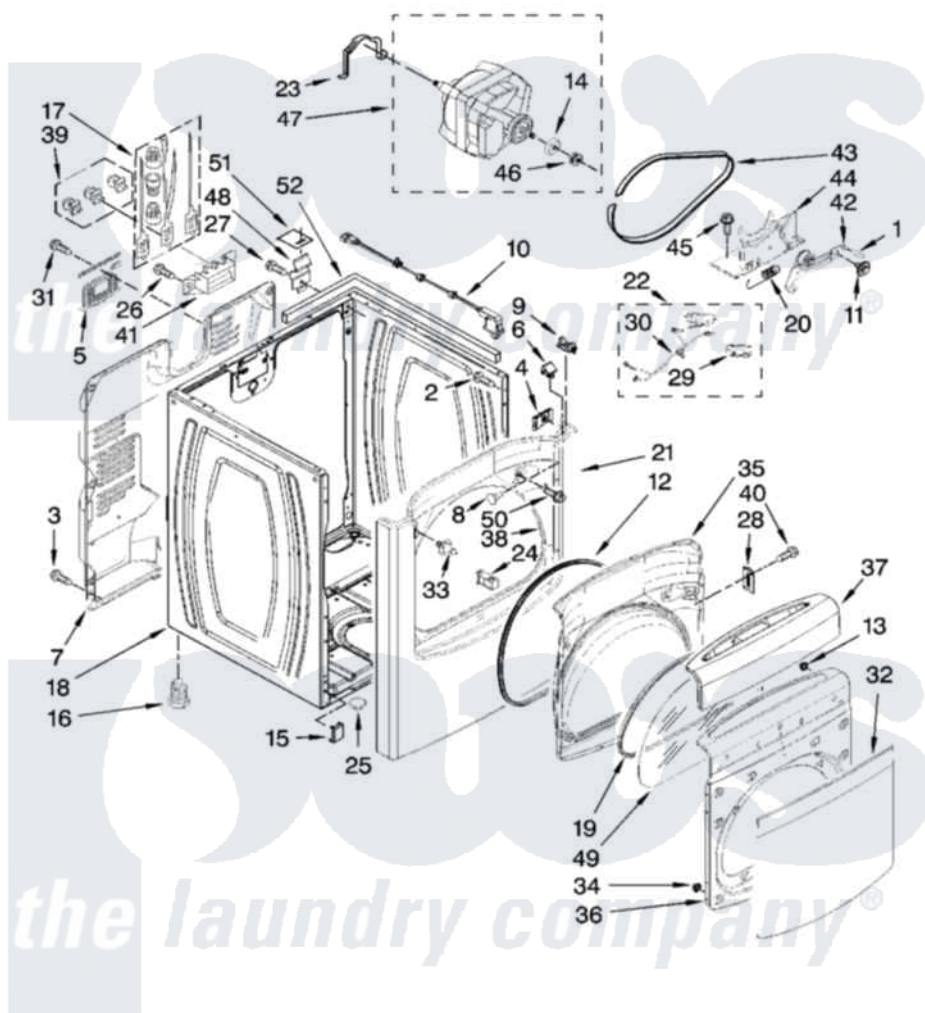

Whirlpool WED6600VW0 02 - CABINET PARTS

CABINET PARTS

For Model: WED6600VW0
(White/Grey)

W10186659

3

Whirlpool [Residential Whirlpool WED6600VW0 Dryer Parts](#) Parts Diagram 02 - CABINET PARTS

[Click on the part number to view part](#)

Item	Original Part Number	Replaced By	Status	Part Description
1	W10157845			Pad, Idler Foam
2	343641	681414		Screw, 10AB X 1/2
3	693995			Screw, Hex Head
4	W10007520			Clip, Ground
5	W10110241			Cover, Terminal Block
6	8576625			Lock, Front Top
7	W10140148			Panel, Rear
8	3404413			Plug, Hinge Hole
9	8568303			Locator, Snap Down
10	3978977	W10201787		Switch-Dor
11	3389420			Retainer-Idler 1/4-20 X 1/16
12	W10130493	W10239307		Seal-Door
13	342055	488627		Screw
14	8578538			Restrainer, Belt
15	3394083			Clip, Front Panel
16	3392100	49621		Feet-Leveling

"	279810		Foot-Optional
17	279318		Terminal Tinned And Brass Panel
18	8557569	8563672	Cabinet
19	W10076060		Gasket, Inner Door
20	3387374		Spring, Idler
21	8565029	W10328862	Panel
22	8566208		Assembly, Switch
23	660658		Clamp, Motor Mounting 343481 685441
24	8572982	W10111905	Assembly, Door Catch
25	8578560		Hole, Plug
26	3393008	308685	Side Trim)
27	3390631		Screw, 10-16 X 3/8
28	8565018		Assembly, Hinge And Pin
29	8564011		Bracket-Switch
30	8539897		Jumper,
31	8533974	4331106	Screw, No.10-32 X 7/16
32	8575030		Window, Outer Door
33	8572983	W10295405	Strike
34	308499		Nut-1/4 Hf Self-Thread
35	8565037		Door Inner
36	W10116925		Door, Outer
37	W10111246	W10119087	Handle
38	W10044490		Seal, Front Panel
39	279393		Terminal Block Screw Kit
40	342055	488627	Screw
41	3397659		Block, Terminal
42	8547174		Idler And Pulley Assembly
43	8547168		Belt, Drive
44	8547166		Base, Motor
45	W10002600		Screw, 6-20 X 1 1/4
46	8578565		Pulley, 60 Hz
47	8566152	W10463866	Motor-Drve
48	238088	8066217	Hinge, Top
49	8565015		Glass, Inner Door
50	W10100830		Screw, 10-16 X 3/64
51	18849		Pad, Top Hinge
52	W10157932		Seal, Foam Cabinet