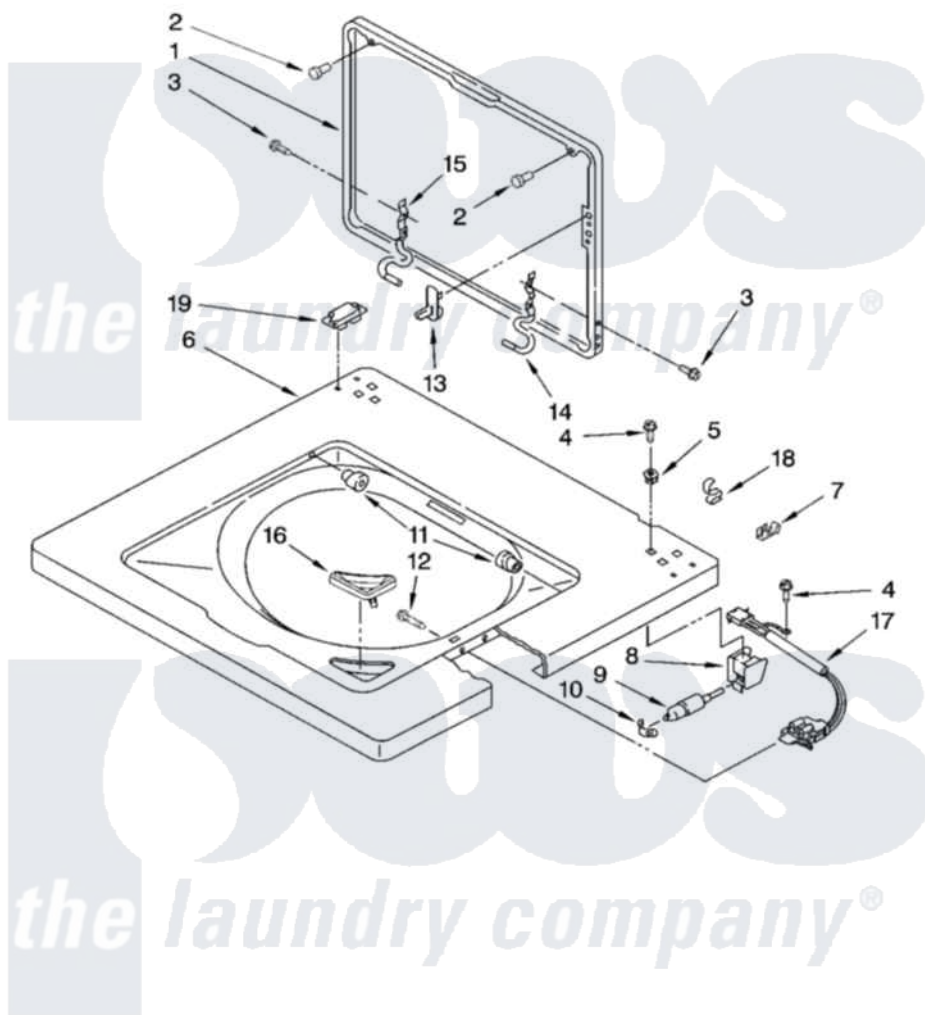

Whirlpool WET3300SQ 06 - WASHER TOP AND LID PARTS

WASHER TOP AND LID PARTS

For Model: WET3300SQ
(Designer White)

W10120216

9

Whirlpool [Residential Whirlpool WET3300SQ0 Washer/Dryer Parts](#) Parts Diagram 06 - WASHER TOP AND LID PARTS
Click on the part number to view part

Item	Original Part Number	Replaced By	Status	Part Description
1	3351652	W10193874		Lid
2	9724509			Bumper, Lid
3	3351355	W10119828		Screw, Lid Hinge Mounting
4	343641	681414		Screw, 10AB X 1/2
5	692400			Nut, Push-In
6	3349817			Top, Console
7	357572	W10113937		Clip, Grounding
8	3354020			Bracket, Mounting
9	3350152			Retainer, Lid Assembly
10	3350828			Clip-Cylinder Retainer
11	21258			Bearing, Lid Hinge
12	3356311			Screw And Washer, Lid Switch Shield
13	358684			Strike, Lid Switch
14	3350101			Hinge, RH
15	3350102			Hinge, L.H.
16	3362952			Dispenser, Bleach

17 [3355458](#)

Switch, Lid

18 [90016](#)

Clip, Pressure Switch Hose

19 3390481

[W10134768](#)

Locator, Top