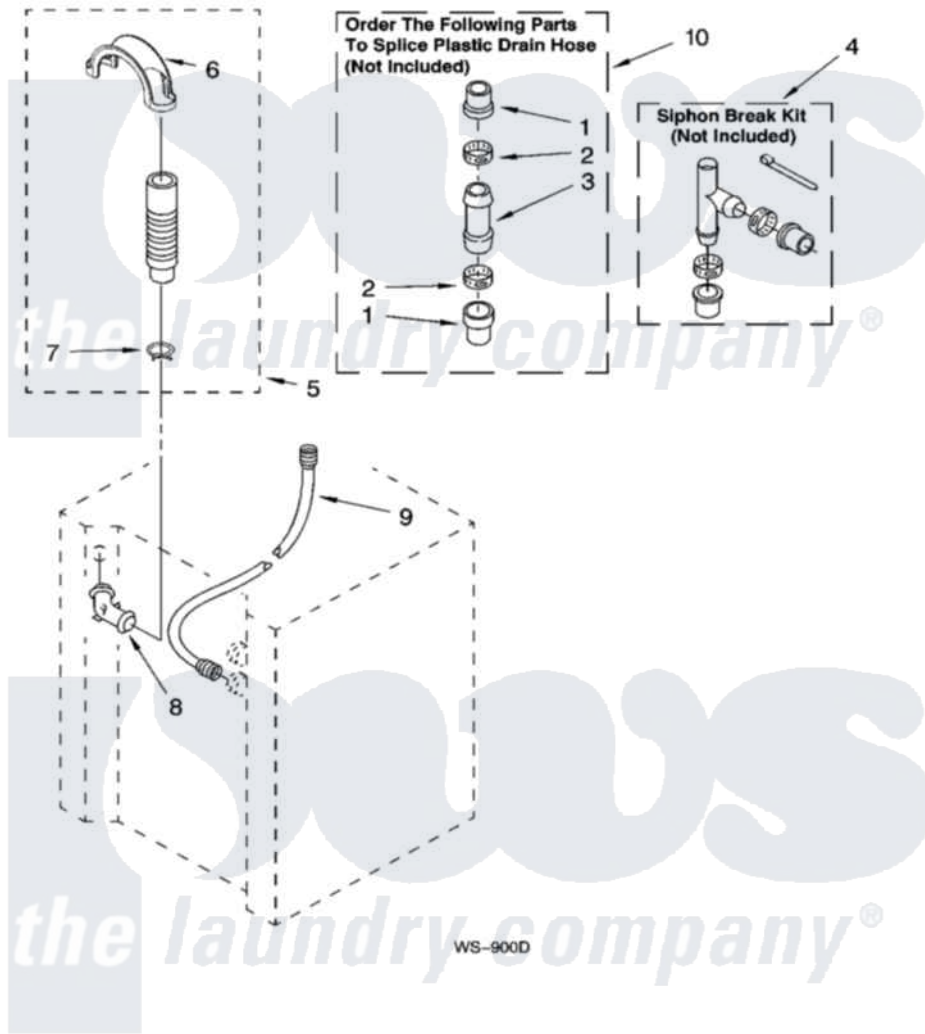

# Whirlpool WET3300SQ0 13 - WATER SYSTEM PARTS

## WATER SYSTEM PARTS

For Model: WET3300SQ0  
(Designer White)

W10120216

19

Whirlpool Residential Whirlpool WET3300SQ0 Washer/Dryer Parts Parts Diagram 13 - WATER SYSTEM PARTS  
Click on the part number to view part

Item	Original Part Number	Replaced By	Status	Part Description
1	<a href="#">285321</a>			Water System Parts
2	65349	<a href="#">285655</a>		Clamp, Hose
3	<a href="#">16272</a>			Connector, Straight
4	<a href="#">285320</a>			Water System Parts
5	661575	<a href="#">285664</a>		Hose
"	<a href="#">W10108350</a>			Hose, Corrugated Plastic Drain
"	661577	<a href="#">285666</a>		Hose
6	<a href="#">8577378</a>			U-Bend, Drain Hose
7	<a href="#">3357331</a>			Clamp, Drain
8	356739	<a href="#">8557915</a>		Connector, Hose
9	3354858	<a href="#">89503</a>		Hose-Inlet
10	<a href="#">285442</a>			Water System Parts