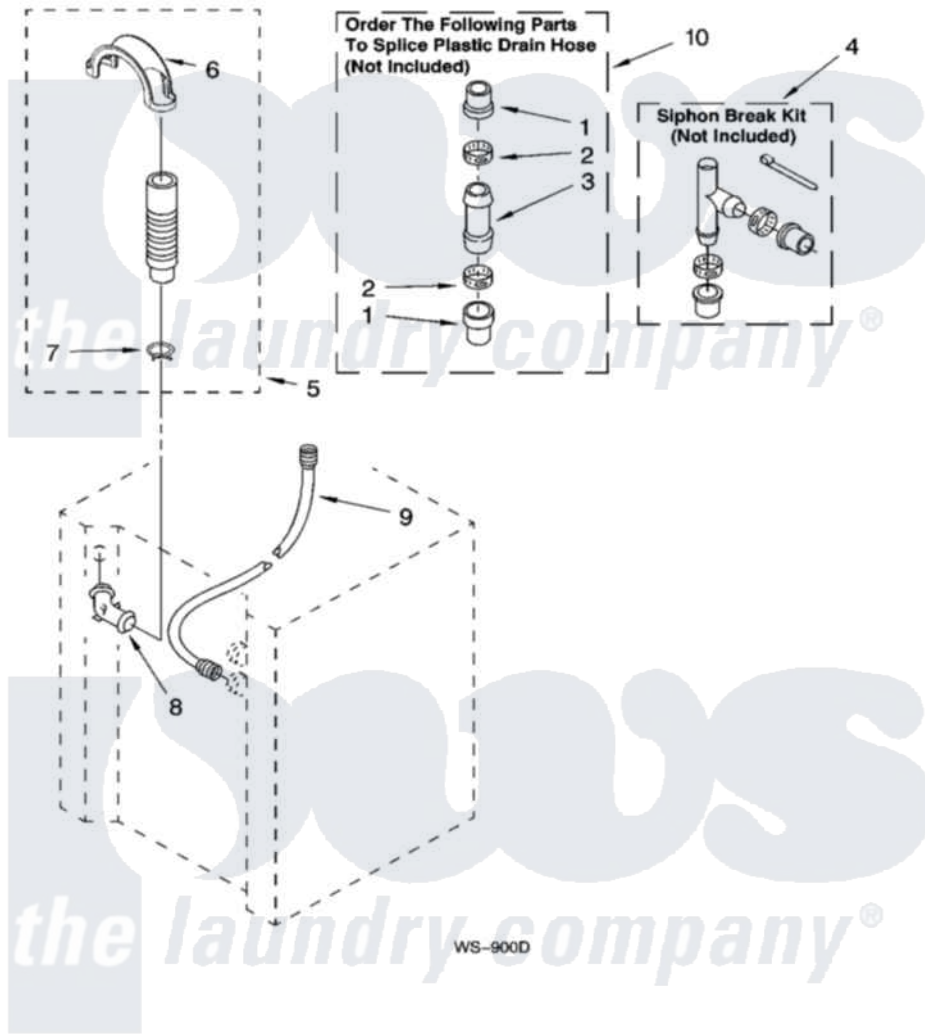

Whirlpool WET3300SQ1 13 - WATER SYSTEM PARTS

WATER SYSTEM PARTS

For Model: WET3300SQ1
(Designer White)

W10143355

19

Whirlpool Residential Whirlpool WET3300SQ1 Washer/Dryer Parts Parts Diagram 13 - WATER SYSTEM PARTS
Click on the part number to view part

Item	Original Part Number	Replaced By	Status	Part Description
1	285321			Water System Parts
2	65349	285655		Clamp, Hose
3	16272			Connector, Straight
4	285320			Water System Parts
5	661575	285664		Hose
"	W10108350			Hose, Corrugated Plastic Drain
"	661577	285666		Hose
6	8577378			U-Bend, Drain Hose
7	3357331			Clamp, Drain
8	356739	8557915		Connector, Hose
9	3354858	89503		Hose-Inlet
10	285442			Water System Parts