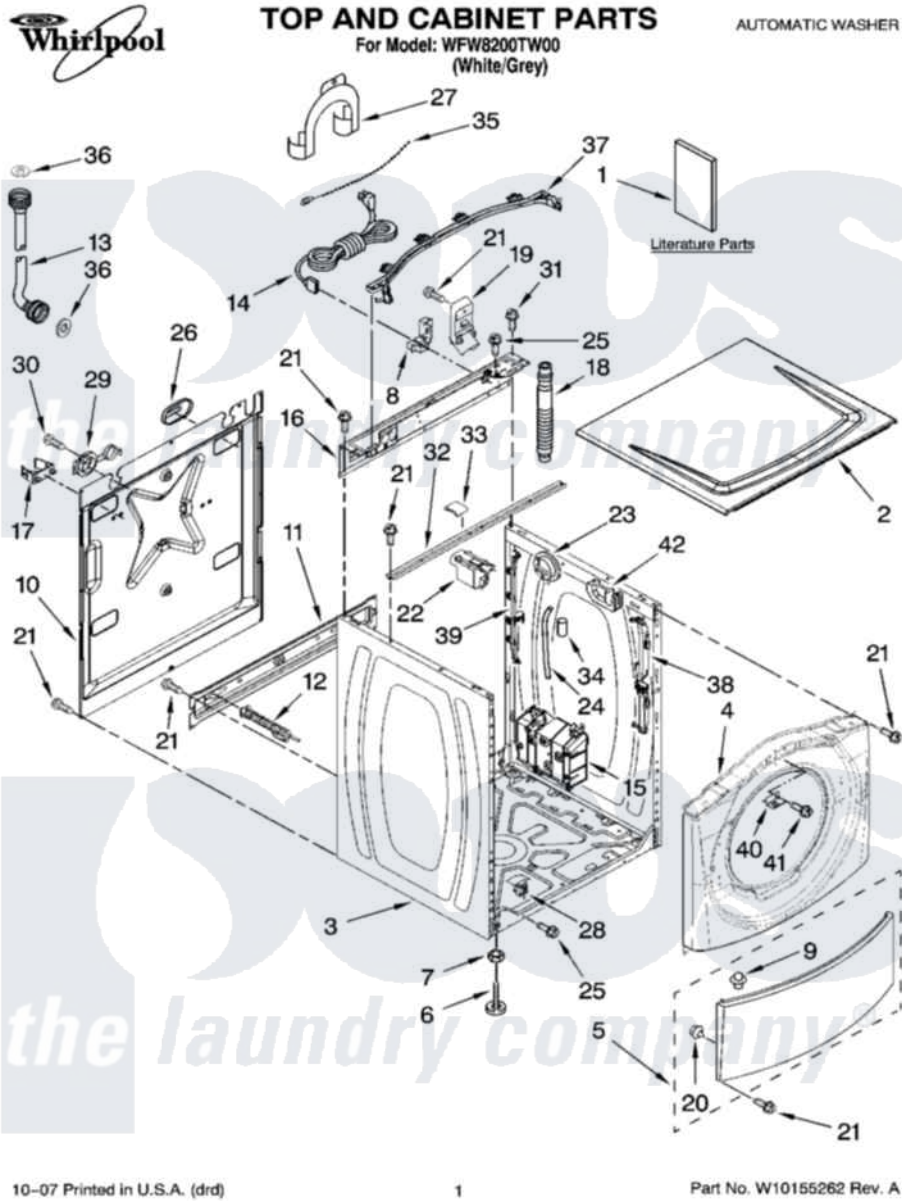

Whirlpool WFW8200TW00 01 - TOP AND CABINET PARTS

10-07 Printed in U.S.A. (drd)

1

Part No. W10155262 Rev. A

Whirlpool Residential Whirlpool WFW8200TW00 Washer Parts Parts Diagram 01 - TOP AND CABINET PARTS
 Click on the part number to view part

Item	Original Part Number	Replaced By	Status	Part Description
1	W10136944		Not Available	Use & Care Guide
"	W10138094		Not Available	Tech Sheet
"	W10136942		Not Available	Energy Guide
"	W10138093		Not Available	Quick Start Guide
2	8540716	W10303994		Top
3	8540548	W10410294		Cabinet
4	8540572	8540746		Panel
5	8540813	8540664		Toe Panel
6	W10121677	W10245373		Foot, Leveling
7	3359452			Nut, Lock
8	W10110676	8182635		Strain Relief
9	8518891			Rivet
10	8540582			Panel, Rear
11	8540583	W10189659		Brace, Transport
12	8540199	W10285622		Bolt
13	8571377	89503		Hose-Inlet

"	8571378	89503	Hose-Inlet
14	W10029820		Cord, Power
15	8540135	W10197864	Motor Control Unit
16	8540974		Brace, Rear
17	8540093		Clamp, Tube Transportation
18	W10114608		Hose, Drain
19	8540607		Retainer, Hose Outlet
20	238614		Bumper And Isolation
21	W10015090	489442	Screw 3 2217757 Roller, Front
22	8540230	W10339736	Filter, Interference
23	8540224	W10163980	Switch, Pressure
24	8540294		Hose, Pressure Switch
25	8540479		Screw, Grounding
26	8540268		Cover, Transport
27	8540021	W10280024	U-Bend, Drain Hose
28	W10085220		Microswitch
29	8540728	8182699	Grommet, Cord Support
30	8540727	8182201	Screw, 3 X 8 mm
31	8540329		Screw, 8-18 X 7/16
32	8540720		Brace, Top
33	8283273		Damper, Brace
34	2161302	2162499	Sleeve, Suction Line
35	3347868	W10339879	Tie, Cable
36	16123		Washer Inlet-Hose Miscellaneous Parts Must be Ordered Separately.
37	8540290	W10168548	Harness Channel, Top Rear
38	8540288	W10168546	Harness Channel, Side Front
39	8540289	W10168547	Harness Channel, Side Rear
40	8540669		Bracket, Console Retainer
41	8533954	98006631	Screw
42	8540643		Bracket, Spring