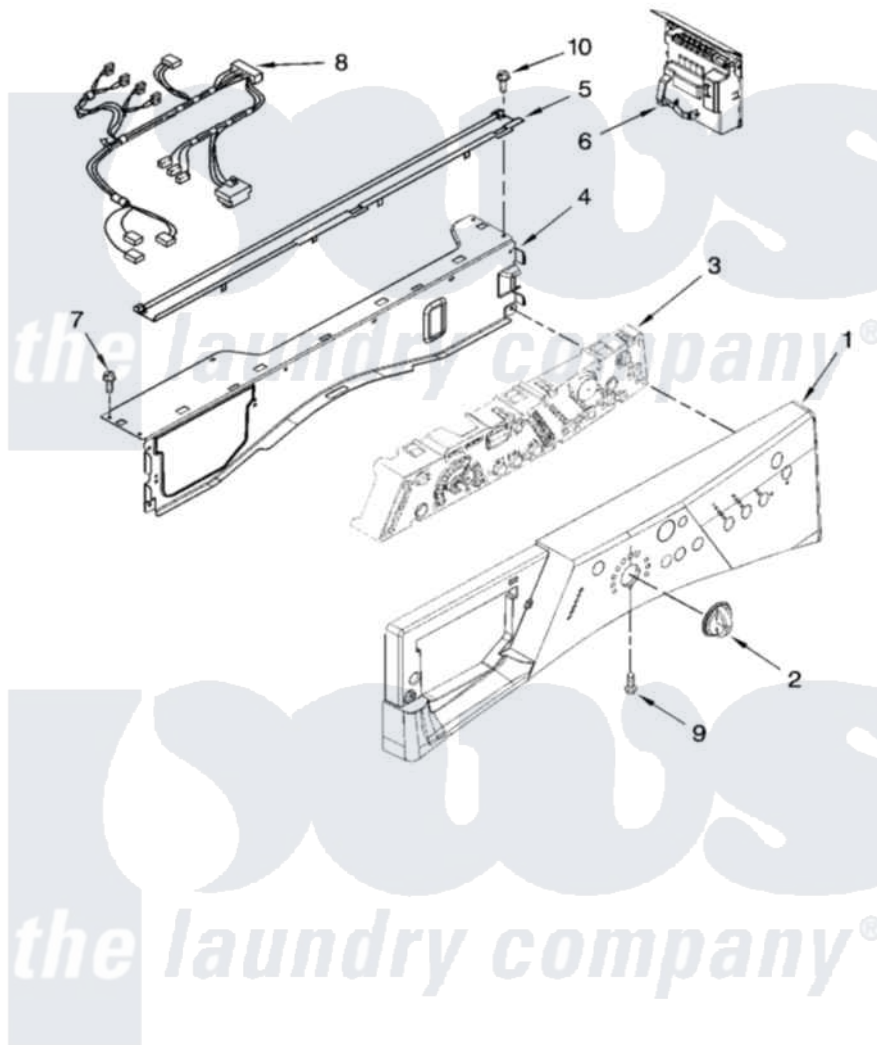

Whirlpool WFW8300SW02 03 - CONTROL PANEL PARTS

CONTROL PANEL PARTS

For Model: WFW8300SW02
(White/Grey)

4

W10121969

Whirlpool [Residential Whirlpool WFW8300SW02 Washer Parts](#) Parts Diagram 03 - CONTROL PANEL PARTS
Click on the part number to view part

Item	Original Part Number	Replaced By	Status	Part Description
1	W10099593			Panel, Control
2	8574963			Knob, Control
3	8571903			User Interface
4	8540558	W10240776		Brace, Top Front
5	8540839			Channel, Water
6	W10110072	W10205839		Control-Elec
7	3390647	488729		Screw
8	W10118622	W10169929		Harness, Wiring
9	8540282	8181661		Screw, Actuator
10	W10015090	489442		Screw 3 2217757 Roller, Front