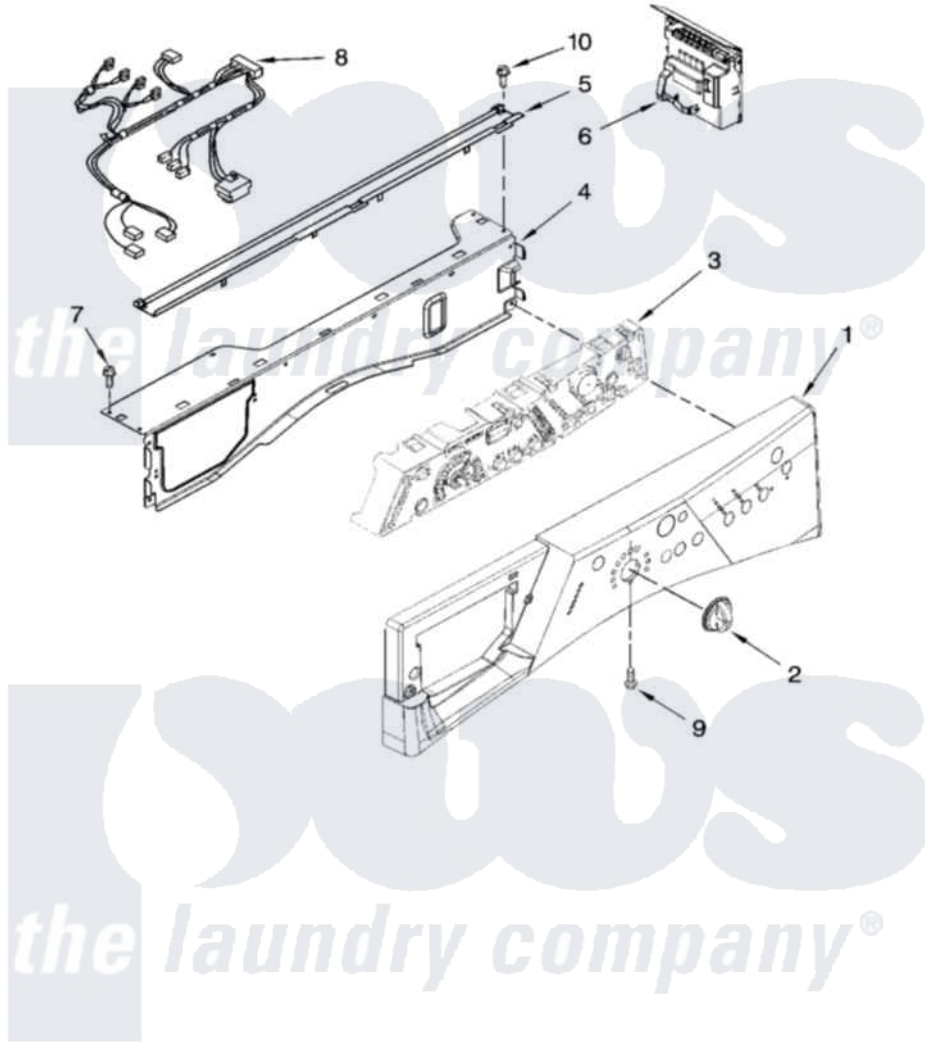

Whirlpool WFW8300SW03 03 - CONTROL PANEL PARTS

CONTROL PANEL PARTS

For Model: WFW8300SW03
(White/Grey)

4

W10168165

Whirlpool [Residential Whirlpool WFW8300SW03 Washer Parts](#) Parts Diagram 03 - CONTROL PANEL PARTS
Click on the part number to view part

Item	Original Part Number	Replaced By	Status	Part Description
1	W10099593			Panel, Control
2	8574963			Knob, Control
3	8571903			User Interface
4	8540558	W10240776		Brace, Top Front
5	8540839			Channel, Water
6	W10160252	W10205839		Control-Elec
7	3390647	488729		Screw
8	W10118622	W10169929		Harness, Wiring
9	8540282	8181661		Screw, Actuator
10	W10015090	489442		Screw 3 2217757 Roller, Front