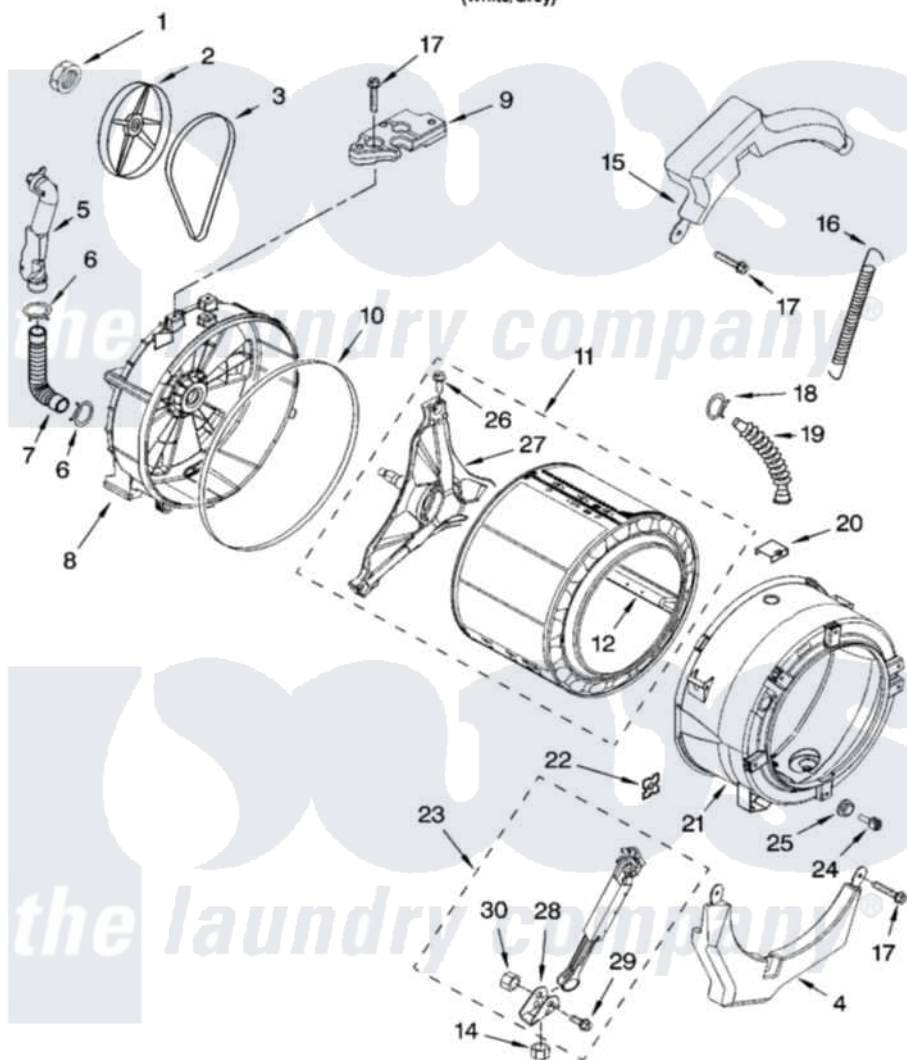

Whirlpool WFW8300SW1 06 - TUB AND BASKET PARTS, OPTIONAL PARTS (NOT INCLUDED)

TUB AND BASKET PARTS

For Model: WFW8300SW1
(White/Grey)

W10112270

7

Whirlpool [Residential Whirlpool WFW8300SW1 Washer Parts](#) Parts Diagram 06 - TUB AND BASKET PARTS, OPTIONAL PARTS (NOT INCLUDED).
Click on the part number to view part

Item	Original Part Number	Replaced By	Status	Part Description
1	8533999	W10283361		Nut, Pulley
2	8540088C			Pulley
3	8540101			Belt, Drive
4	8540600	W10200297		Counterwgt
5	8540737	W10112169		Pipe, Ventilation
6	8540010	W10208156		Clamp
7	8540019			Hose, Exhaust
8	8540446	280251		Tub-Outer
9	8540602			Counterweight, Rear
10	8540090	W10111158		Gasket
11	8540451			Basket, Complete
12	8540456			Baffle, Tub
14	8534084			Nut, Shock Absorber Mounting
15	8540598	W10200296		Counterwgt
16	W10010360	280159		Spring

17	8540292	W10182109	Screw-Kit
18	3363365		Clamp, Hose
19	8540015		Hose, Exhaust
20	8540092		Clamp, Tub
21	8540449	280251	Tub-Outer
22	8540072	8182512	Nut, Push-In
23	8540852	W10480711	Shock-Absr
24	8540226	8181705	Ntc
25	8540766		Seal, Rubber
26	8540382		Screw
27	8540457	W10202464	Crosspiece Assembly
28	8540940		Bracket, Shock Absorber Mounting
29	8540841		Bolt, Shock Brkt.
30	8540842		Nut, Shock Brkt.
	72017		Paint, Touch-Up
"	350938		Paint, Pressurized Spray B
"	350930		Paint, Pressurized Spray B
"	799344		Paint, Touch-Up)
"	BLANK	Not Available	ACCESSORY PARTS
"	285863		Water System Parts