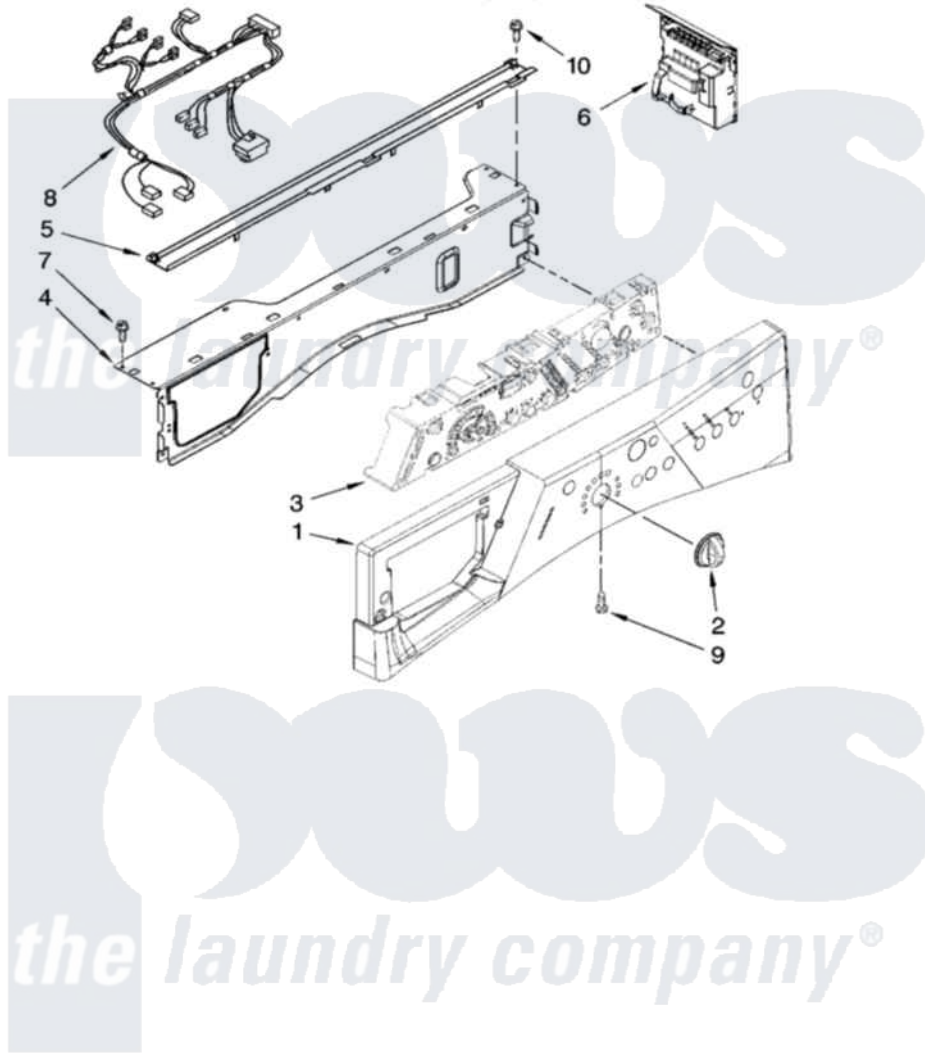

Whirlpool WFW8400TB01 03 - CONTROL PANEL PARTS

CONTROL PANEL PARTS

For Model: WFW8400TB01
(Black)

4

W10205315

Whirlpool [Residential Whirlpool WFW8400TB01 Washer Parts](#) Parts Diagram 03 - CONTROL PANEL PARTS
Click on the part number to view part

Item	Original Part Number	Replaced By	Status	Part Description
1	W10131963			Panel, Control
2	W10129067			Knob, Control
3	W10149382			User Interface
4	W10161692	W10240776		Brace, Top Front
5	8540839			Channel, Water
6	W10160253	W10205841		Control-Elec
7	3390647	488729		Screw
8	W10184856			Harness, Wiring
9	8540282	8181661		Screw, Actuator
10	W10015090	489442		Screw 3 2217757 Roller, Front