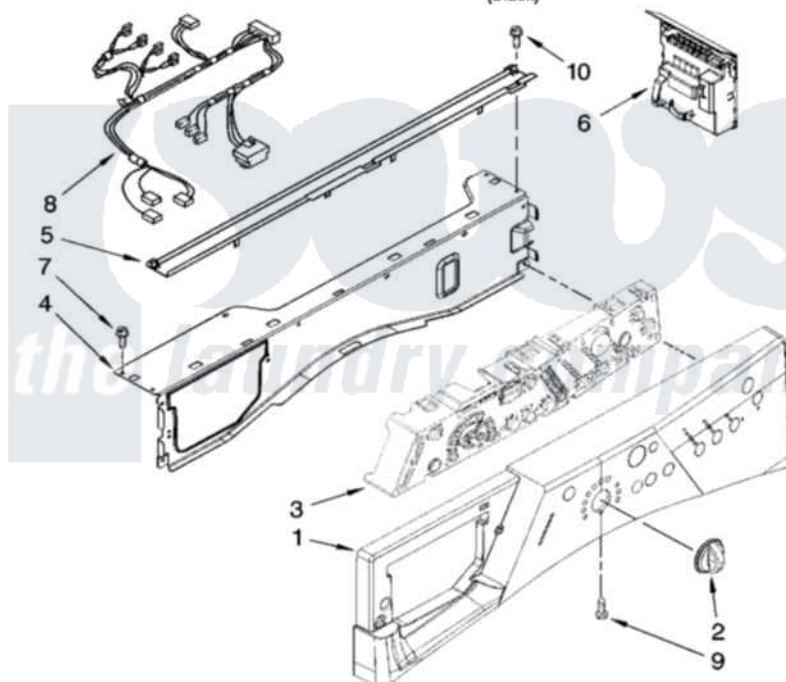

Whirlpool WFW8400TB02 03 - CONTROL PANEL PARTS

CONTROL PANEL PARTS

For Model: WFW8400TB02

(Black)

4

W10238204

Whirlpool Residential Whirlpool WFW8400TB02 Washer Parts Parts Diagram 03 - CONTROL PANEL PARTS

[Click on the part number to view part](#)

Item	Original Part Number	Replaced By	Status	Part Description
1	W10131963			Panel, Control
2	W10129067			Knob, Control
3	W10149382			User Interface
4	W10161692	W10240776		Brace, Top Front
5	8540839			Channel, Water
6	W10217410	W10246290		Control-Elec
7	3390647	488729		Screw
8	W10201876			Harness, Wiring
9	8540282	8181661		Screw, Actuator
10	W10015090	489442		Screw 3 2217757 Roller, Front