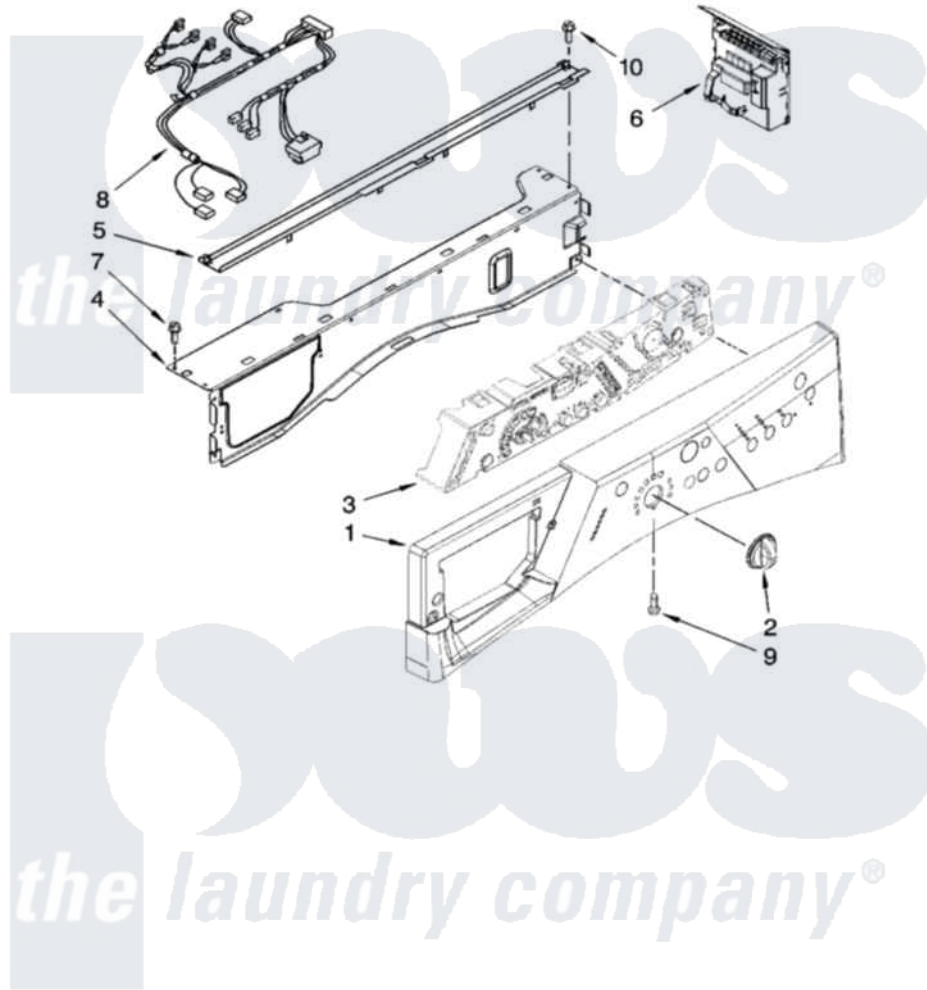

Whirlpool WFW8400TW02 03 - CONTROL PANEL PARTS

CONTROL PANEL PARTS

For Model: WFW8400TW02
(White)

4

W10205314

Whirlpool Residential Whirlpool WFW8400TW02 Washer Parts Parts Diagram 03 - CONTROL PANEL PARTS
Click on the part number to view part

Item	Original Part Number	Replaced By	Status	Part Description
1	W10132001			Panel, Control
2	8574963			Knob, Control
3	8574920			User Interface
4	8540558	W10240776		Brace, Top Front
5	8540839			Channel, Water
6	W10160253	W10205841		Control-Elec
7	3390647	488729		Screw
8	W10184856			Harness, Wiring
9	8540282	8181661		Screw, Actuator
10	W10015090	489442		Screw 3 2217757 Roller, Front