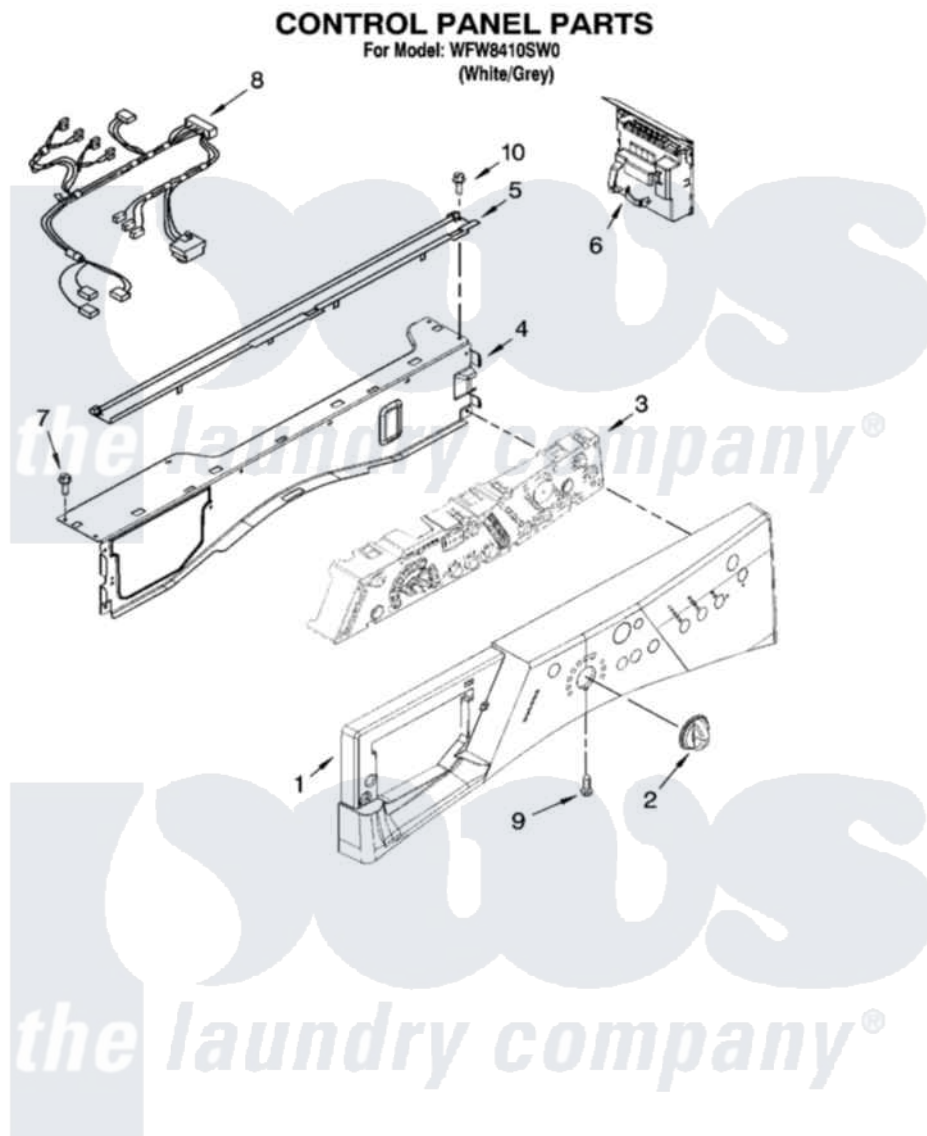

Whirlpool WFW8410SW0 03 - CONTROL PANEL PARTS

4

8181405

Whirlpool [Residential Whirlpool WFW8410SW0 Washer Parts](#) Parts Diagram 03 - CONTROL PANEL PARTS
Click on the part number to view part

Item	Original Part Number	Replaced By	Status	Part Description
1	8571908	W10099594		Panel, Control
2	8574974	8574963		Knob, Control
3	8571919			User Interface
4	8540558	W10240776		Brace, Top Front
5	8540839			Channel, Water
6	W10063510	W10205842		Control-Elec
7	3390647	488729		Screw
8	8540882	W10184855		Harness, Wiring
9	8540282	8181661		Screw, Actuator
10	W10015090	489442		Screw 3 2217757 Roller, Front