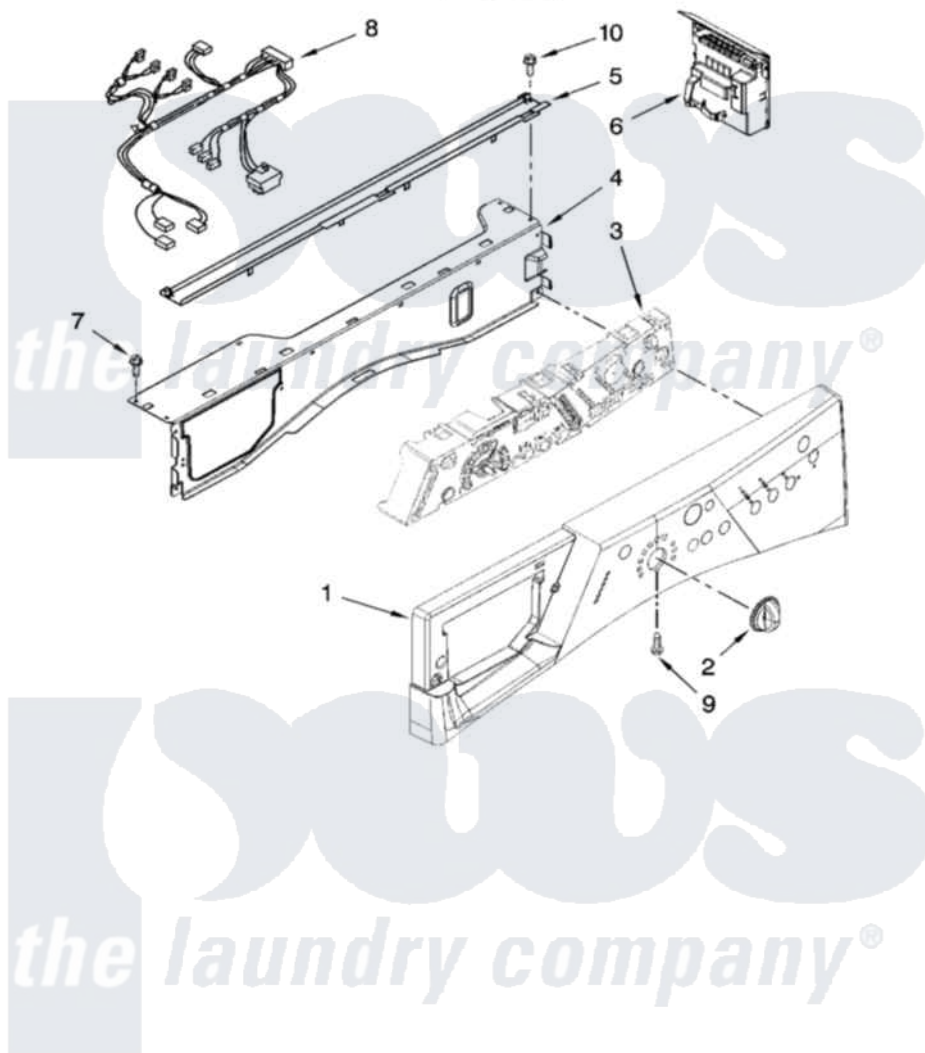

# Whirlpool WFW8500SR03 03 - CONTROL PANEL PARTS

## CONTROL PANEL PARTS

For Model: WFW8500SR03  
(White/Metallic)

4

W10205679

Whirlpool [Residential Whirlpool WFW8500SR03 Washer Parts](#) Parts Diagram 03 - CONTROL PANEL PARTS  
Click on the part number to view part

Item	Original Part Number	Replaced By	Status	Part Description
1	<a href="#">W10099592</a>			Panel, Control
2	<a href="#">8574964</a>			Knob, Assembly
3	<a href="#">8574920</a>			User Interface
4	W10161692	<a href="#">W10240776</a>		Brace, Top Front
5	<a href="#">8540839</a>			Channel, Water
6	W10160253	<a href="#">W10205841</a>		Control-Elec
7	3390647	<a href="#">488729</a>		Screw
8	<a href="#">W10184856</a>			Harness, Wiring
9	8540282	<a href="#">8181661</a>		Screw, Actuator
10	W10015090	<a href="#">489442</a>		Screw 3 2217757 Roller, Front