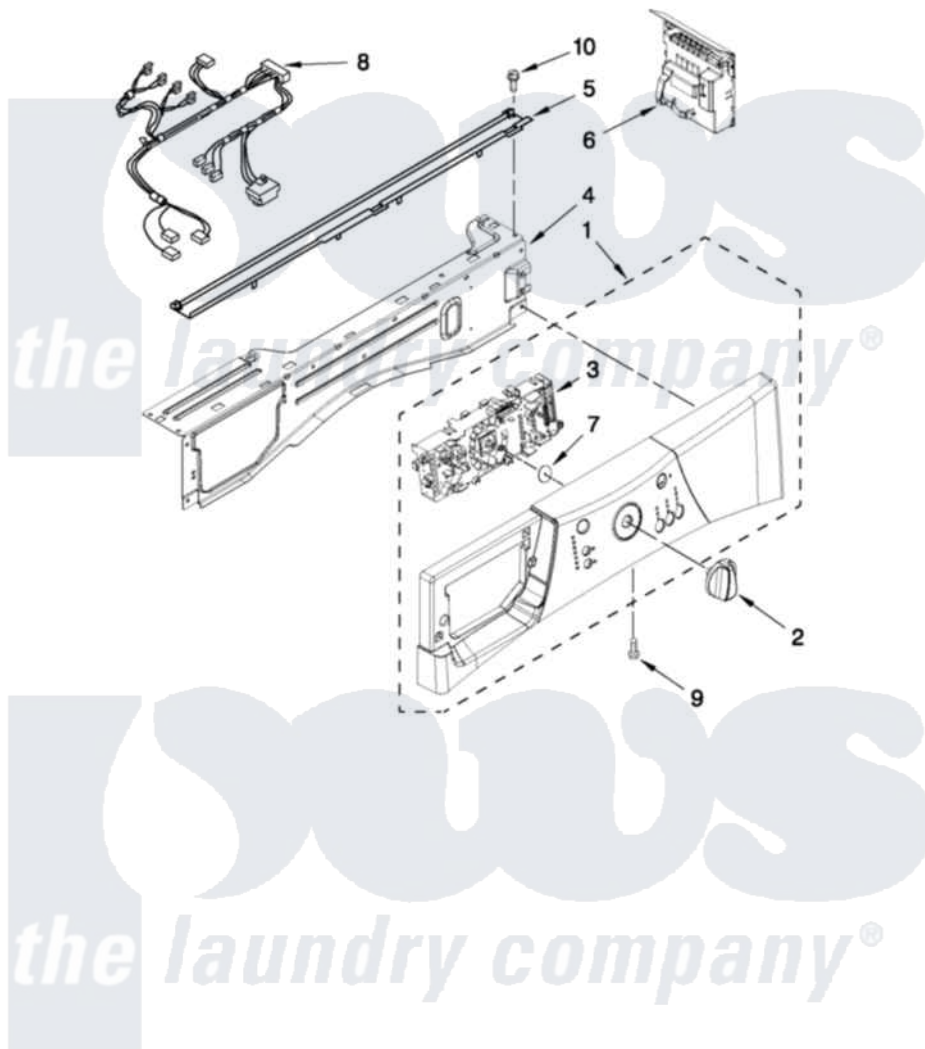

Whirlpool WFW9150WW02 03 - CONTROL PANEL PARTS

CONTROL PANEL PARTS

For Model: WFW9150WW02
(White)

FOR ORDERING INFORMATION REFER TO PARTS PRICE LIST

4

W10363994

Whirlpool [Residential Whirlpool WFW9150WW02 Washer Parts](#) Parts Diagram 03 - CONTROL PANEL PARTS

[Click on the part number to view part](#)

Item	Original Part Number	Replaced By	Status	Part Description
1	W10325312			Console
2	W10236098			Knob
3	W10212765			User Interface
4	W10240776			Brace, Top Front
5	8540839			Channel, Water
6	W10315854			Microcomputer, Machine Control
7	8572039			Seal, User Interface
8	W10323099			Harness, Main Wiring
9	8540282	8181661		Screw, Actuator
10	W10015090	489442		Screw 3 2217757 Roller, Front