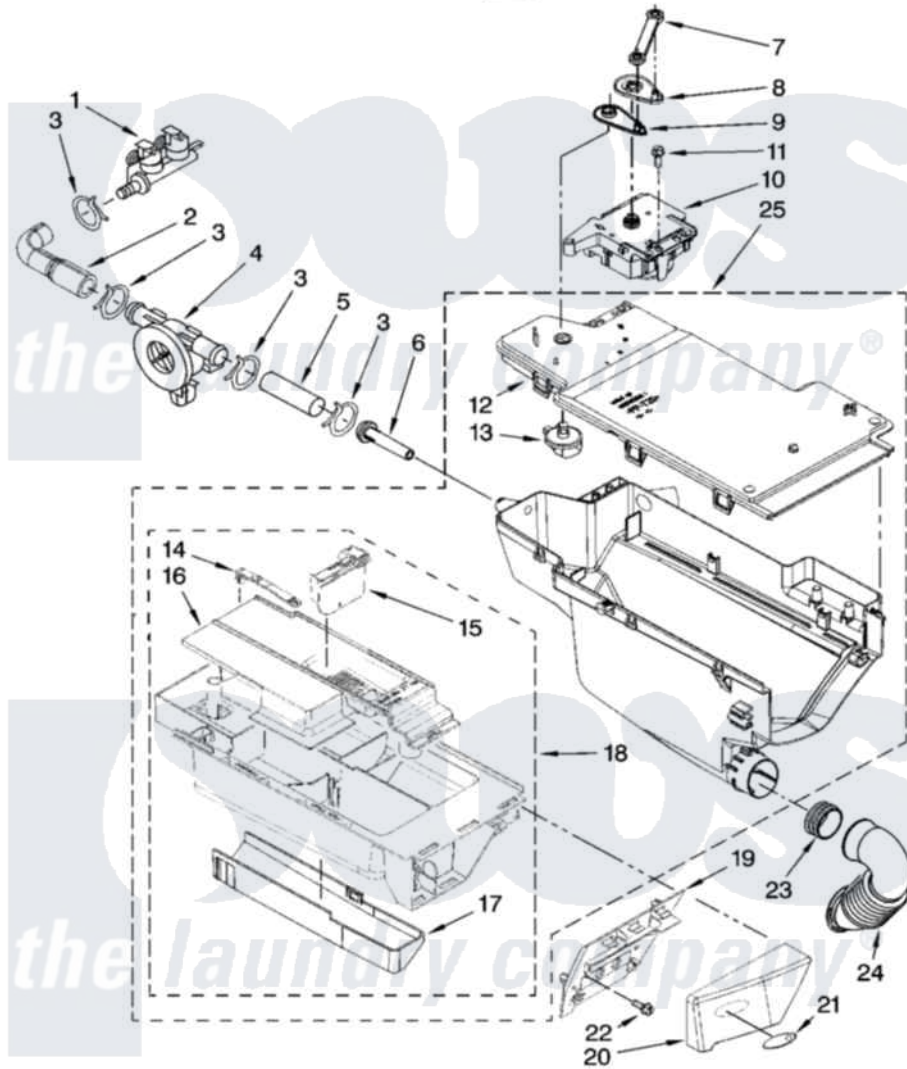

# Whirlpool WFW9200SQ00 04 - DISPENSER PARTS

## DISPENSER PARTS

For Model: WFW9200SQ00  
(White)

W10114871

5

Whirlpool Residential Whirlpool WFW9200SQ00 Washer Parts Parts Diagram 04 - DISPENSER PARTS  
Click on the part number to view part

Item	Original Part Number	Replaced By	Status	Part Description
1	<a href="#">8182862</a>			Valve, Inlet
2	<a href="#">8183182</a>			Hose, Flowmeter
3	8181751	<a href="#">489503</a>		Clamp
4	8181696	<a href="#">W10110225</a>		Flowmeter
5	<a href="#">8183180</a>			Hose, Inlet Nozzle
6	<a href="#">8183181</a>			Nozzle, Inlet
7	<a href="#">8183183</a>			Lever, Water Distribution
8	<a href="#">8183184</a>			Cam, Actuator
9	8183185	<a href="#">W10161052</a>		Lever, Water Distribution
10	8183186	<a href="#">W10352973</a>		Actuator
11	<a href="#">8181661</a>			Screw, Actuator
12	8183178	<a href="#">W10164400</a>		Plate, Distribution
13	<a href="#">8181712</a>			Nozzle, Distribution
14	<a href="#">8181721</a>			Hook, Drawer
15	<a href="#">W10121596</a>			Separator, With Selection Slider
16	<a href="#">W10121598</a>			Syphon, Bleach/Softener

17	<a href="#">8183179</a>		Cover, Detergent Drawer
18	<a href="#">8183173</a>		Drawer, Detergent
19	8183238	<a href="#">W10156617</a>	Bracket, Handle Fixation
20	8183234	<a href="#">280214</a>	Handle
21	<a href="#">8183253</a>		Medallion
22	<a href="#">8182214</a>		Screw
23	<a href="#">8181747</a>		Seal
24	<a href="#">8181718</a>		Tube, Dispenser To Bellow
25	8183175	<a href="#">W10157886</a>	Dispenser, Complete