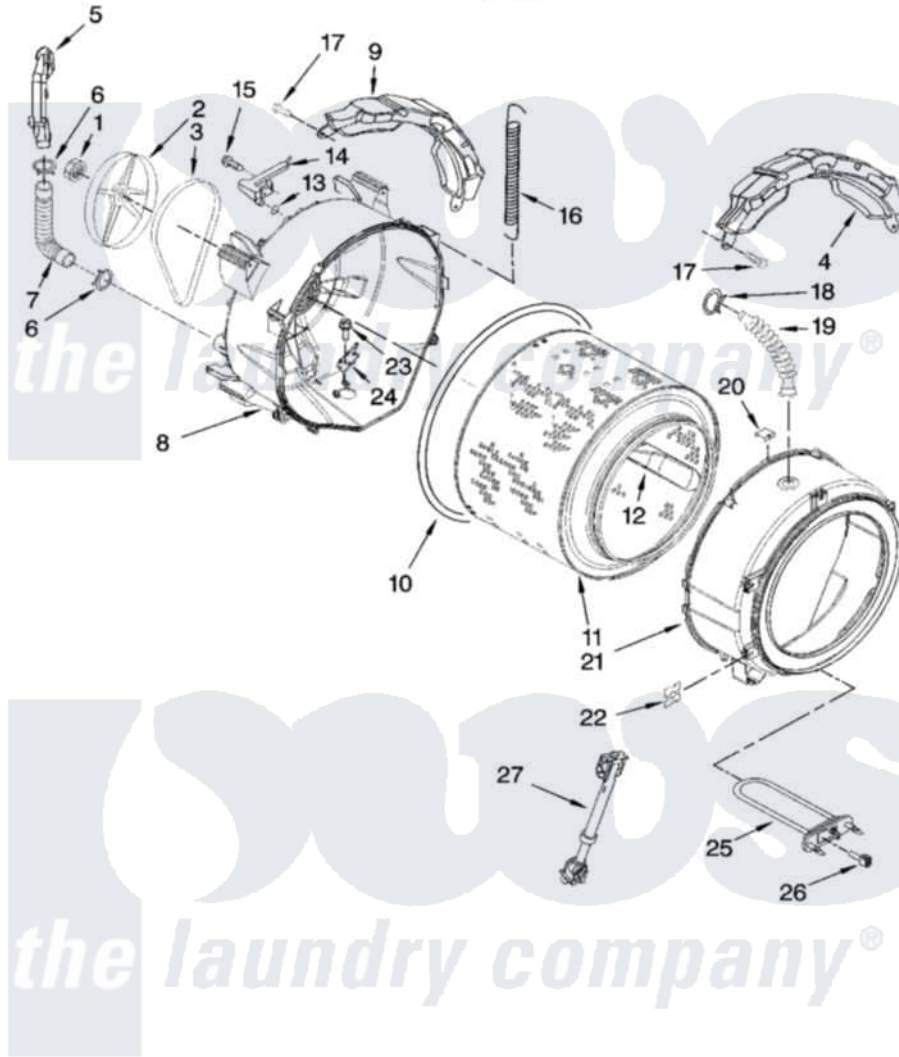

Whirlpool WFW9200SQ00 05 - TUB AND BASKET PARTS

TUB AND BASKET PARTS

For Model: WFW9200SQ00
(White)

W10114871

7

Whirlpool Residential Whirlpool WFW9200SQ00 Washer Parts Parts Diagram 05 - TUB AND BASKET PARTS
Click on the part number to view part

Item	Original Part Number	Replaced By	Status	Part Description
1	8182132	W10283361		Nut, Pulley
2	8182650			Pulley
3	8183269	W10388414		Belt
4	8181645	W10008880		Counterweight, Front
5	8181744			Pipe, Ventilation
6	8181746	W10208156		Clamp
7	8181743			Hose, Exhaust
8	8182284	W10253864		Tub-Outer
9	8181913	W10008870		Counterweight, Rear
10	8181673			Gasket, Tub
11	8182232	W10250573		Basket, Complete
12	8182233			Baffle, Basket
13	8181748	W10250553		O-Ring, Air Trap
14	8181731			Airtrap
15	8181785			Screw
16	8182814			Spring, Suspension

17	8181647	W10182109	Screw-Kit
18	8181742	3367052	Clamp, Hose
19	8183187	8540015	Hose, Exhaust
20	8181667	8540092	Clamp, Tub
21	8182312	285981	Tub-Outer
22	8182512		Nut, Push-In
23	8182214		Screw
24	8181686	W10250558	Bracket, Heater Support
25	8182666		Element, Heating
26	8181705		Ntc
27	8182812		Shock Absorber