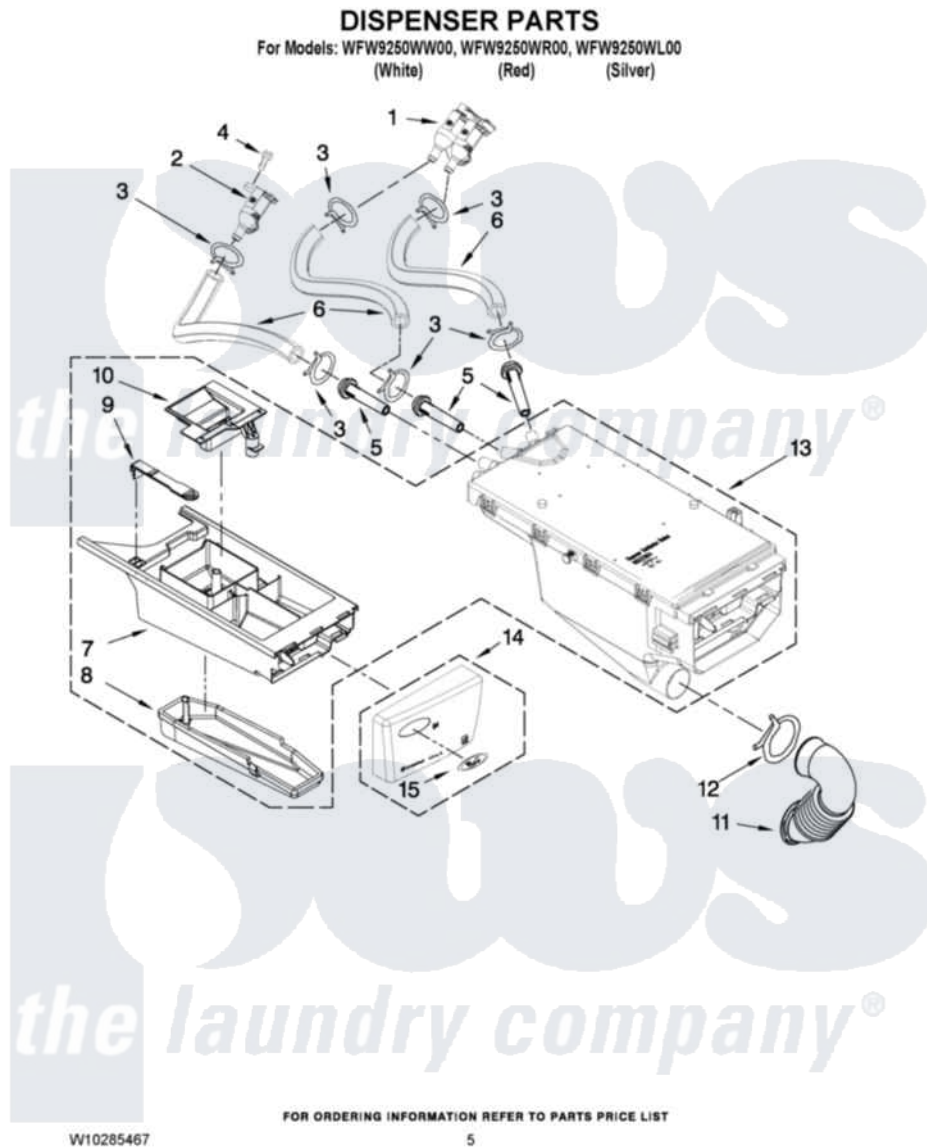

# Whirlpool WFW9250WR00 04 - DISPENSER PARTS

Whirlpool [Residential Whirlpool WFW9250WR00 Washer Parts](#) Parts Diagram 04 - DISPENSER PARTS  
Click on the part number to view part

Item	Original Part Number	Replaced By	Status	Part Description
1	<a href="#">W10212596</a>			Valve, Water Inlet
2	<a href="#">W10212598</a>			Valve, Water Inlet
3	370450	<a href="#">596669</a>		Clamp, Manifold
4	<a href="#">W10137456</a>			Screw, 8-18 X 1/2
5	8540042	<a href="#">8183181</a>		Nozzle, Inlet
6	<a href="#">W10212611</a>			Hose, Valve To Dispenser
7	<a href="#">8540402</a>			Drawer, Detergent
8	<a href="#">8540399</a>			Cover, Detergent Drawer
9	W10003170	<a href="#">8181721</a>		Hook, Drawer
10	<a href="#">8540429</a>			Siphon, Bleach/Softener
11	<a href="#">8540063</a>			Hose, Dispenser To Tub
12	<a href="#">8281276</a>			Clamp, Hose
13	W10212602	<a href="#">W10399327</a>		Dispenser, Complete
14	<a href="#">W10212806</a>			Handle, Drawer
"	<a href="#">W10253396</a>			Handle, Drawer
"	<a href="#">W10253394</a>			Handle, Drawer