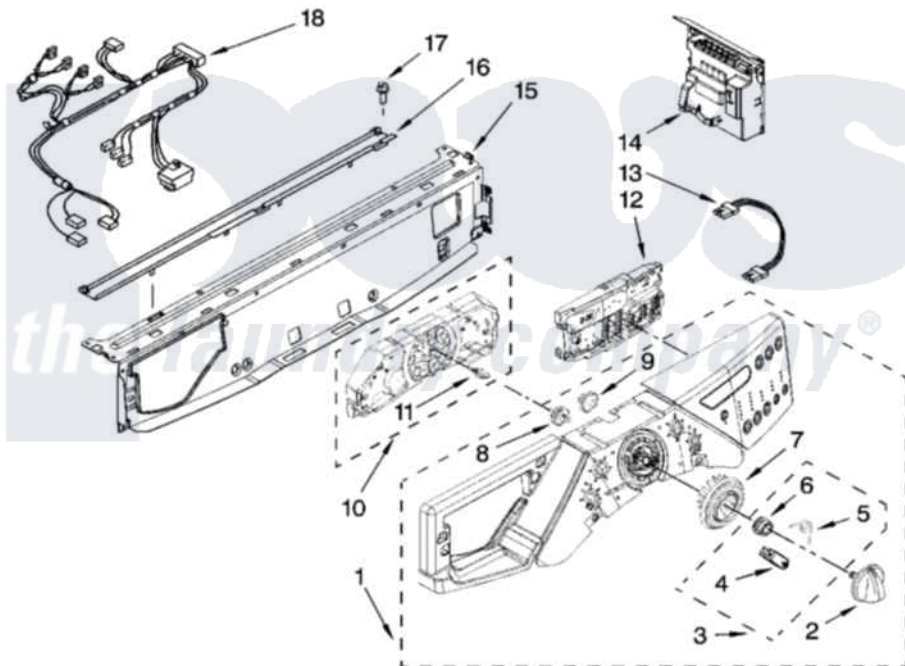

Whirlpool WFW9400SB01 03 - CONTROL PANEL PARTS

CONTROL PANEL PARTS

For Models: WFW9400SW01, WFW9400SB01, WFW9400ST01, WFW9400SZ01, WFW9400SU01
(White/Chrome) (Black/Chrome) (Biscuit/Gold) (White/Blue) (Ultimate Silver)

4

W10169558

Whirlpool [Residential Whirlpool WFW9400SB01 Washer Parts](#) Parts Diagram 03 - CONTROL PANEL PARTS

[Click on the part number to view part](#)

Item	Original Part Number	Replaced By	Status	Part Description
1	8183229			Panel, Control
"	8183230			Panel, Control
"	8183231			Panel, Control
"	8183232			Panel, Control
"	8183233			Panel, Control
2	W10131369			Knob, Control
"	W10131370			Knob, Control
"	W10131372			Knob, Control
"	W10131373			Knob, Control
"	W10131371			Knob, Control
3	W10133927			Wheel, Detent Kit
4	W10131661	W10133927		Wheel, Detent Kit
5	W10131377	W10133927		Wheel, Detent Kit
6	W10131378	W10133927		Wheel, Detent Kit
7	W10131376	W10012410		Knob, Light Ring
8	W10131381			Wheel, Encoder

9	W10131382	W10012440	Retainer-Snap
10	W10164402		User Interface, Center
11	8183177		Adapter, Encoder Wheel
12	W10168598	W10319813	Control-Elec
13	W10168511	8183254	Harness, Wiring
14	8183259		Microcomputer, Machine Control
15	8183203	W10059240	Brace, Front Top
16	8183204		Channel, Water
17	8181756	488729	Screw
18	8183266		Harness, Wiring