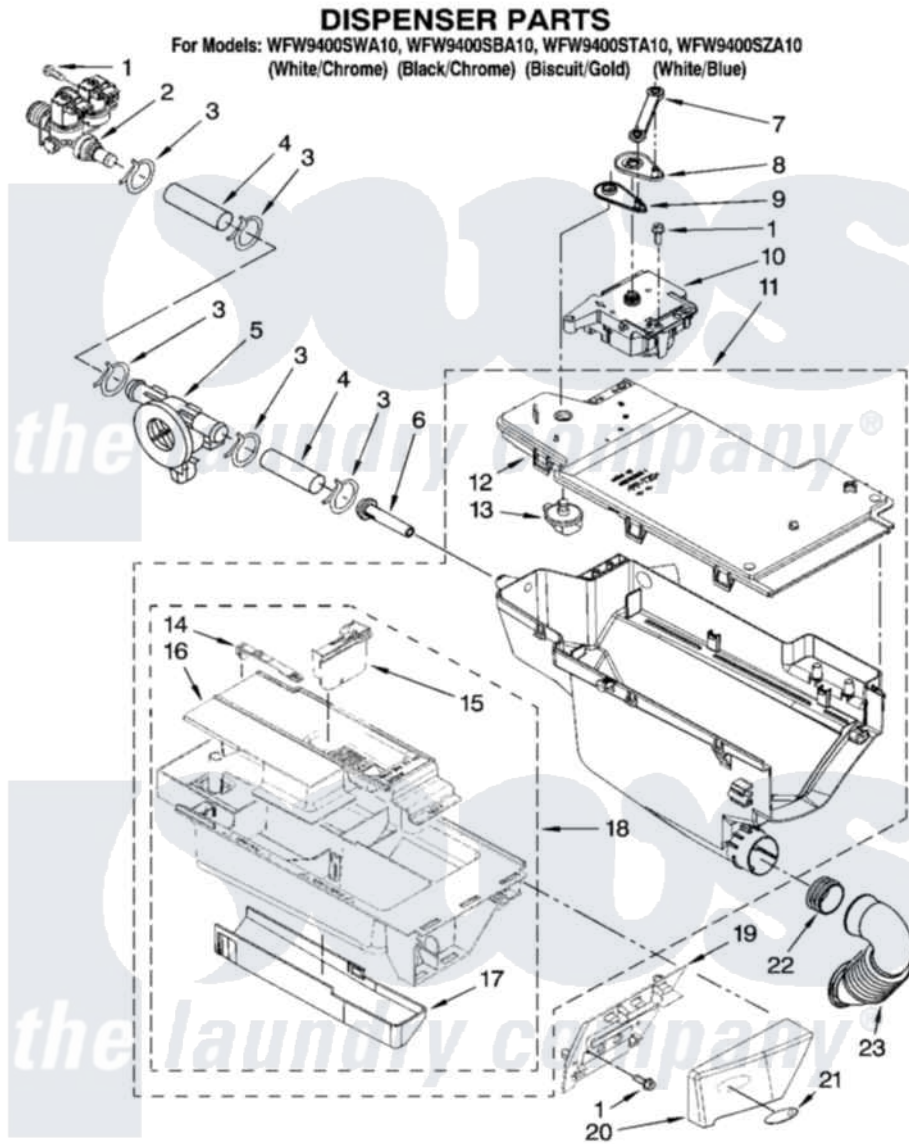

Whirlpool WFW9400STA10 04 - DISPENSER PARTS

W10130064

5

Whirlpool [Residential Whirlpool WFW9400STA10 Washer Parts](#) Parts Diagram 04 - DISPENSER PARTS
 Click on the part number to view part

Item	Original Part Number	Replaced By	Status	Part Description
1	8540282	8181661		Screw, Actuator
2	8540751			Valve, Water Inlet
3	370450	596669		Clamp, Manifold
4	W10003220			Hose, Flowmeter And Valve
5	W10110225			Flowmeter
6	8540042	8183181		Nozzle, Inlet
7	W10003830	8183183		Lever, Water Distribution
8	W10003190	8183184		Cam, Actuator
9	W10003180	W10161052		Lever, Water Distribution
10	W10065190	W10352973		Actuator
11	W10015450			Dispenser, Complete
12	W10005080	W10164400		Plate, Distribution
13	W10003110	8181712		Nozzle, Distribution
14	W10003170	8181721		Hook, Drawer
15	W10015200	W10121596		Separator, With Selection Slider
16	W10009120			Syphon, Bleach/Softener

17	W10003140	8183179	Cover, Detergent Drawer
18	W10114234		Drawer, Detergent
19	8183238	W10156617	Bracket, Handle Fixation
20	8183234	280214	Handle
"	8183235	280215	Handle
"	8183236	280216	Handle
21	3956001	8183253	Medallion
22	W10003360	8181747	Seal
23	W10005300	8181718	Tube, Dispenser To Bellow