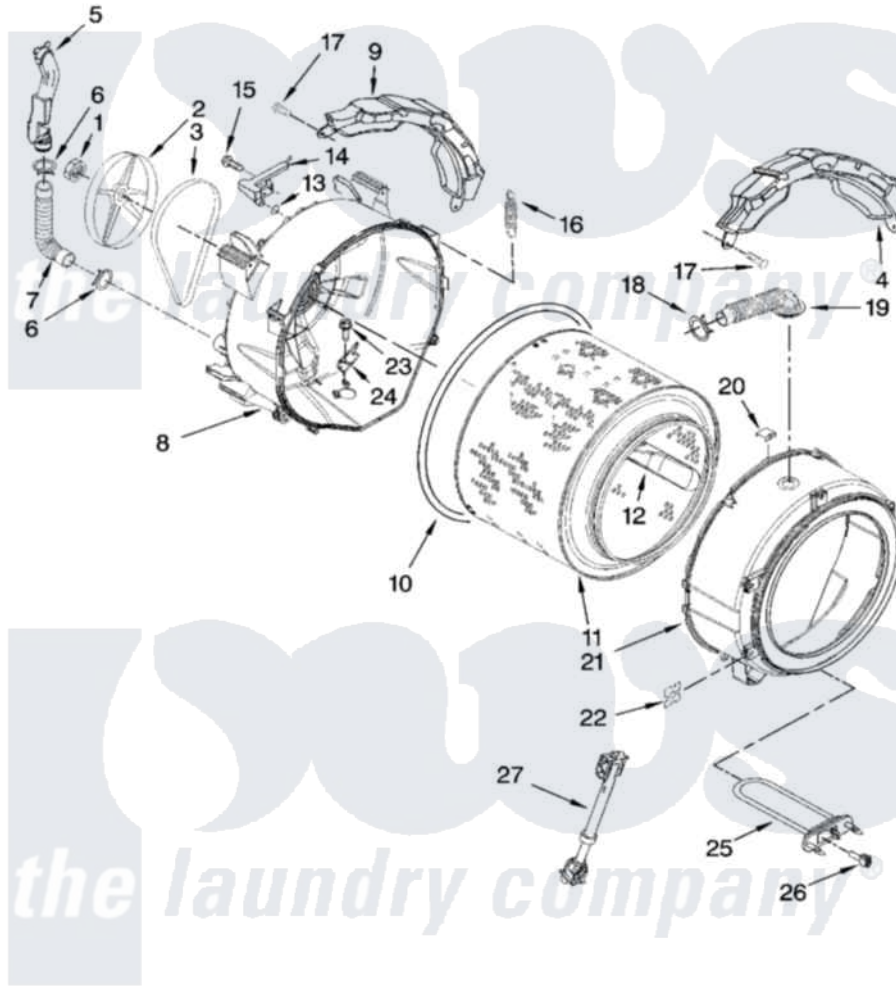

# Whirlpool WFW9400SU02 05 - TUB AND BASKET PARTS

## TUB AND BASKET PARTS

For Models: WFW9400SW02, WFW9400SB02, WFW9400ST02, WFW9400SZ02, WFW9400SU02  
(White/Chrome) (Black/Chrome) (Biscuit/Gold) (White/Blue) (Ultimate Silver)

W10252274

7

Whirlpool [Residential Whirlpool WFW9400SU02 Washer Parts](#) Parts Diagram 05 - TUB AND BASKET PARTS  
Click on the part number to view part

Item	Original Part Number	Replaced By	Status	Part Description
1	8181672	<a href="#">W10283361</a>		Nut, Pulley
2	<a href="#">8182650</a>			Pulley
3	8181670	<a href="#">W10388414</a>		Belt
4	8181645	<a href="#">W10008880</a>		Counterweight, Front
5	<a href="#">W10253670</a>			Pipe, Ventilation
6	<a href="#">W10208156</a>			Clamp
7	<a href="#">8181743</a>			Hose, Exhaust
8	W10253856	<a href="#">W10253866</a>		Tub-Outer
9	<a href="#">8181644</a>			Counterweight, Rear
10	<a href="#">8181673</a>			Gasket, Tub
11	W10250648	<a href="#">W10269756</a>		Basket
12	<a href="#">W10250572</a>			Baffle, Tub
13	<a href="#">W10250553</a>			O-Ring, Air Trap
14	<a href="#">8181731</a>			Airtrap
15	<a href="#">8181785</a>			Screw
16	<a href="#">8182814</a>			Spring, Suspension

17	8181647	<a href="#">W10182109</a>	Screw-Kit
18	8181742	<a href="#">3367052</a>	Clamp, Hose
19	8183187	<a href="#">8540015</a>	Hose, Exhaust
20	8181667	<a href="#">8540092</a>	Clamp, Tub
21	8182312	<a href="#">285981</a>	Tub-Outer
22	<a href="#">8182512</a>		Nut, Push-In
23	<a href="#">8182214</a>		Screw
24	<a href="#">W10250558</a>		Bracket, Heater Support
25	<a href="#">8182666</a>		Element, Heating
26	<a href="#">8181705</a>		Ntc
27	<a href="#">8182812</a>		Shock Absorber