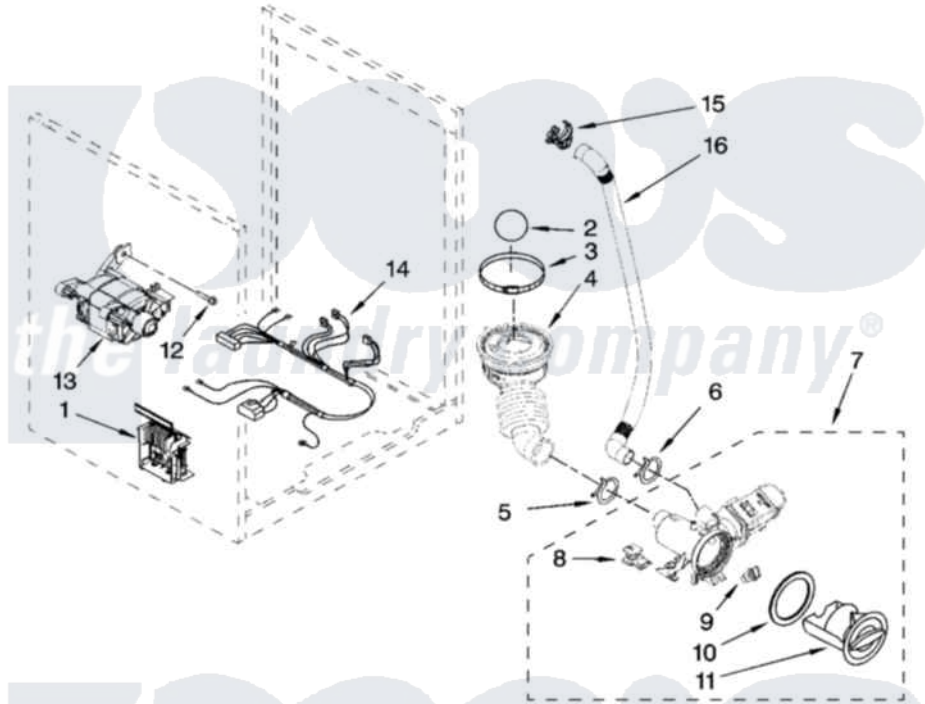

Whirlpool WFW9400SU02 06 - PUMP AND MOTOR PARTS

PUMP AND MOTOR PARTS

For Models: WFW9400SW02, WFW9400SB02, WFW9400ST02, WFW9400SZ02, WFW9400SU02
(White/Chrome) (Black/Chrome) (Biscuit/Gold) (White/Blue) (Ultimate Silver)

W10252274

9

Whirlpool [Residential Whirlpool WFW9400SU02 Washer Parts](#) Parts Diagram 06 - PUMP AND MOTOR PARTS

[Click on the part number to view part](#)

Item	Original Part Number	Replaced By	Status	Part Description
1	8183196			Motor Control Unit
2	W10121657			Ball
3	8181734	696392		Hose Clamp
4	8181732			Hose, Tub To Pump
5	8181753	285655		Clamp, Hose
6	8181752	3367052		Clamp, Hose
7	8182821	280187		Pump-Water
8	8182820			Grommet, Damper
9	8182816			Grommet, Damper
10	8181736			Seal, Filter Cap
11	8183027			Cap, Filter
12	W10128585			Bolt, Motor
13	8182793			Motor, Drive
14	W10189680			Harness, Motor
15	8182209			Retainer, Drain Hose
16	8181740	W10003250		Hose, Drain-Inner