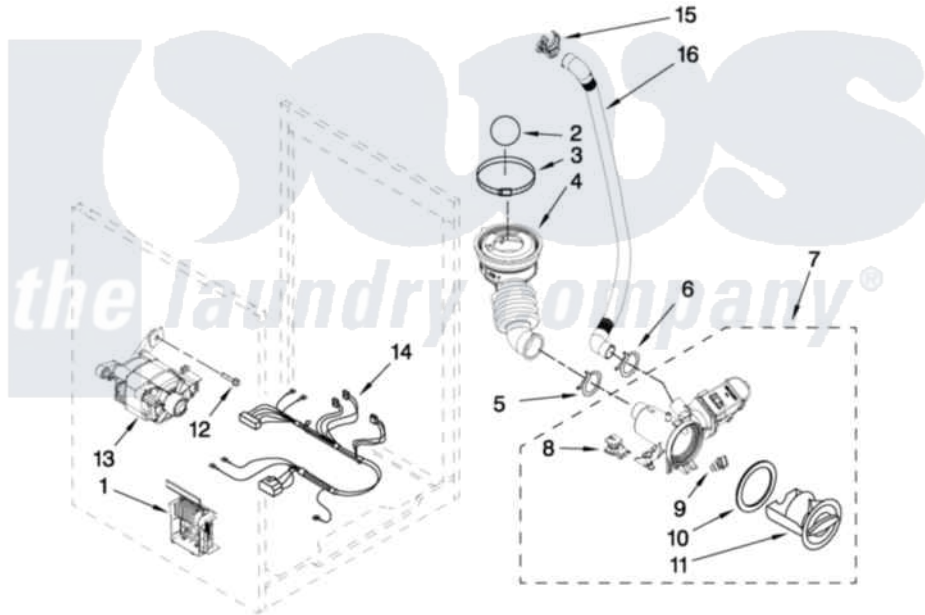

Whirlpool WFW9500TW03 06 - PUMP AND MOTOR PARTS

PUMP AND MOTOR PARTS

For Models: WFW9500TW03, WFW9500TC03
(White/Chrome) (Chestnut/Gold)

FOR ORDERING INFORMATION REFER TO PARTS PRICE LIST

W10270383

9

Whirlpool [Residential Whirlpool WFW9500TW03 Washer Parts](#) Parts Diagram 06 - PUMP AND MOTOR PARTS

Click on the part number to view part

Item	Original Part Number	Replaced By	Status	Part Description
1	8183196			Motor Control Unit
2	W10121657			Ball
3	8181734	696392		Hose Clamp
4	8181732			Hose, Tub To Pump
5	8181753	285655		Clamp, Hose
6	8181752	3367052		Clamp, Hose
7	8182821	280187		Pump-Water
8	8182820			Grommet, Damper
9	8182816			Grommet, Damper
10	8181736			Seal, Filter Cap
11	8183027			Cap, Filter
12	W10128585			Bolt, Motor
13	8182793			Motor, Drive
14	W10189680			Harness, Motor
15	8182209			Retainer, Drain Hose
16	8181740	W10003250		Hose, Drain-Inner