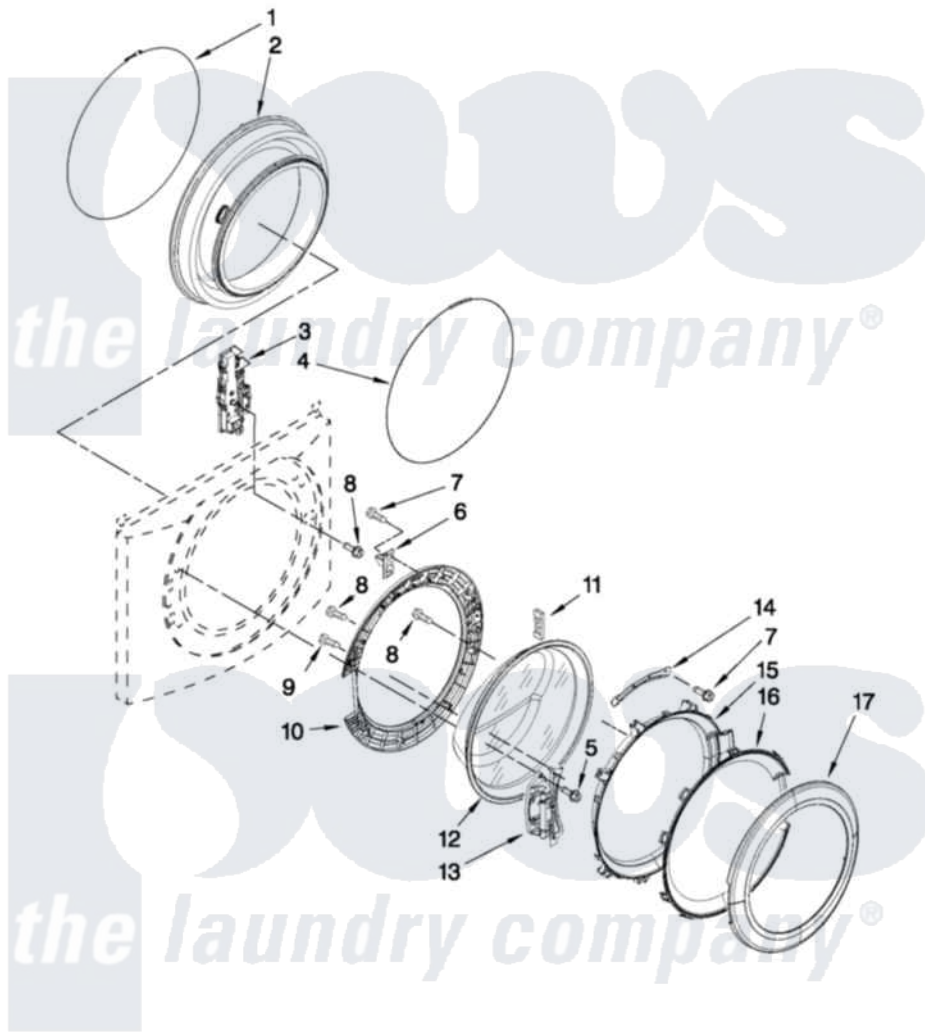

# Whirlpool WFW9550WL10 02 - DOOR AND LATCH PARTS

## DOOR AND LATCH PARTS

For Models: WFW9550WW10, WFW9550WL10

(White) (Silver)

FOR ORDERING INFORMATION REFER TO PARTS PRICE LIST

W10439641

3

Whirlpool [Residential Whirlpool WFW9550WL10 Washer Parts](#) Parts Diagram 02 - DOOR AND LATCH PARTS