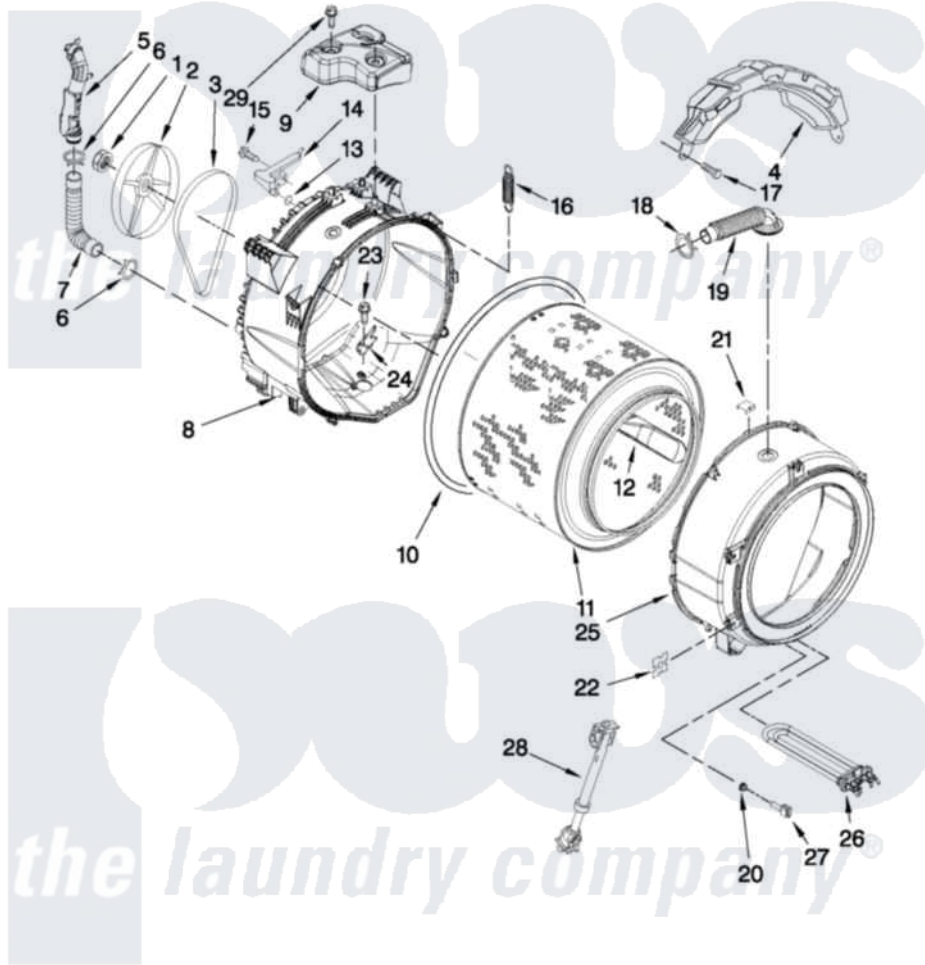

Whirlpool WFW9550WL10 05 - TUB AND BASKET PARTS

TUB AND BASKET PARTS

For Models: WFW9550WW10, WFW9550WL10

(White) (Silver)

FOR ORDERING INFORMATION REFER TO PARTS PRICE LIST

W10439641

7

Whirlpool [Residential Whirlpool WFW9550WL10 Washer Parts](#) Parts Diagram 05 - TUB AND BASKET PARTS

[Click on the part number to view part](#)

Item	Original Part Number	Replaced By	Status	Part Description
1	W10283361			Nut, Pulley
2	8182650			Pulley
3	W10388414			Belt
4	W10326457			Counterweight, Front
5	W10249838			Pipe, Ventilation
6	W10208156			Clamp
7	8181743			Hose, Exhaust
8	W10283358	W10290562		Tub-Outer
9	W10326456			Counterweight, Rear
10	8181673			Gasket, Tub
11	W10283352			Basket, Complete
12	W10283356			Baffle, Tub
13	W10250553			O-Ring, Air Trap
14	8181731			Airtrap
15	8181785			Screw
16	8182814			Spring, Suspension

17	8181647	W10182109	Screw-Kit
18	8181742	3367052	Clamp, Hose
19	8183187	8540015	Hose, Exhaust
20	8181829		Seal, Rubber
21	8181667	8540092	Clamp, Tub
22	8182512		Nut, Push-In
23	W10283351		Screw
24	W10250558		Bracket, Heater Support
25	W10250568	W10250762	Tub-Outer
26	W10249844		Heater-Steamer
27	8181705		Ntc
28	8182812		Shock Absorber
29	W10283359		Screw, Rear Counterweight