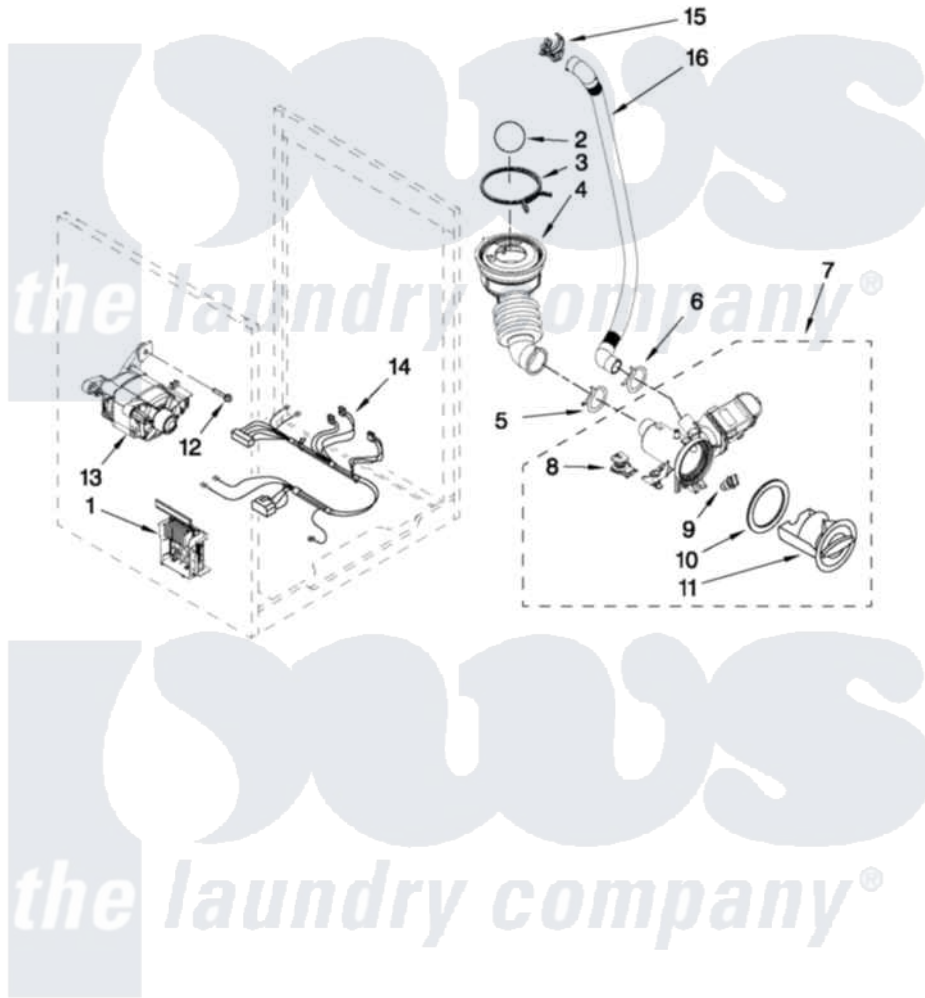

# Whirlpool WFW9550WL10 06 - PUMP AND MOTOR PARTS

## PUMP AND MOTOR PARTS

For Models: WFW9550WW10, WFW9550WL10

(White) (Silver)

FOR ORDERING INFORMATION REFER TO PARTS PRICE LIST

W10439641

9

Whirlpool [Residential Whirlpool WFW9550WL10 Washer Parts](#) Parts Diagram 06 - PUMP AND MOTOR PARTS

[Click on the part number to view part](#)

Item	Original Part Number	Replaced By	Status	Part Description
1	<a href="#">8183196</a>			Motor Control Unit
2	<a href="#">W10121657</a>			Ball
3	8181734	<a href="#">696392</a>		Hose Clamp
4	<a href="#">8181732</a>			Hose, Tub To Pump
5	8181753	<a href="#">285655</a>		Clamp, Hose
6	8181752	<a href="#">3367052</a>		Clamp, Hose
7	8182819	<a href="#">280187</a>		Pump-Water
8	<a href="#">8182820</a>			Grommet, Damper
9	<a href="#">8182816</a>			Grommet, Damper
10	<a href="#">8181736</a>			Seal, Filter Cap
11	<a href="#">8183027</a>			Cap, Filter
12	<a href="#">W10128585</a>			Bolt, Motor
13	<a href="#">8182793</a>			Motor, Drive
14	<a href="#">W10189680</a>			Harness, Motor
15	<a href="#">8182209</a>			Retainer, Drain Hose
16	8181740	<a href="#">W10003250</a>		Hose, Drain-Inner