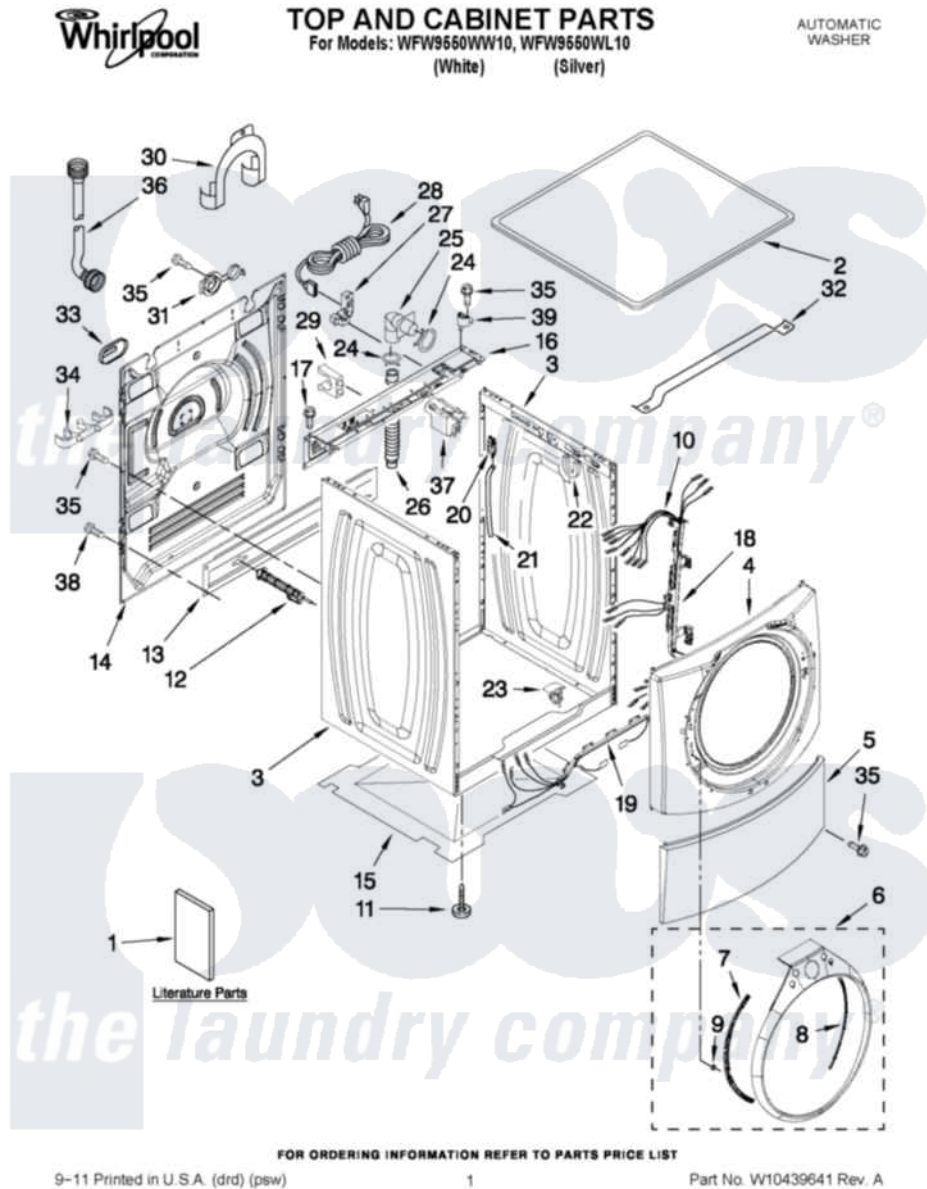

Whirlpool WFW9550WW10 01 - TOP AND CABINET PARTS

Whirlpool [Residential Whirlpool WFW9550WW10 Washer Parts](#) Parts Diagram 01 - TOP AND CABINET PARTS
 Click on the part number to view part

Item	Original Part Number	Replaced By	Status	Part Description
1	W10251899			Use And Care Guide
"	W10250503		Not Available	Tech Sheet
"	W10423523		Not Available	ENERGY GUIDE
2	8181799	8181641		Top
"	W10289419			Top
3	W10250656			Cabinet
"	W10418966			Cabinet
4	8183151	W10015590		Panel
"	W10289421			Panel, Front
5	8181643			Toe Panel
"	W10289422			Toe Panel
6	W10418964			Trim Ring, Teardrop Assembly
"	W10421684			Trim Ring, Teardrop Assembly
7	8183208			Bracket, Trim Fixation
8	8183209			Bracket, Trim Fixation
9	8183210			Clip, Trim

10	W10250577		Harness, Wiring
11	8181636		Foot, Leveling
12	W10283353	W10289554A	Bolt
"	W10283354	W10289554A	Bolt
13	8182661	W10003040	Brace, Transport
14	W10242507		Panel, Rear
15	8181635		Pan, Bottom
16	W10250578		Brace, Rear
17	8181756	488729	Screw
18	W10121609		Channel, Harness
19	W10121610		Channel, Harness
20	W10249845		Switch, Analog Pressure Sensor
21	8181739	W10004260	Hose, Pressure Switch
22	8181763		Bracket, Spring
23	W10189678	W10085220	Microswitch
24	8181752	3367052	Clamp, Hose
25	8181738		Connector, Hose Outlet
26	8181737		Hose, Drain
27	8181690	8182635	Strain Relief
28	8183009		Cord, Power
29	8182702		Clip, Outer Hose Holder
30	8181768	W10280024	U-Bend, Drain Hose
31	8182699		Grommet, Cord Support
32	8181632		Brace, Top
33	8182700	8540268	Cover, Transport
34	8182701		Clip, Outer Hose Holder
35	8181828	488729	Screw
36	8182795	89503	Hose-Inlet
"	8182792	89503	Hose-Inlet
37	8181922	W10326464	Filter, Interference
38	W10157885		Screw, 4.2 X 14
39	W10138249		Spacer, Top