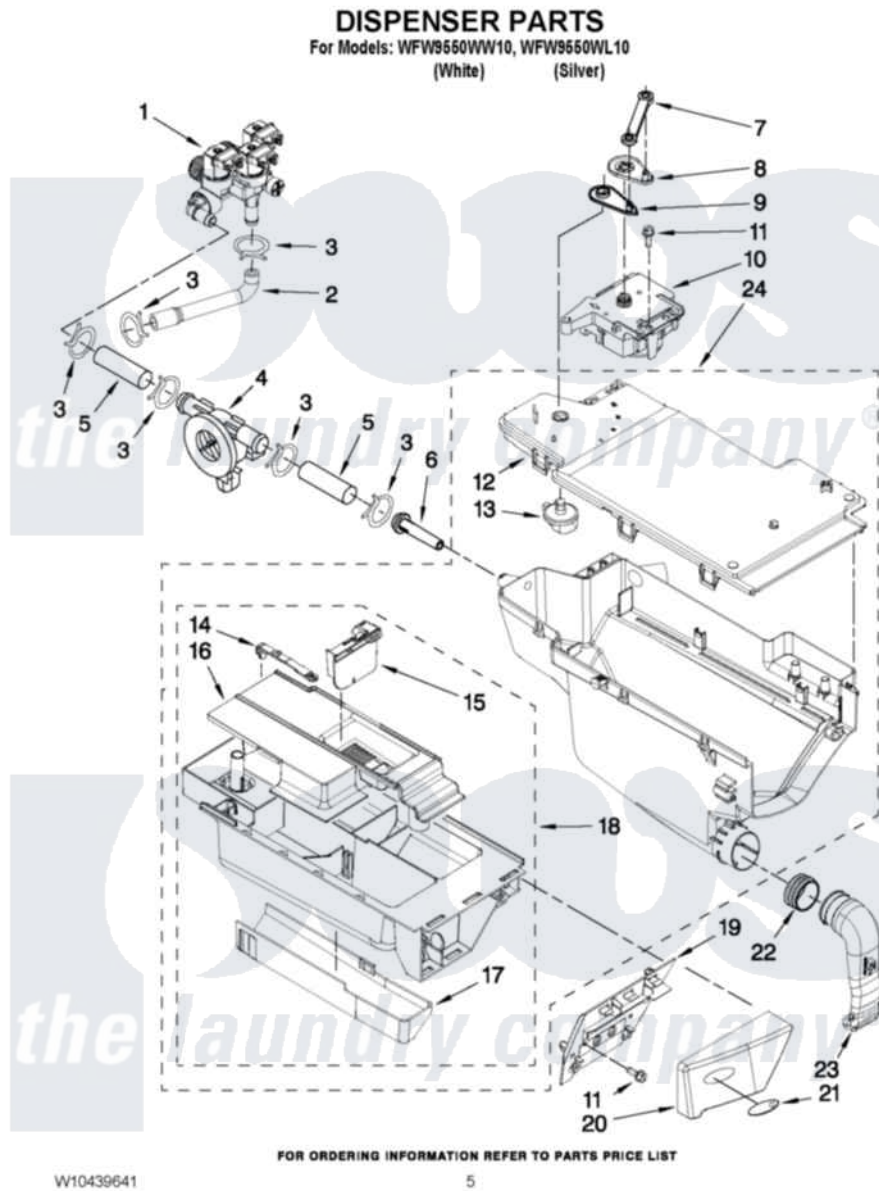

# Whirlpool WFW9550WW10 04 - DISPENSER PARTS

Whirlpool [Residential Whirlpool WFW9550WW10 Washer Parts](#) Parts Diagram 04 - DISPENSER PARTS  
Click on the part number to view part

Item	Original Part Number	Replaced By	Status	Part Description
1	<a href="#">W10247306</a>			Valve, Inlet
2	<a href="#">W10247308</a>			Hose, Inlet Valve To Vent Pipe
3	8181751	<a href="#">489503</a>		Clamp
4	8181696	<a href="#">W10110225</a>		Flowmeter
5	<a href="#">W10275565</a>			Hose, Inlet Valve To Flowmeter
6	<a href="#">8183181</a>			Nozzle, Inlet
7	<a href="#">8183183</a>			Lever, Water Distribution
8	<a href="#">8183184</a>			Cam, Actuator
9	<a href="#">W10161052</a>			Lever, Water Distribution
10	<a href="#">W10352973</a>			Actuator
11	<a href="#">8181661</a>			Screw, Actuator
12	<a href="#">W10164400</a>			Plate, Distribution
13	<a href="#">8181712</a>			Nozzle, Distribution
14	<a href="#">8181721</a>			Hook, Drawer
15	<a href="#">W10121596</a>			Separator, With Selection Slider

16	<a href="#">W10121598</a>		Syphon, Bleach/Softener
17	<a href="#">8183179</a>		Cover, Detergent Drawer
18	<a href="#">8183173</a>		Drawer, Detergent
19	<a href="#">W10156617</a>		Bracket, Handle Fixation
20	W10411660	<a href="#">W10411661</a>	Handle
"	W10418864	<a href="#">W10459376</a>	Handle
21	<a href="#">8183253</a>		Medallion
22	<a href="#">8181747</a>		Seal
23	<a href="#">8181718</a>		Tube, Dispenser To Bellow
24	<a href="#">W10157886</a>		Dispenser, Complete