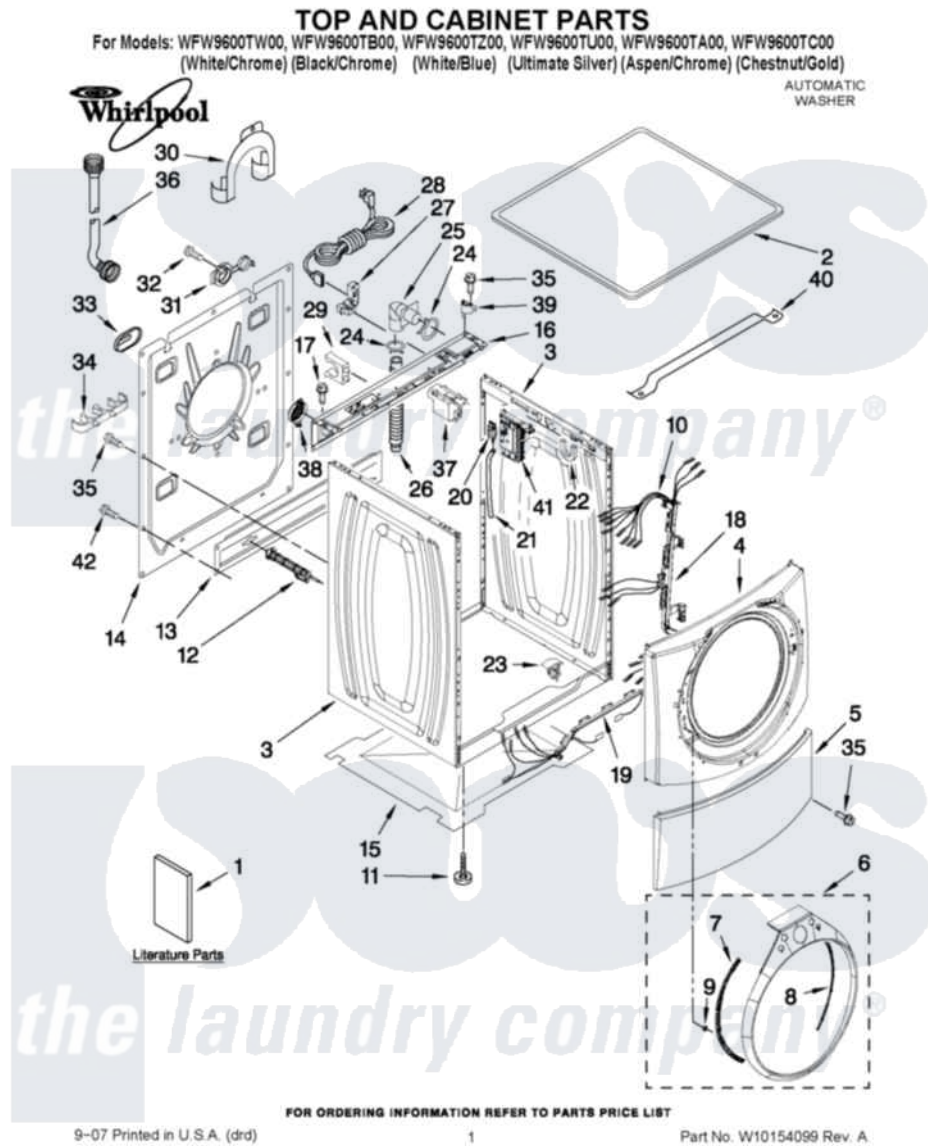

# Whirlpool WFW9600TA00 01 - TOP AND CABINET PARTS

Whirlpool Residential Whirlpool WFW9600TA00 Washer Parts Parts Diagram 01 - TOP AND CABINET PARTS  
 Click on the part number to view part

Item	Original Part Number	Replaced By	Status	Part Description
1	W10133484		Not Available	Use & Care Guide
"	W10133490		Not Available	Tech Sheet
"	W10133489		Not Available	Quick Start Guide
"	W10162665		Not Available	Energy Guide
2	8181799	<a href="#">8181641</a>		Top
"	<a href="#">8183061</a>			Top
"	W10121849	<a href="#">8183007</a>		Top
"	<a href="#">W10166922</a>			Top
"	<a href="#">W10166926</a>			Top
3	<a href="#">8183144</a>			Cabinet
"	<a href="#">8183212</a>			Cabinet
"	<a href="#">8183214</a>			Cabinet
"	<a href="#">W10166923</a>			Cabinet
"	<a href="#">W10166960</a>			Cabinet
4	8183151	<a href="#">W10015590</a>		Panel
"	<a href="#">8183215</a>			Panel, Front