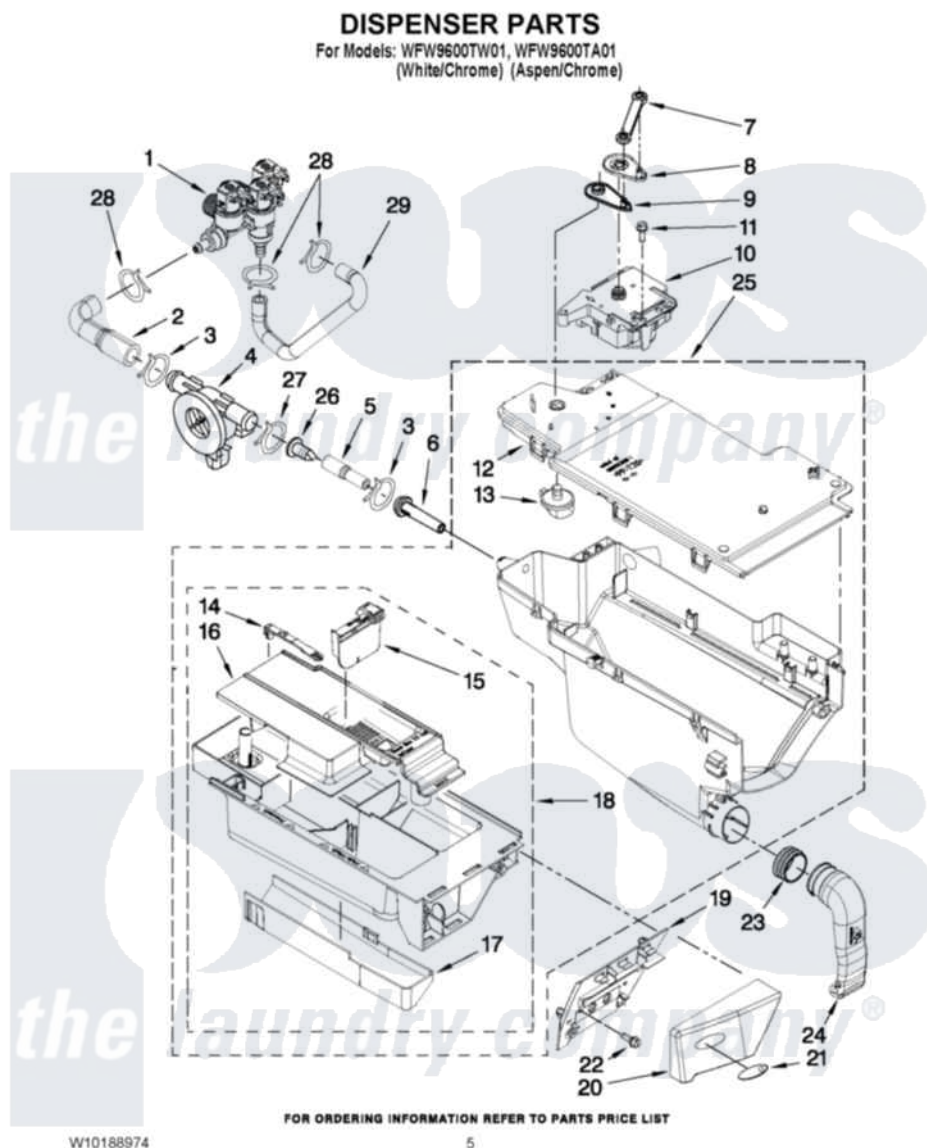

Whirlpool WFW9600TA01 04 - DISPENSER PARTS

Whirlpool Residential Whirlpool WFW9600TA01 Washer Parts Parts Diagram 04 - DISPENSER PARTS
Click on the part number to view part

| Item | Original Part Number | Replaced By | Status | Part Description |
|------|---------------------------|---------------------------|--------|----------------------------------|
| 1 | W10156253 | | | Valve, Water Inlet |
| 2 | 8183182 | | | Hose, Flowmeter |
| 3 | 8181751 | 489503 | | Clamp |
| 4 | 8181696 | W10110225 | | Flowmeter |
| 5 | W10156255 | | | Hose, Duckbill/ Inlet Nozzle |
| 6 | 8183181 | | | Nozzle, Inlet |
| 7 | 8183183 | | | Lever, Water Distribution |
| 8 | 8183184 | | | Cam, Actuator |
| 9 | W10161052 | | | Lever, Water Distribution |
| 10 | 8183186 | W10352973 | | Actuator |
| 11 | 8181661 | | | Screw, Actuator |
| 12 | W10164400 | | | Plate, Distribution |
| 13 | 8181712 | | | Nozzle, Distribution |
| 14 | 8181721 | | | Hook, Drawer |
| 15 | W10121596 | | | Separator, With Selection Slider |
| 16 | W10157775 | | | Syphon, Bleach/Softener |

| | | | |
|----|---------------------------|---------------------------|--|
| 17 | 8183179 | | Cover, Detergent Drawer |
| 18 | W10157760 | | Drawer, Detergent |
| 19 | W10156617 | | Bracket, Handle Fixation |
| 20 | W10156618 | W10156625 | Handle |
| " | W10156621 | W10156628 | Handle |
| 21 | 8183253 | | Medallion |
| 22 | 8182214 | | Screw |
| 23 | 8181747 | | Seal |
| 24 | 8181718 | | Tube, Dispenser To Bellow |
| 25 | W10157759 | | Dispenser, Complete |
| 26 | W10156256 | 8055306 | Check Valve, Duck Bill |
| 27 | W10156064 | 489503 | Clamp |
| 28 | 8181754 | 489503 | Clamp |
| 29 | W10156130 | | Hose, Inlet Valve To Steamer Siphon |