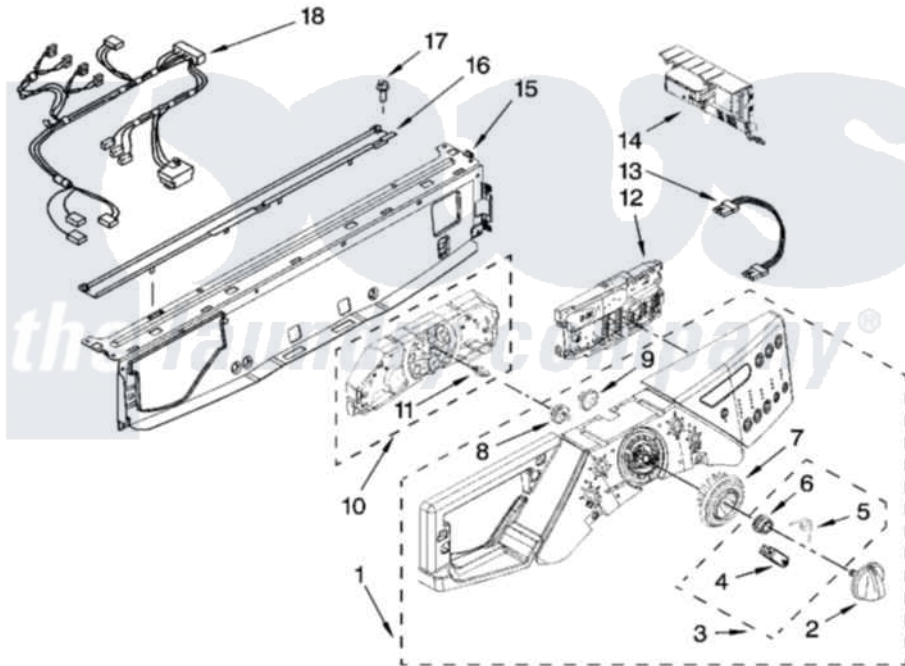

Whirlpool WFW9600TW02 03 - CONTROL PANEL PARTS

CONTROL PANEL PARTS

For Models: WFW9600TW02, WFW9600TA02
(White/Chrome)(Aspen/Chrome)

[Whirlpool Residential Whirlpool WFW9600TW02 Washer Parts](#) Parts Diagram 03 - CONTROL PANEL PARTS

[Click on the part number to view part](#)

Item	Original Part Number	Replaced By	Status	Part Description
1	W10157776			Panel, Control
"	W10157801			Panel, Control
2	W10131369			Knob, Control
"	W10166961			Knob, Control
3	W10133927			Wheel, Detent Kit
4	W10131661	W10133927		Wheel, Detent Kit
5	W10131377	W10133927		Wheel, Detent Kit
6	W10131378	W10133927		Wheel, Detent Kit
7	W10131376	W10012410		Knob, Light Ring
8	W10131381			Wheel, Encoder
9	W10131382	W10012440		Retainer-Snap
10	W10164402			User Interface, Center
11	8183177			Adapter, Encoder Wheel
12	W10191963	W10319814		Control-Elec
13	W10250574			Harness, Wiring
14	W10249839		Not Available	Microcomputer, Machine Control

15	8183203	W10059240	Brace, Front Top
16	8183204		Channel, Water
17	8181756	488729	Screw
18	W10250575		Harness, Wiring